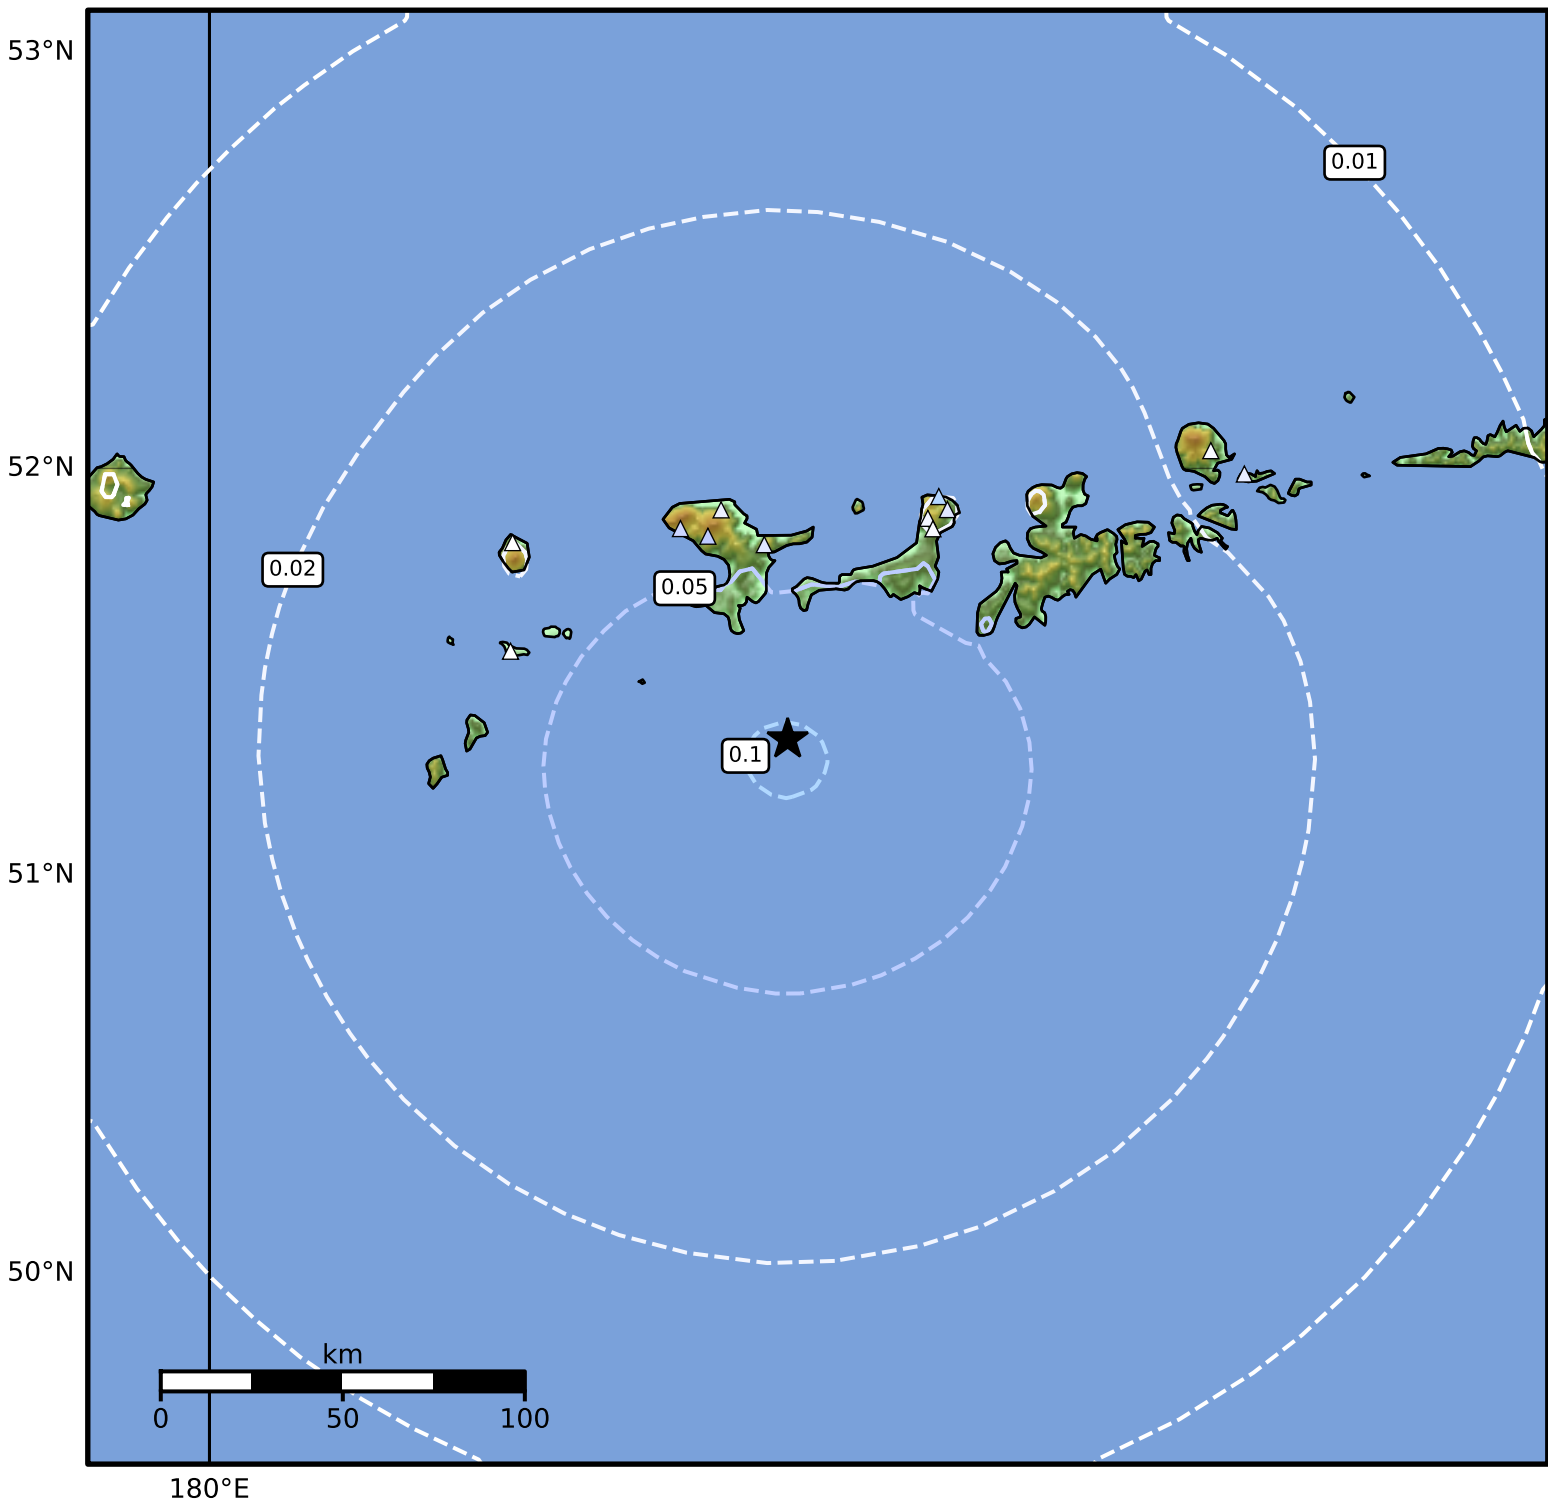

1.0 Second Peak Spectral Acceleration Map Alaska Earthquake Center
 ShakeMap: 99 km (61 miles) SW of Adak
 Feb 12, 2026 01:15:07 UTC M4.1 N51.34 W177.72 Depth: 42.8km ID:2026czezvj

SA(1.0) (%g)	0.1	0.2	0.5	1	2	5	10	20	50	100	200
--------------	-----	-----	-----	---	---	---	----	----	----	-----	-----

Scale based on Worden et al. (2012)

Version 3: Processed 2026-02-12T02:00:34Z

△ Seismic Instrument ○ Reported Intensity

★ Epicenter