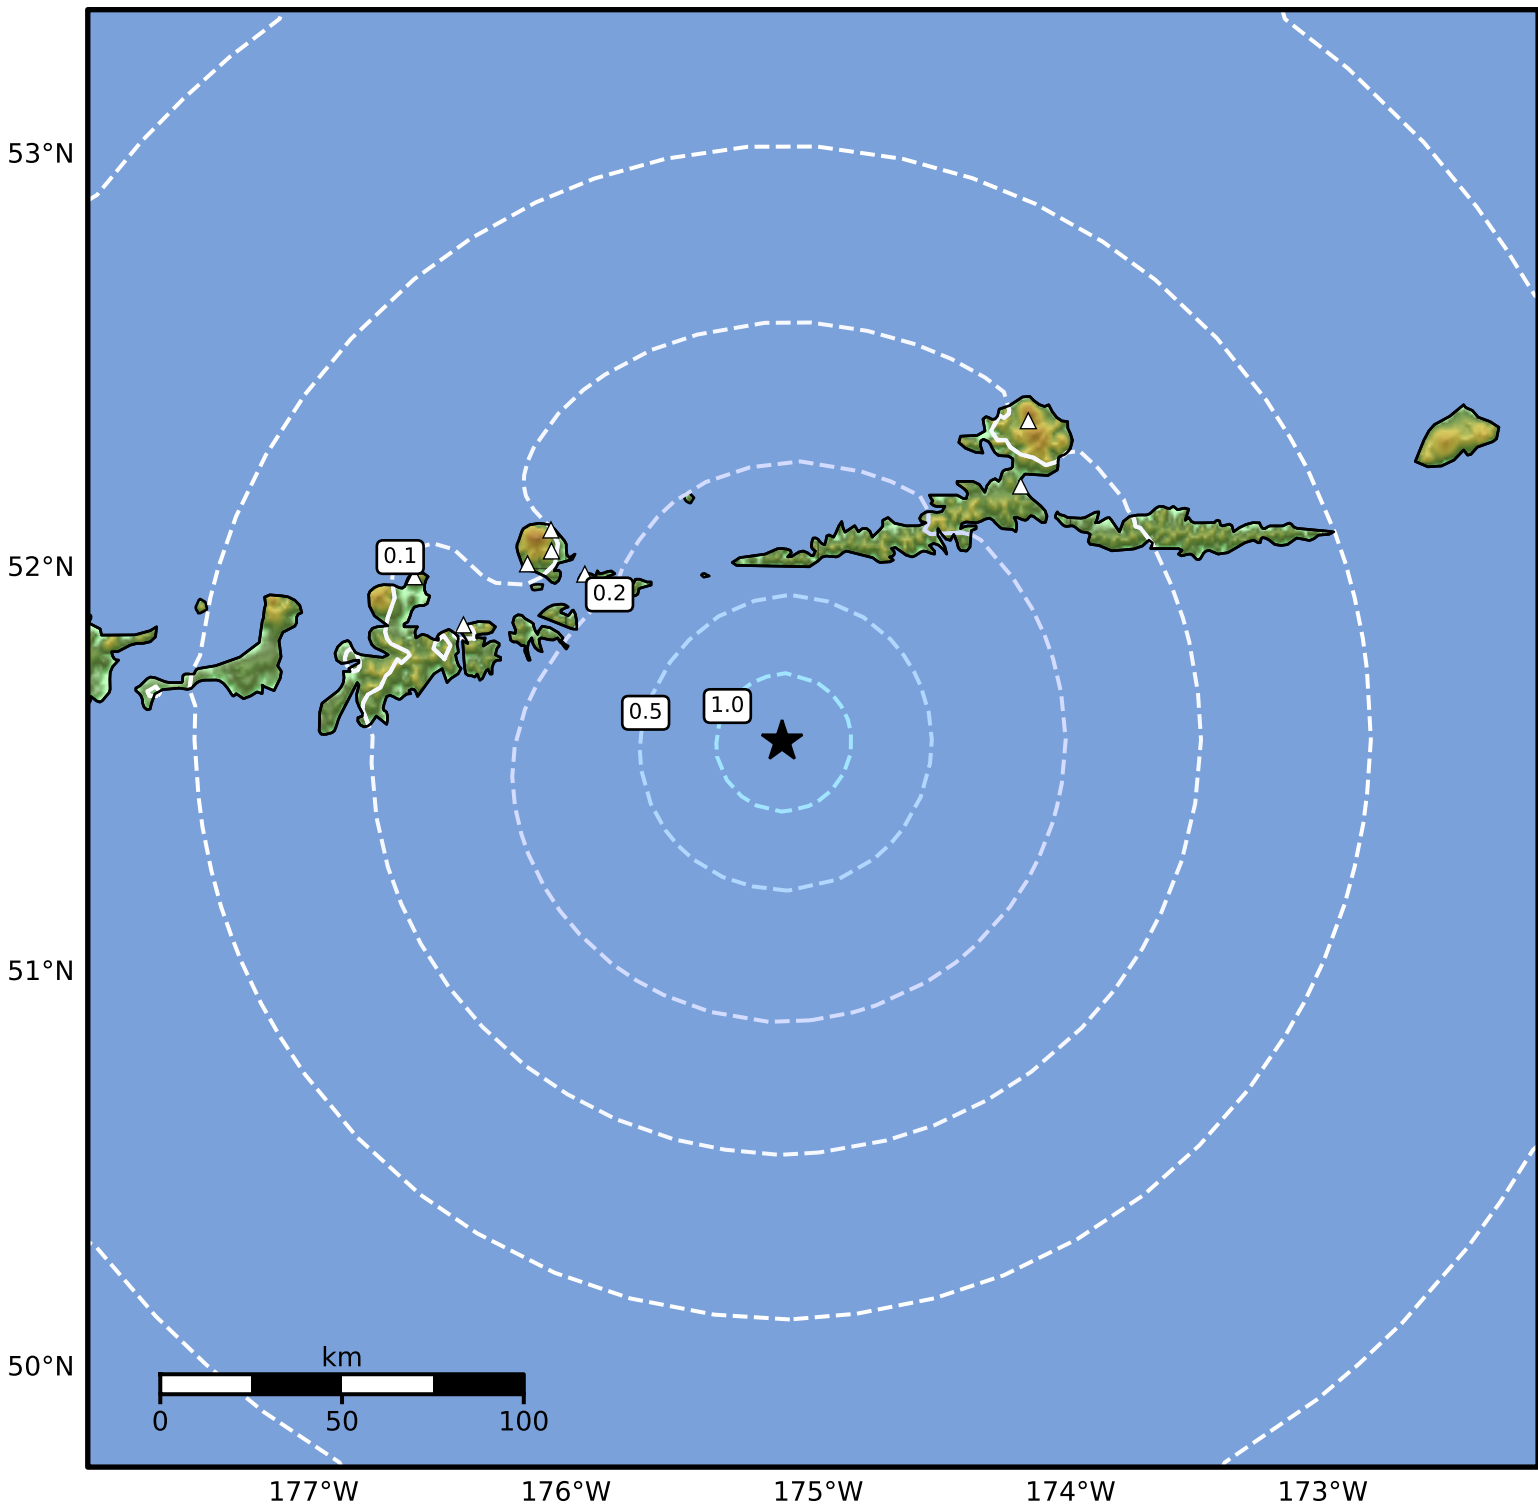

0.3 Second Peak Spectral Acceleration Map Alaska Earthquake Center
 ShakeMap: 94 km (59 miles) SW of Atka
 Feb 12, 2026 09:12:11 UTC M3.9 N51.58 W175.14 Depth: 20.7km ID:2026czuuvq

SA(0.3) (%g)	0.1	0.2	0.5	1	2	5	10	20	50	100	200
---------------------	------------	------------	------------	----------	----------	----------	-----------	-----------	-----------	------------	------------

Scale based on Worden et al. (2012)

Version 2: Processed 2026-02-12T17:04:51Z

△ Seismic Instrument ○ Reported Intensity

★ Epicenter