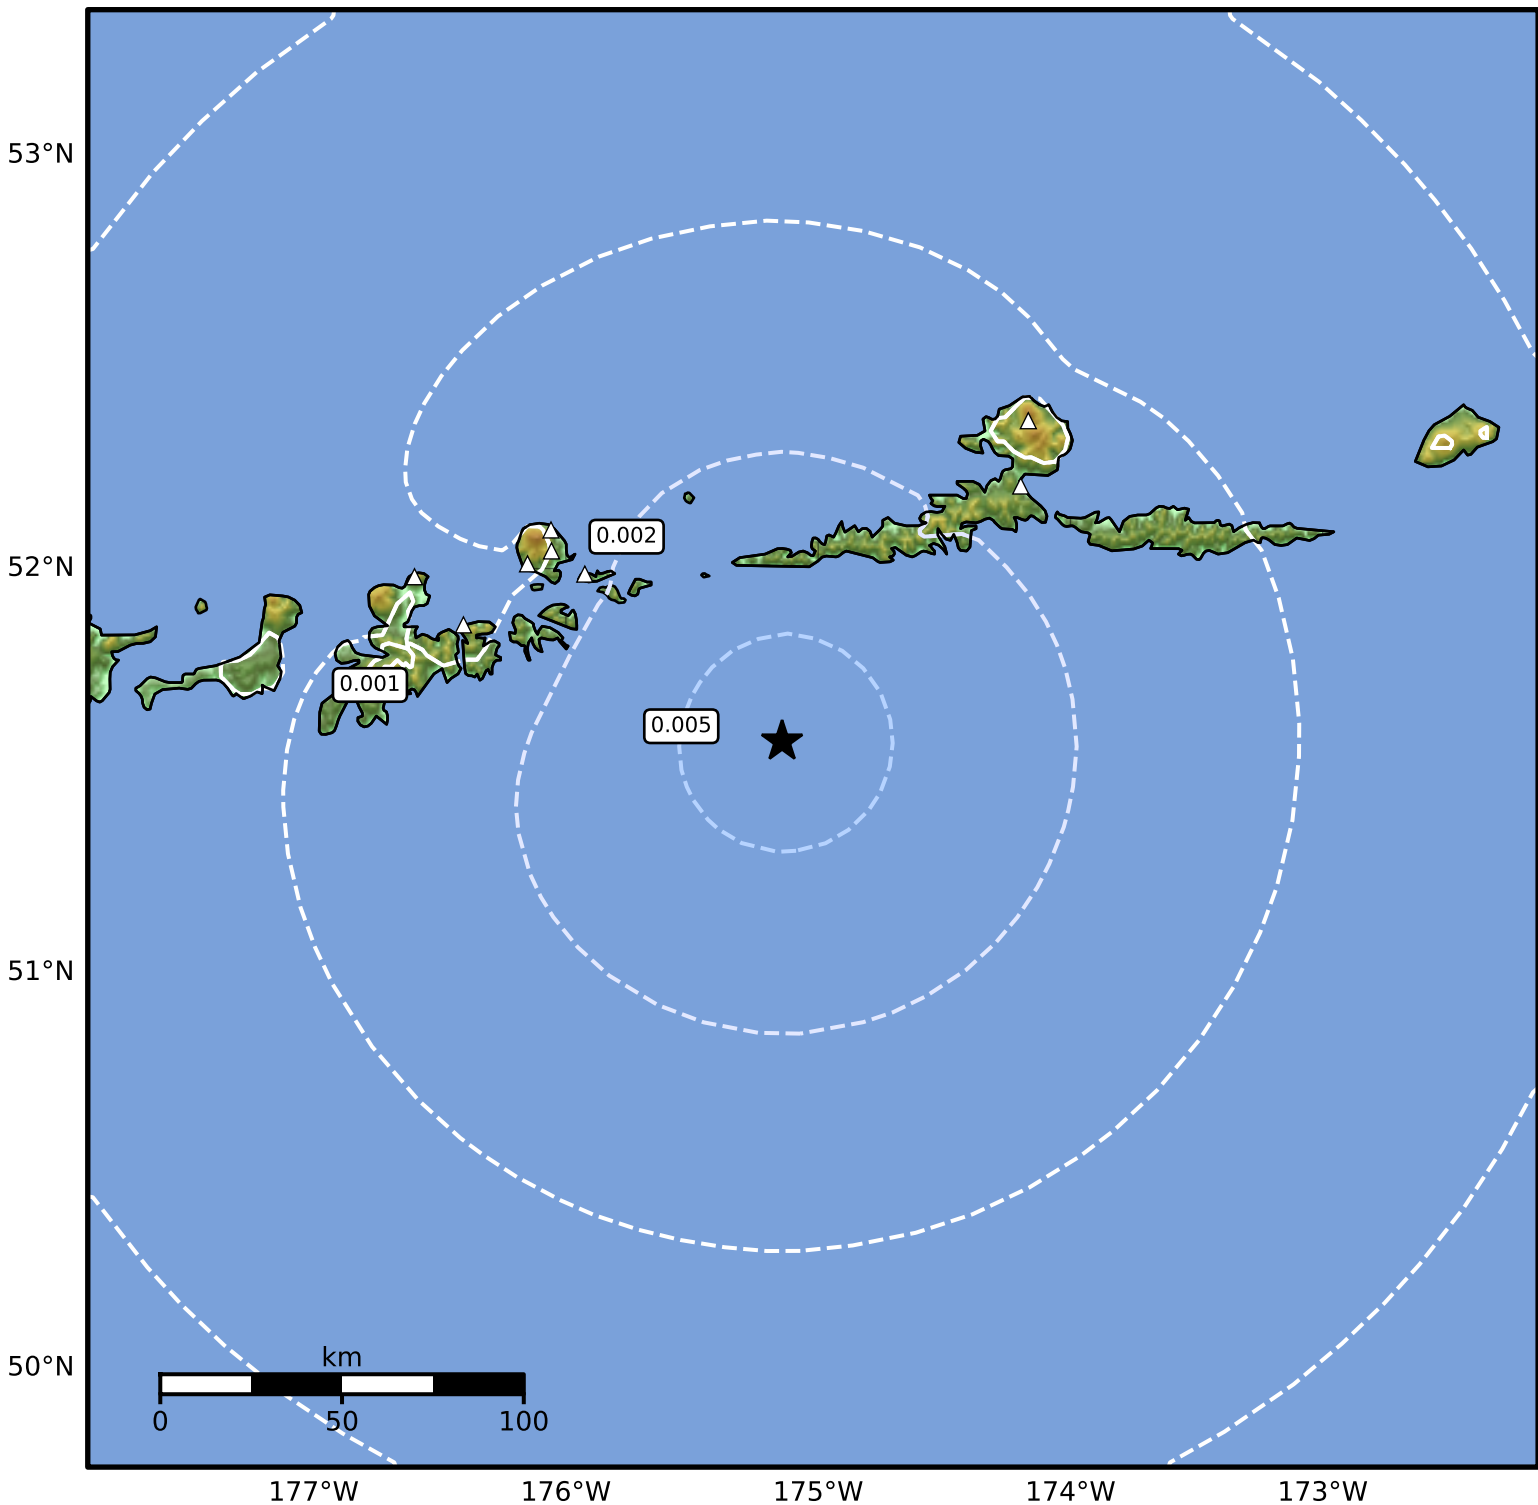

3.0 Second Peak Spectral Acceleration Map Alaska Earthquake Center  
ShakeMap: 94 km (59 miles) SW of Atka  
Feb 12, 2026 09:12:11 UTC M3.9 N51.58 W175.14 Depth: 20.7km ID:2026czuuvq

Scale based on Worden et al. (2012)

Version 2: Processed 2026-02-12T17:04:51Z

△ Seismic Instrument ○ Reported Intensity

★ Epicenter