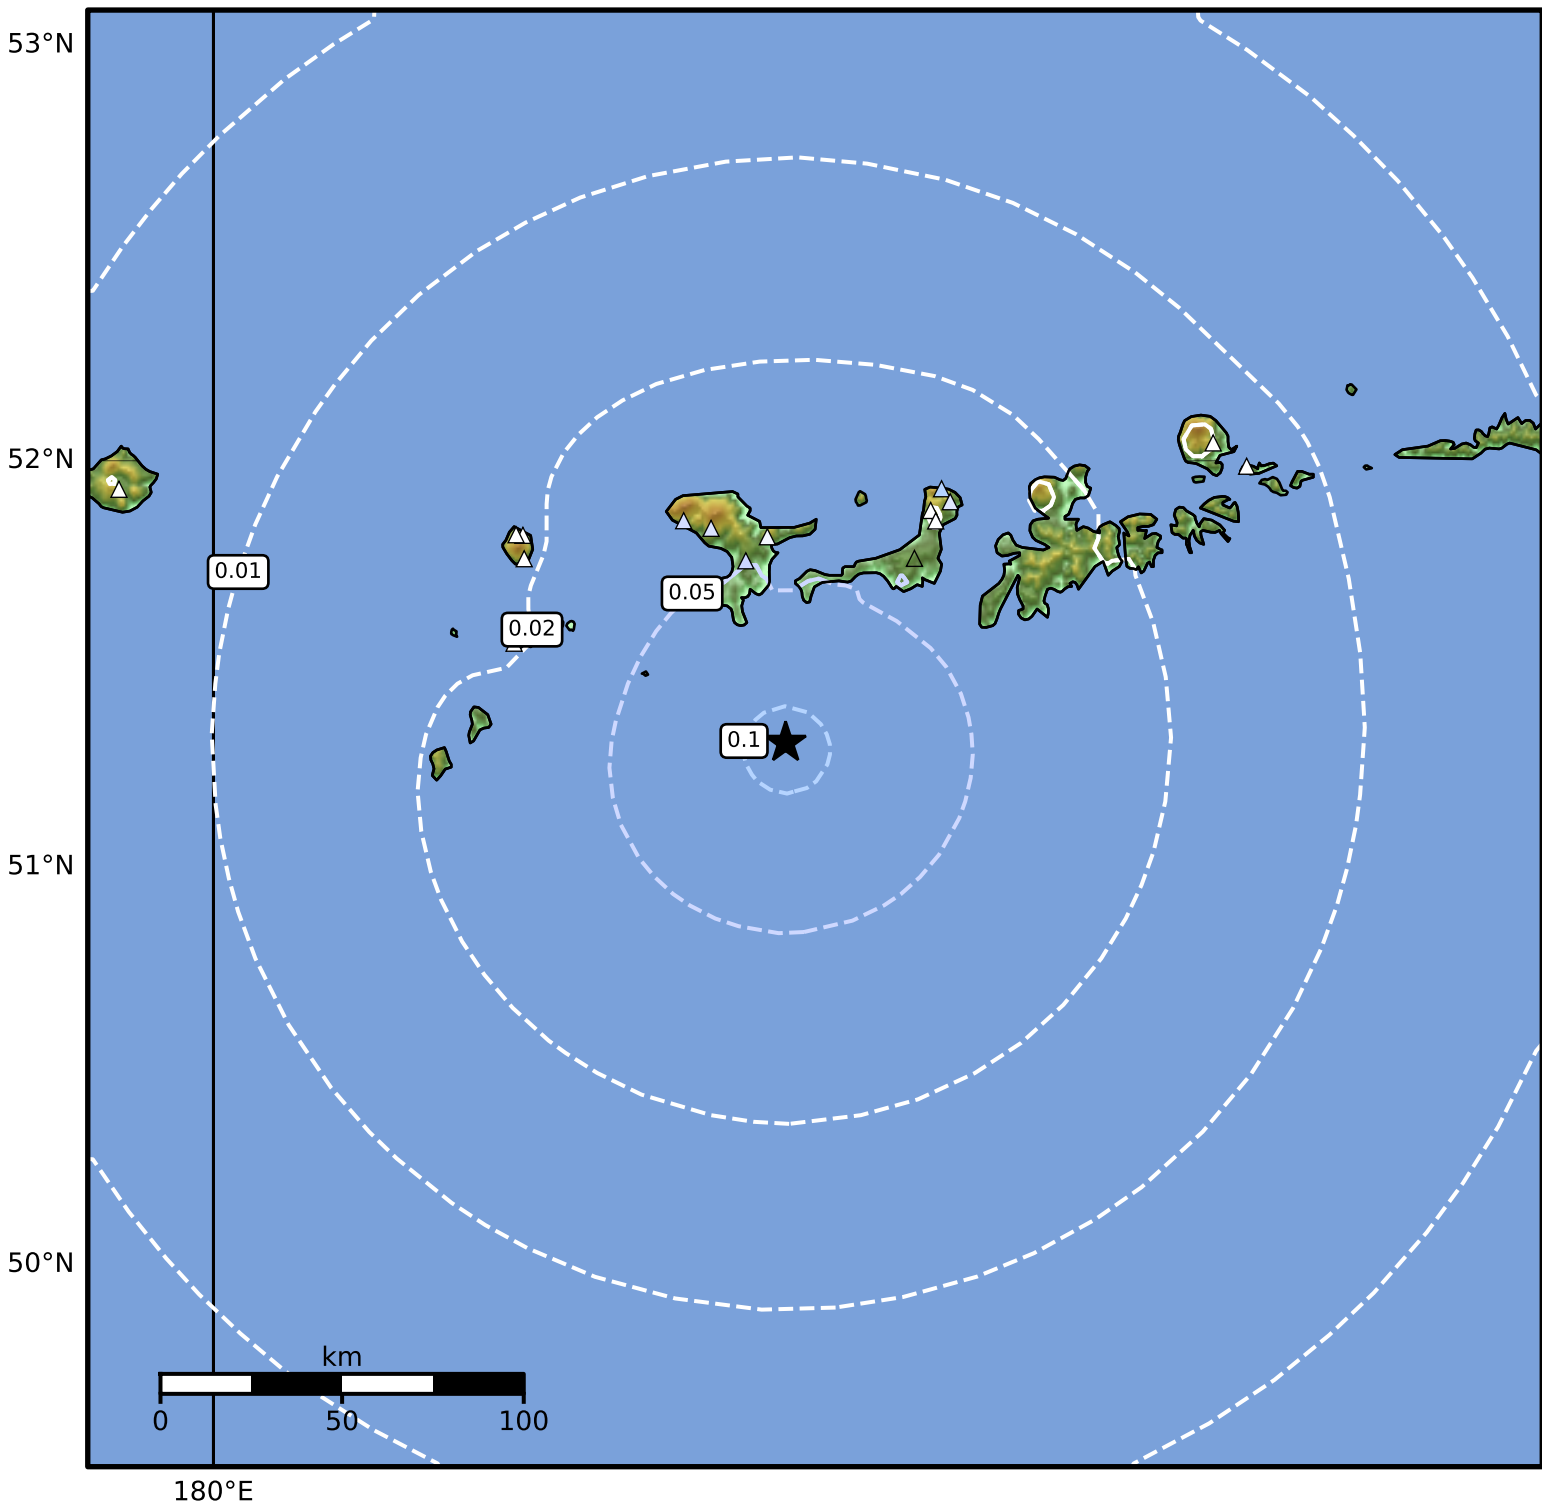

Peak Ground Velocity Map Alaska Earthquake Center  
ShakeMap: 102 km (63 miles) SW of Adak  
Feb 12, 2026 13:48:11 UTC M3.9 N51.31 W177.74 Depth: 37.4km ID:2026dadyqs

Scale based on Worden et al. (2012)

Version 4: Processed 2026-02-12T17:09:20Z

△ Seismic Instrument ○ Reported Intensity

★ Epicenter