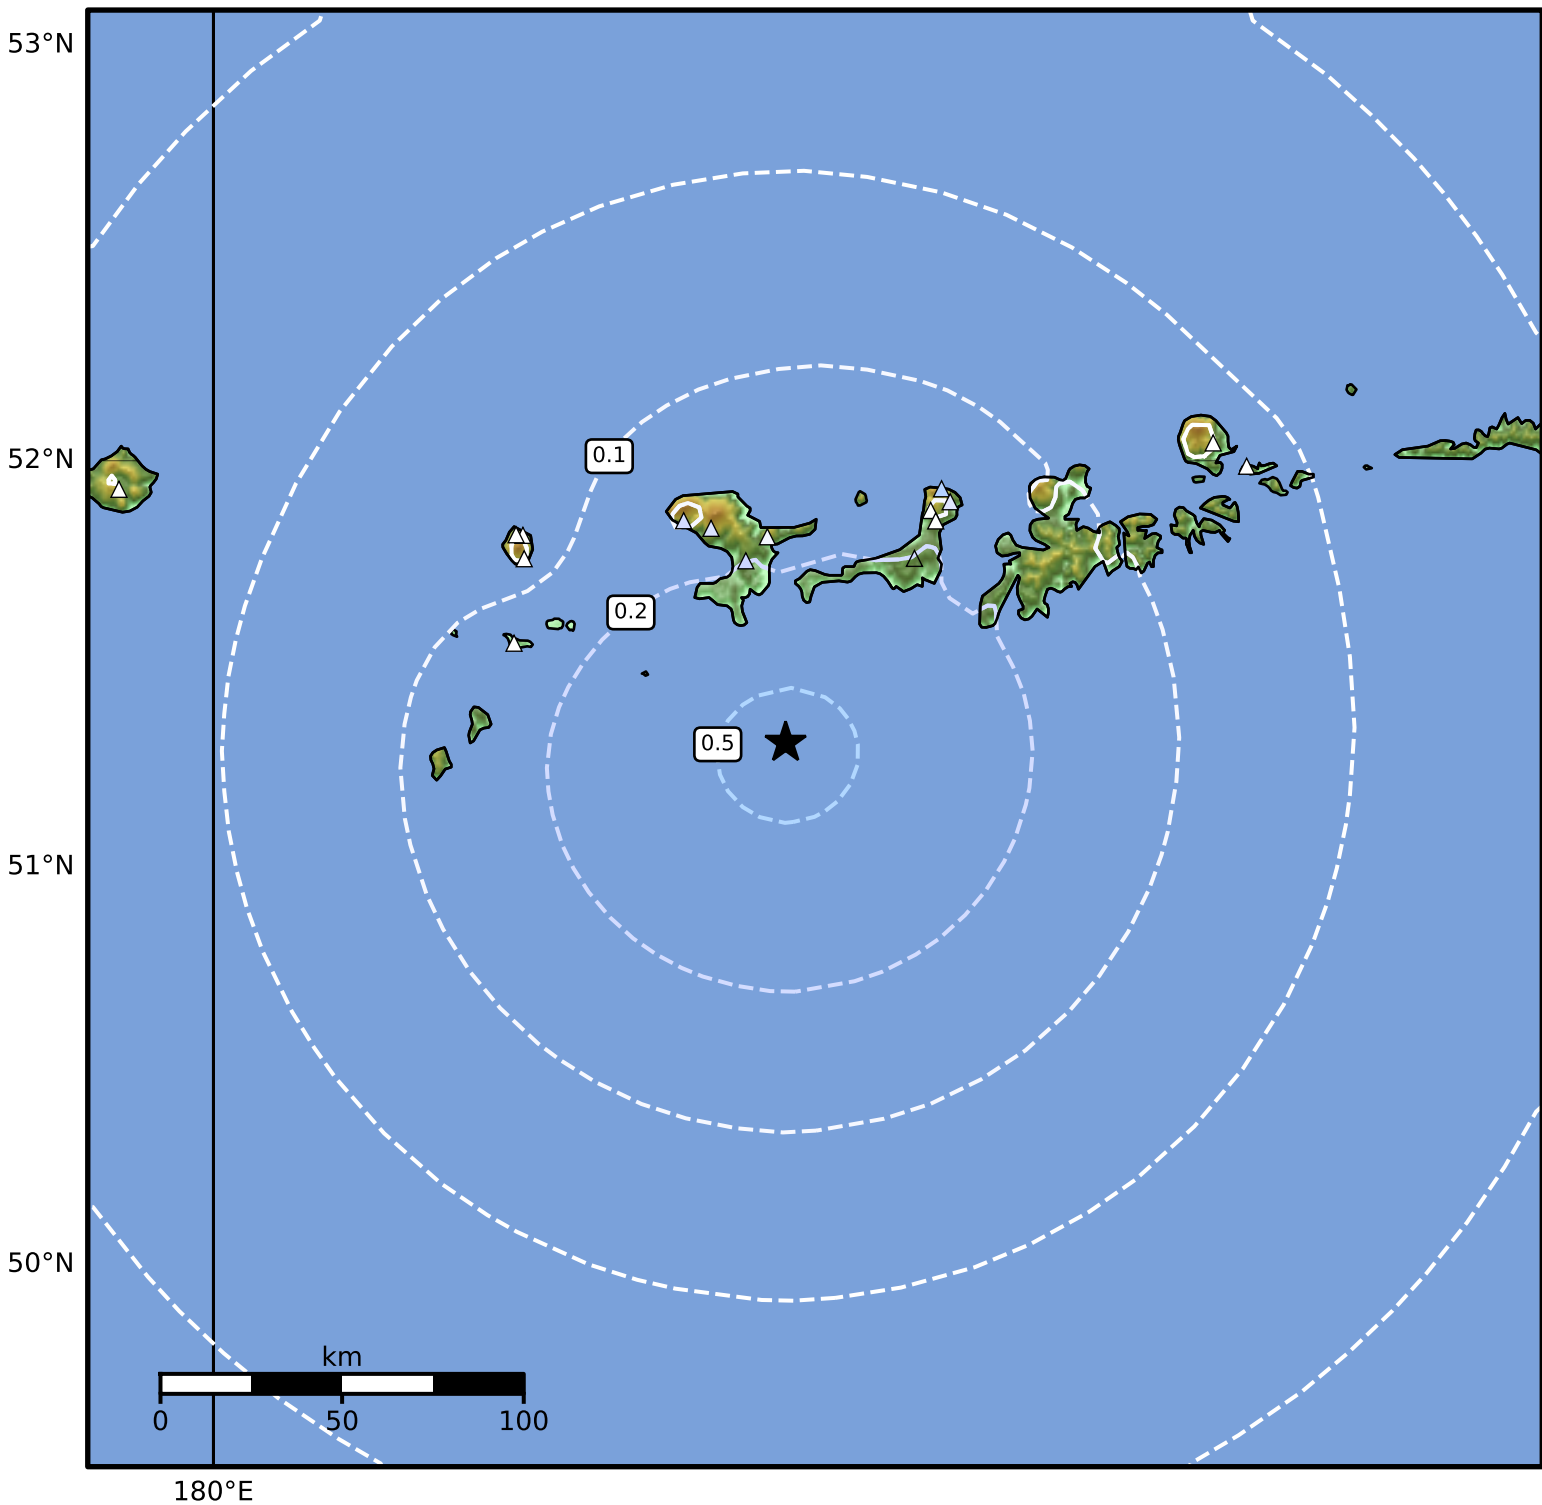

0.3 Second Peak Spectral Acceleration Map Alaska Earthquake Center
 ShakeMap: 102 km (63 miles) SW of Adak
 Feb 12, 2026 13:48:11 UTC M3.9 N51.31 W177.74 Depth: 37.4km ID:2026dadyqs

SA(0.3) (%g)	0.1	0.2	0.5	1	2	5	10	20	50	100	200
--------------	-----	-----	-----	---	---	---	----	----	----	-----	-----

Scale based on Worden et al. (2012)

Version 4: Processed 2026-02-12T17:09:20Z

△ Seismic Instrument ○ Reported Intensity

★ Epicenter