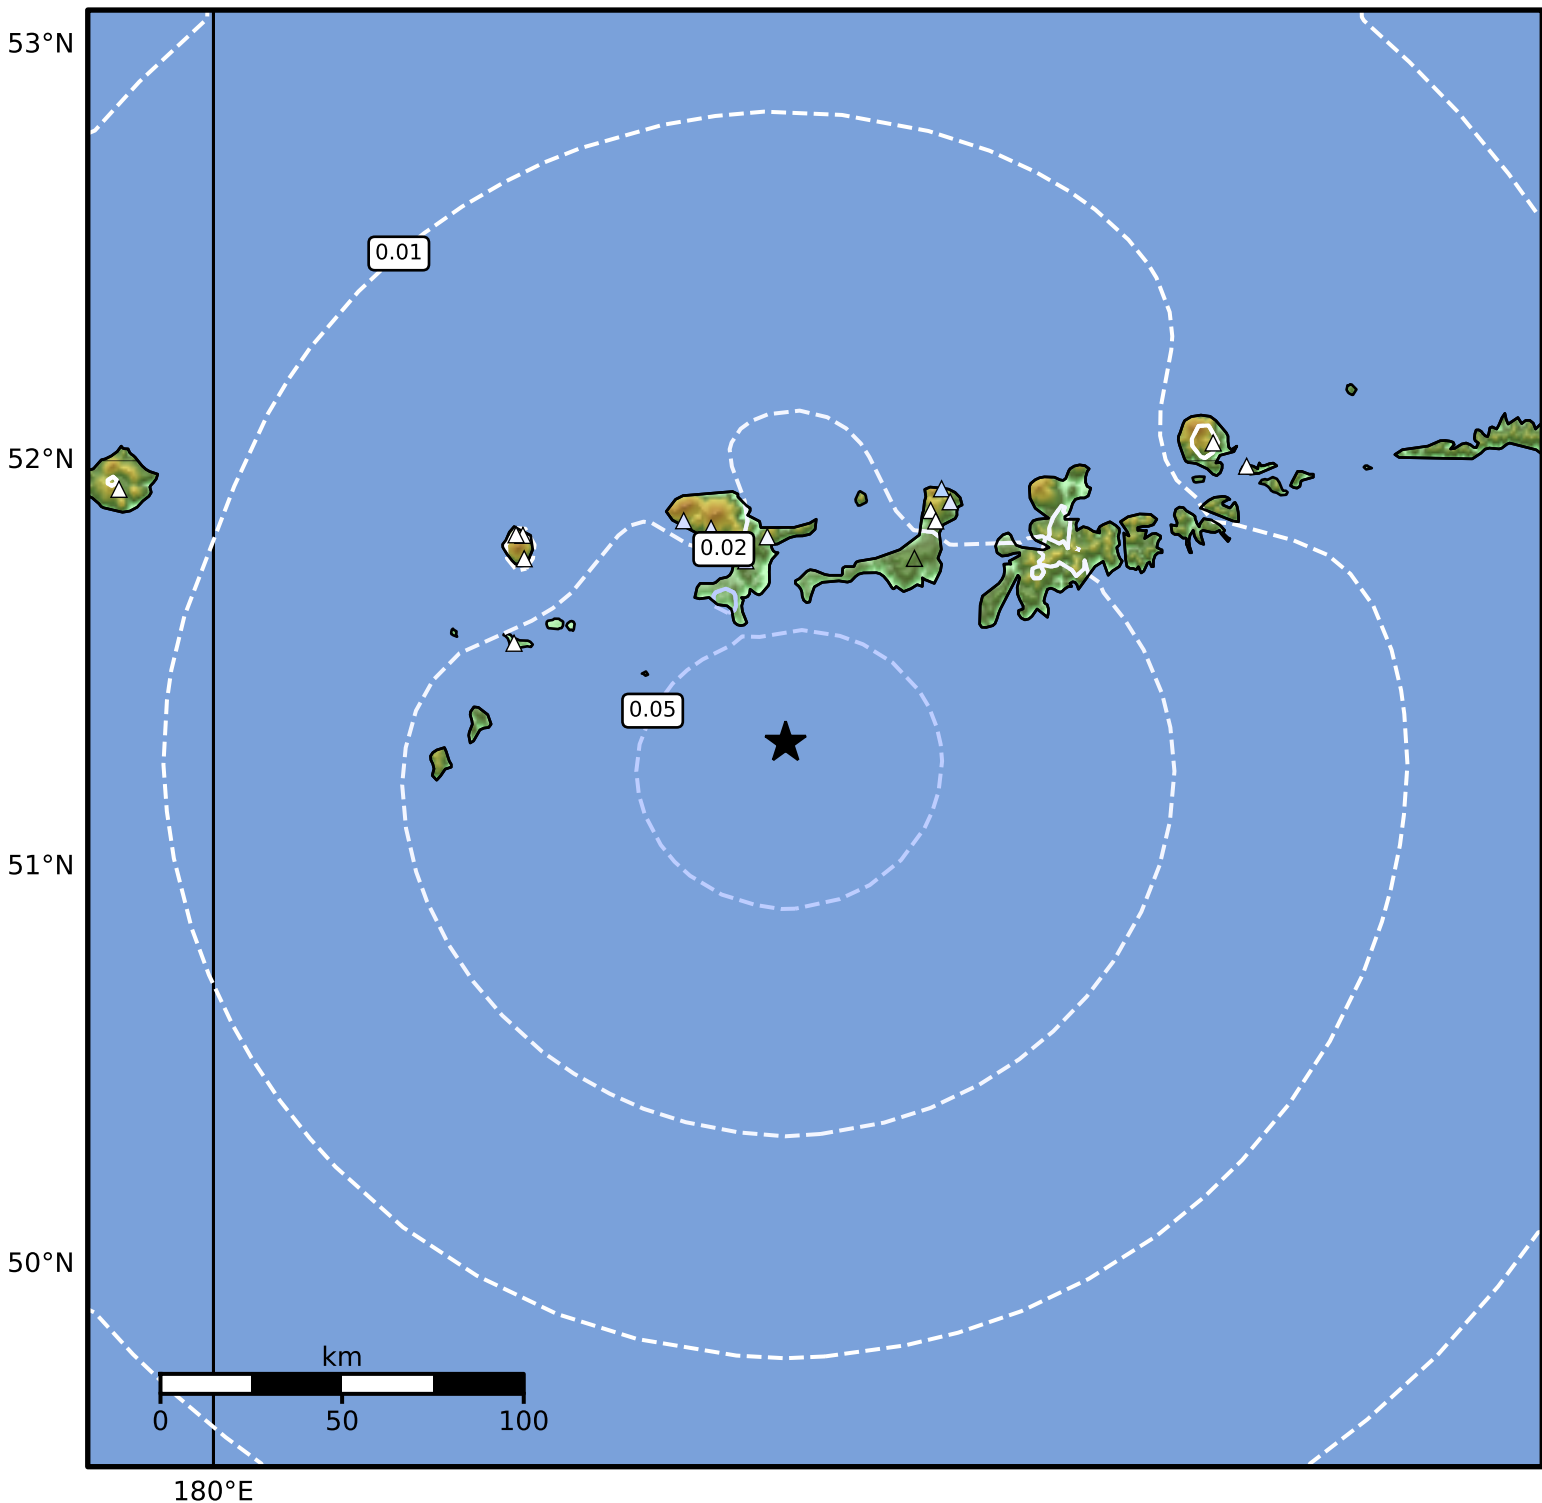

1.0 Second Peak Spectral Acceleration Map Alaska Earthquake Center
 ShakeMap: 102 km (63 miles) SW of Adak
 Feb 12, 2026 13:48:11 UTC M3.9 N51.31 W177.74 Depth: 37.4km ID:2026dadyqs

SA(1.0) (%g)	0.1	0.2	0.5	1	2	5	10	20	50	100	200
--------------	-----	-----	-----	---	---	---	----	----	----	-----	-----

Scale based on Worden et al. (2012)

Version 4: Processed 2026-02-12T17:09:20Z

△ Seismic Instrument ○ Reported Intensity

★ Epicenter