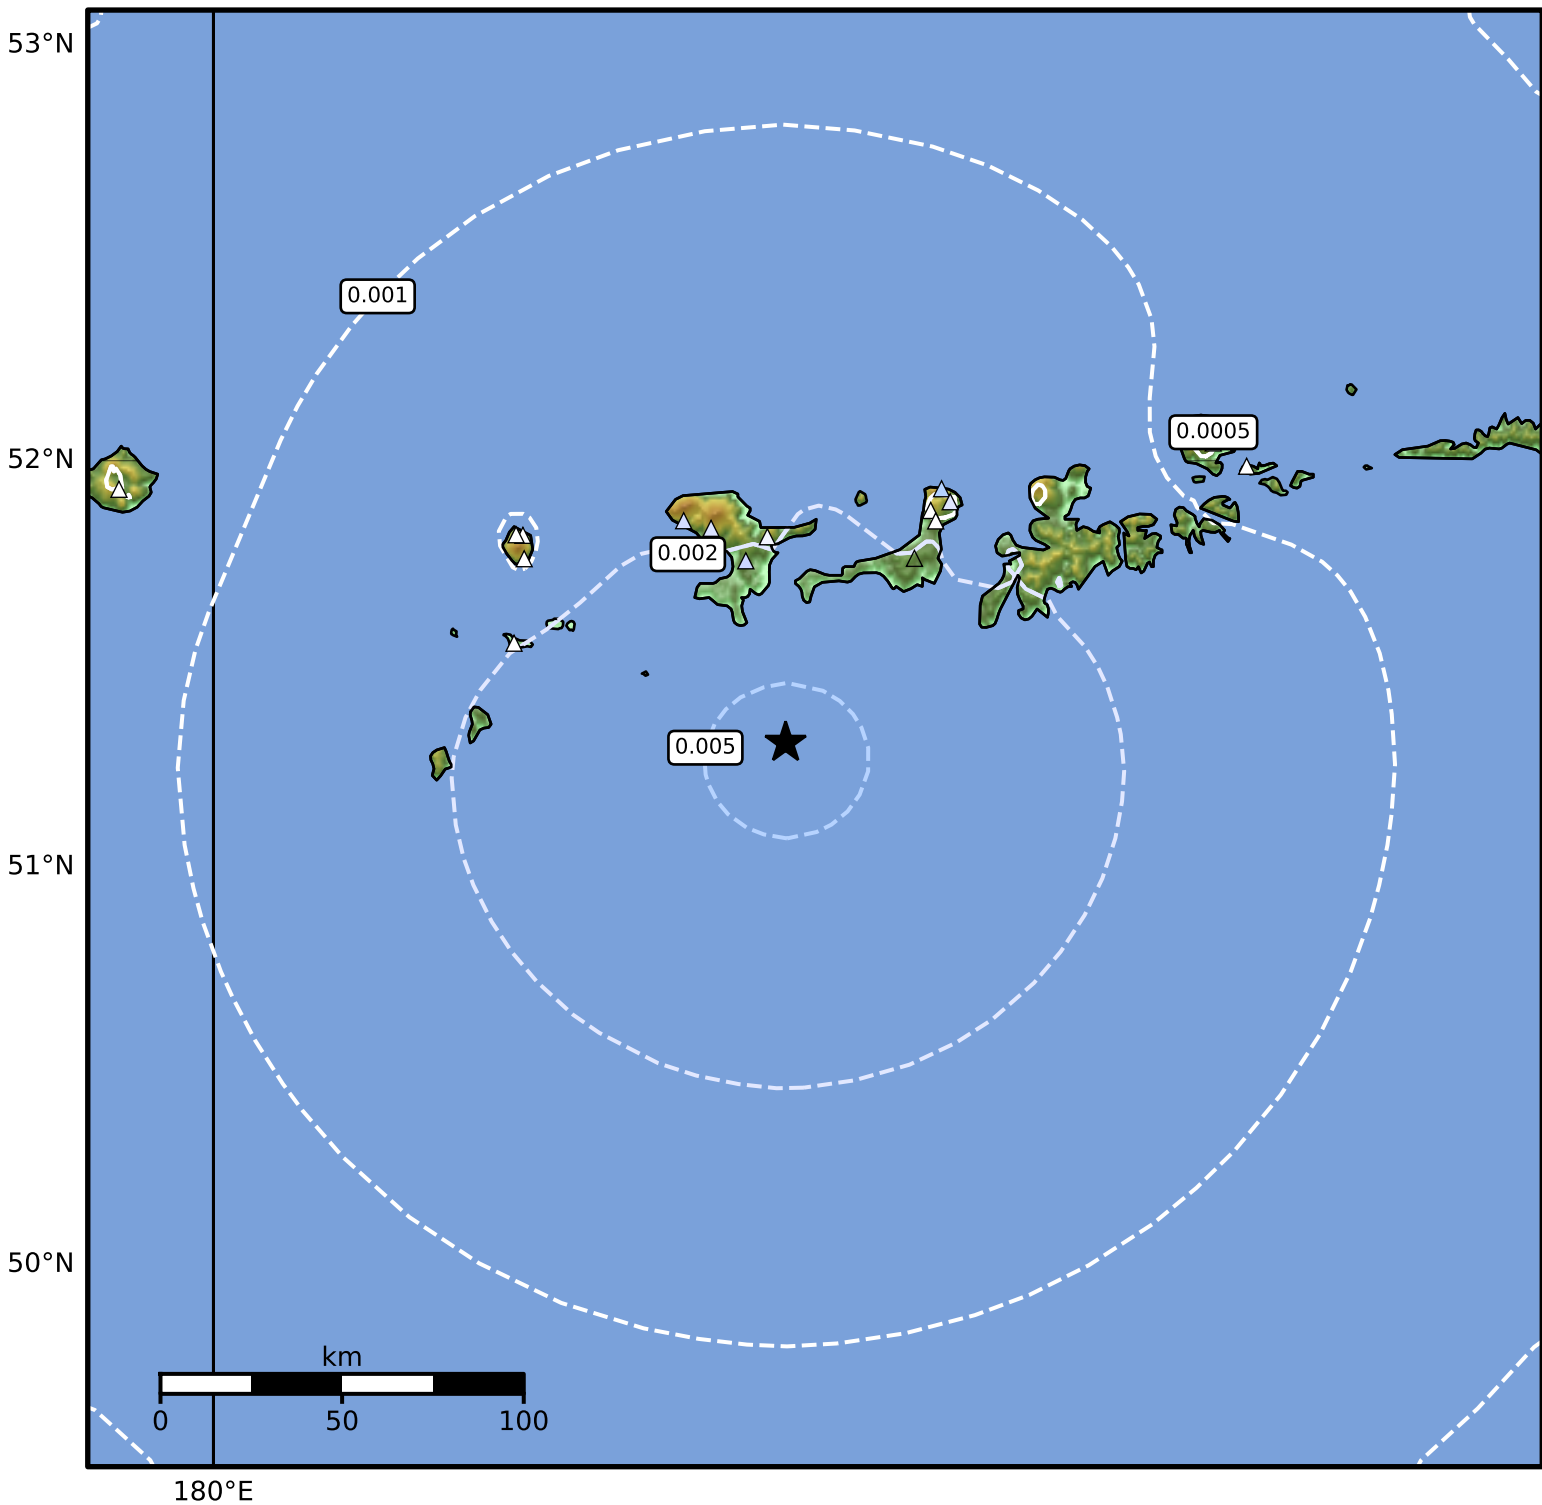

3.0 Second Peak Spectral Acceleration Map Alaska Earthquake Center
ShakeMap: 102 km (63 miles) SW of Adak
Feb 12, 2026 13:48:11 UTC M3.9 N51.31 W177.74 Depth: 37.4km ID:2026dadyqs

Scale based on Worden et al. (2012)

Version 4: Processed 2026-02-12T17:09:20Z

△ Seismic Instrument ○ Reported Intensity

★ Epicenter