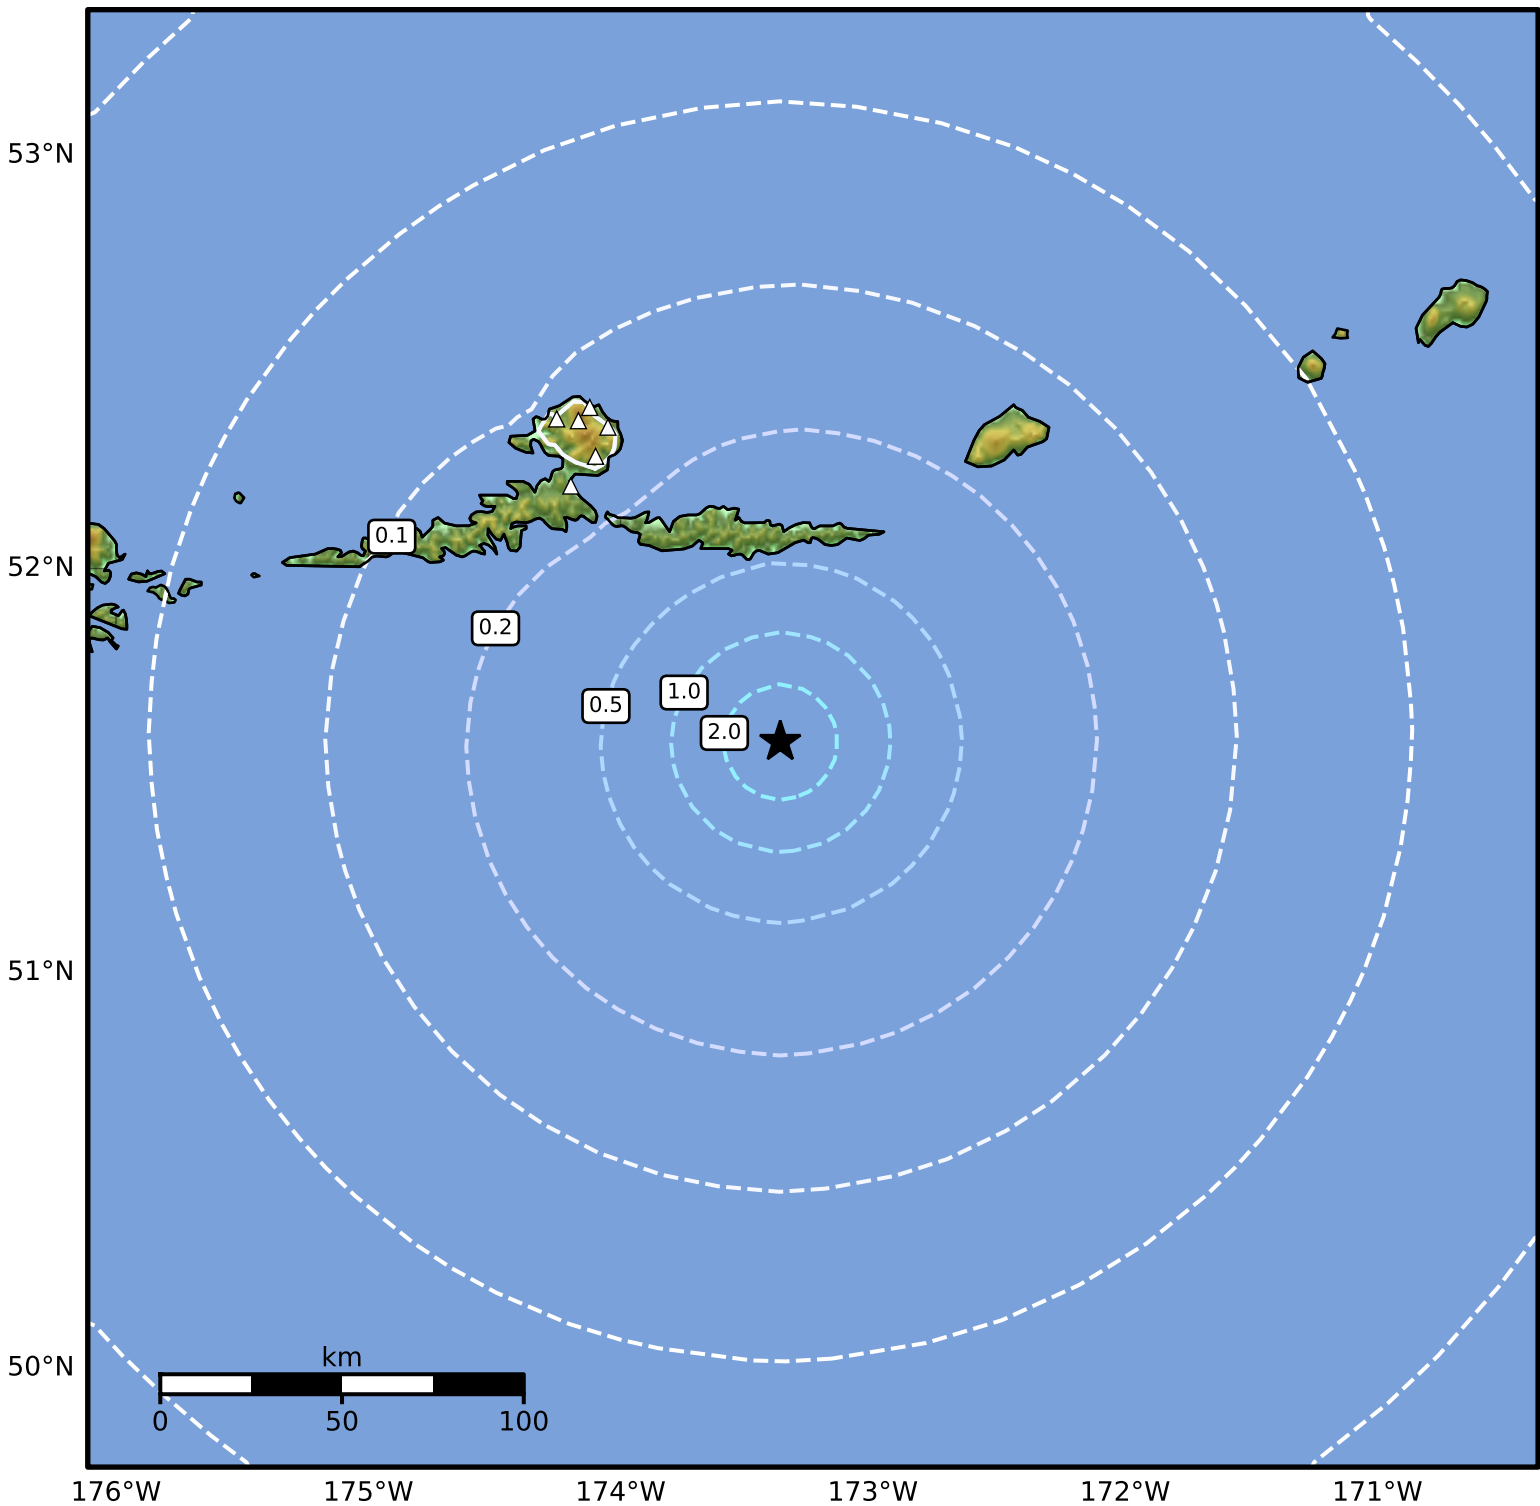

0.3 Second Peak Spectral Acceleration Map Alaska Earthquake Center
ShakeMap: 91 km (56 miles) SE of Atka
Feb 14, 2026 01:04:44 UTC M3.8 N51.57 W173.37 Depth: 10.5km ID:2026dcwcqq

SA(0.3) (%g)	0.1	0.2	0.5	1	2	5	10	20	50	100	200
---------------------	------------	------------	------------	----------	----------	----------	-----------	-----------	-----------	------------	------------

Scale based on Worden et al. (2012)

Version 3: Processed 2026-03-10T19:30:53Z

△ Seismic Instrument ○ Reported Intensity

★ Epicenter