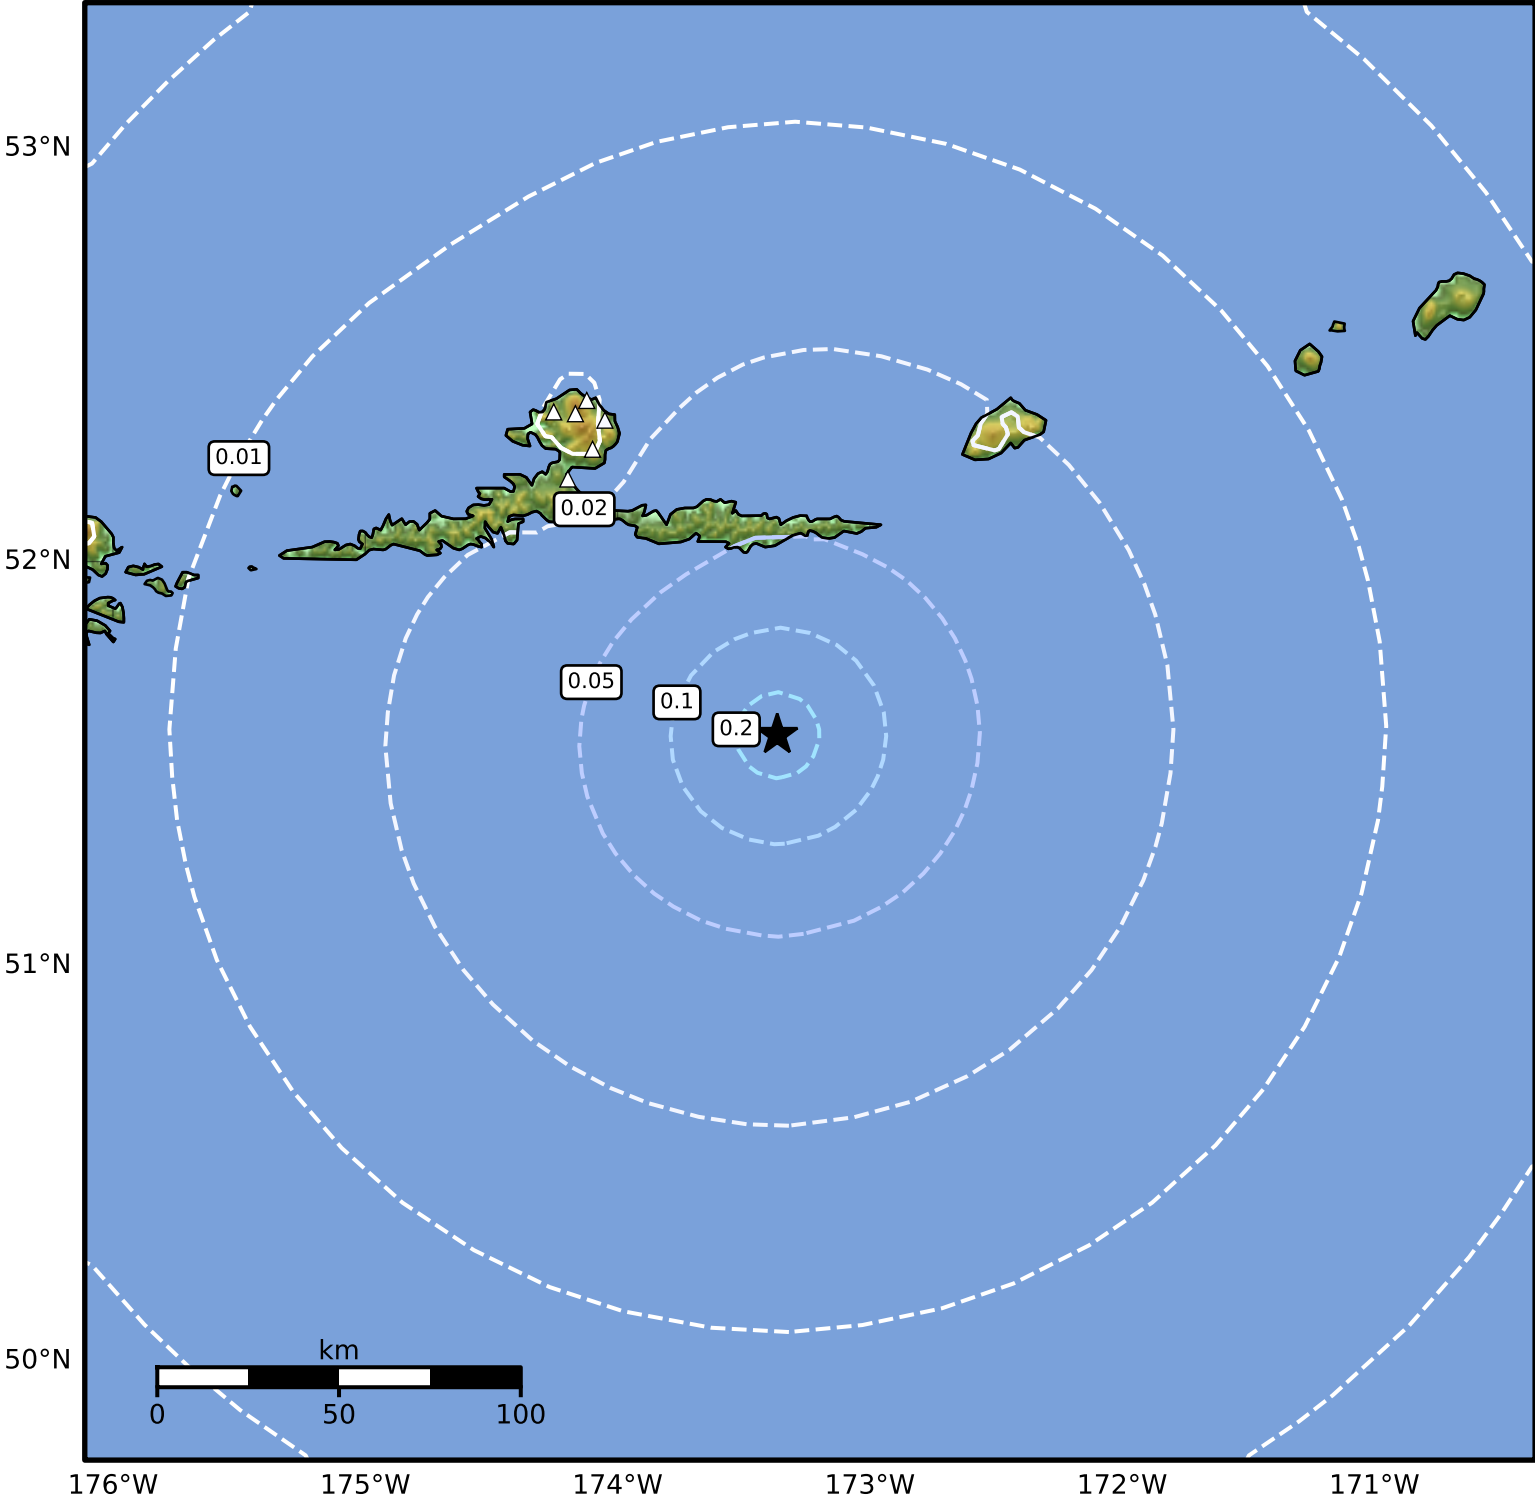

1.0 Second Peak Spectral Acceleration Map Alaska Earthquake Center
 ShakeMap: 91 km (56 miles) SE of Atka
 Feb 14, 2026 01:04:44 UTC M3.8 N51.57 W173.37 Depth: 10.5km ID:2026dcwcqq

SA(1.0) (%g)	0.1	0.2	0.5	1	2	5	10	20	50	100	200
---------------------	------------	------------	------------	----------	----------	----------	-----------	-----------	-----------	------------	------------

Scale based on Worden et al. (2012)

Version 3: Processed 2026-03-10T19:30:53Z

△ Seismic Instrument ○ Reported Intensity

★ Epicenter