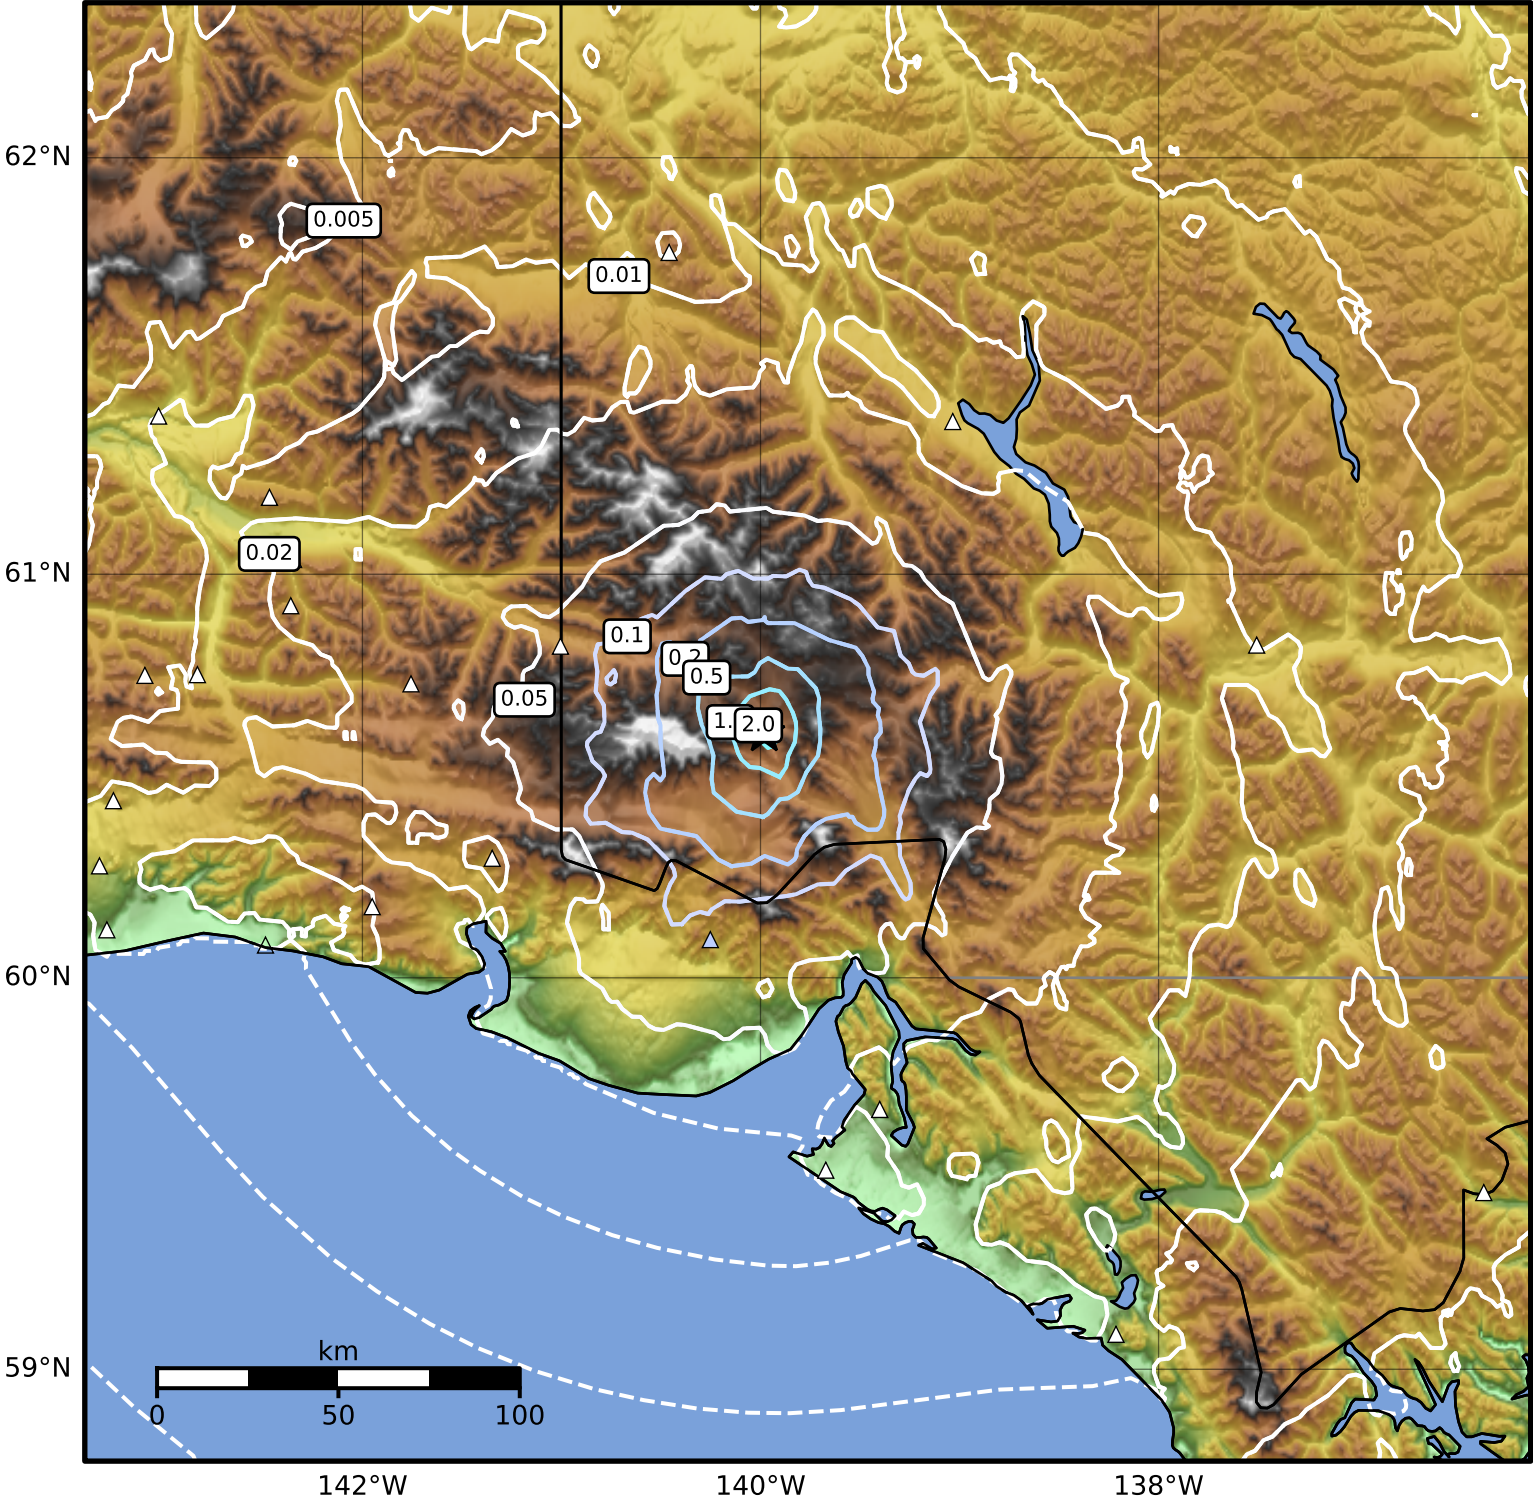

Peak Ground Acceleration Map Alaska Earthquake Center
 ShakeMap: 119 km (74 miles) N of Yakutat
 Feb 14, 2026 04:03:59 UTC M3.8 N60.61 W139.98 Depth: 5.4km ID:2026ddcazb

PGA (%g)	0.1	0.2	0.5	1	2	5	10	20	50	100	200
----------	-----	-----	-----	---	---	---	----	----	----	-----	-----

Scale based on Worden et al. (2012)

Version 5: Processed 2026-03-10T19:59:00Z

△ Seismic Instrument ○ Reported Intensity ★ Epicenter