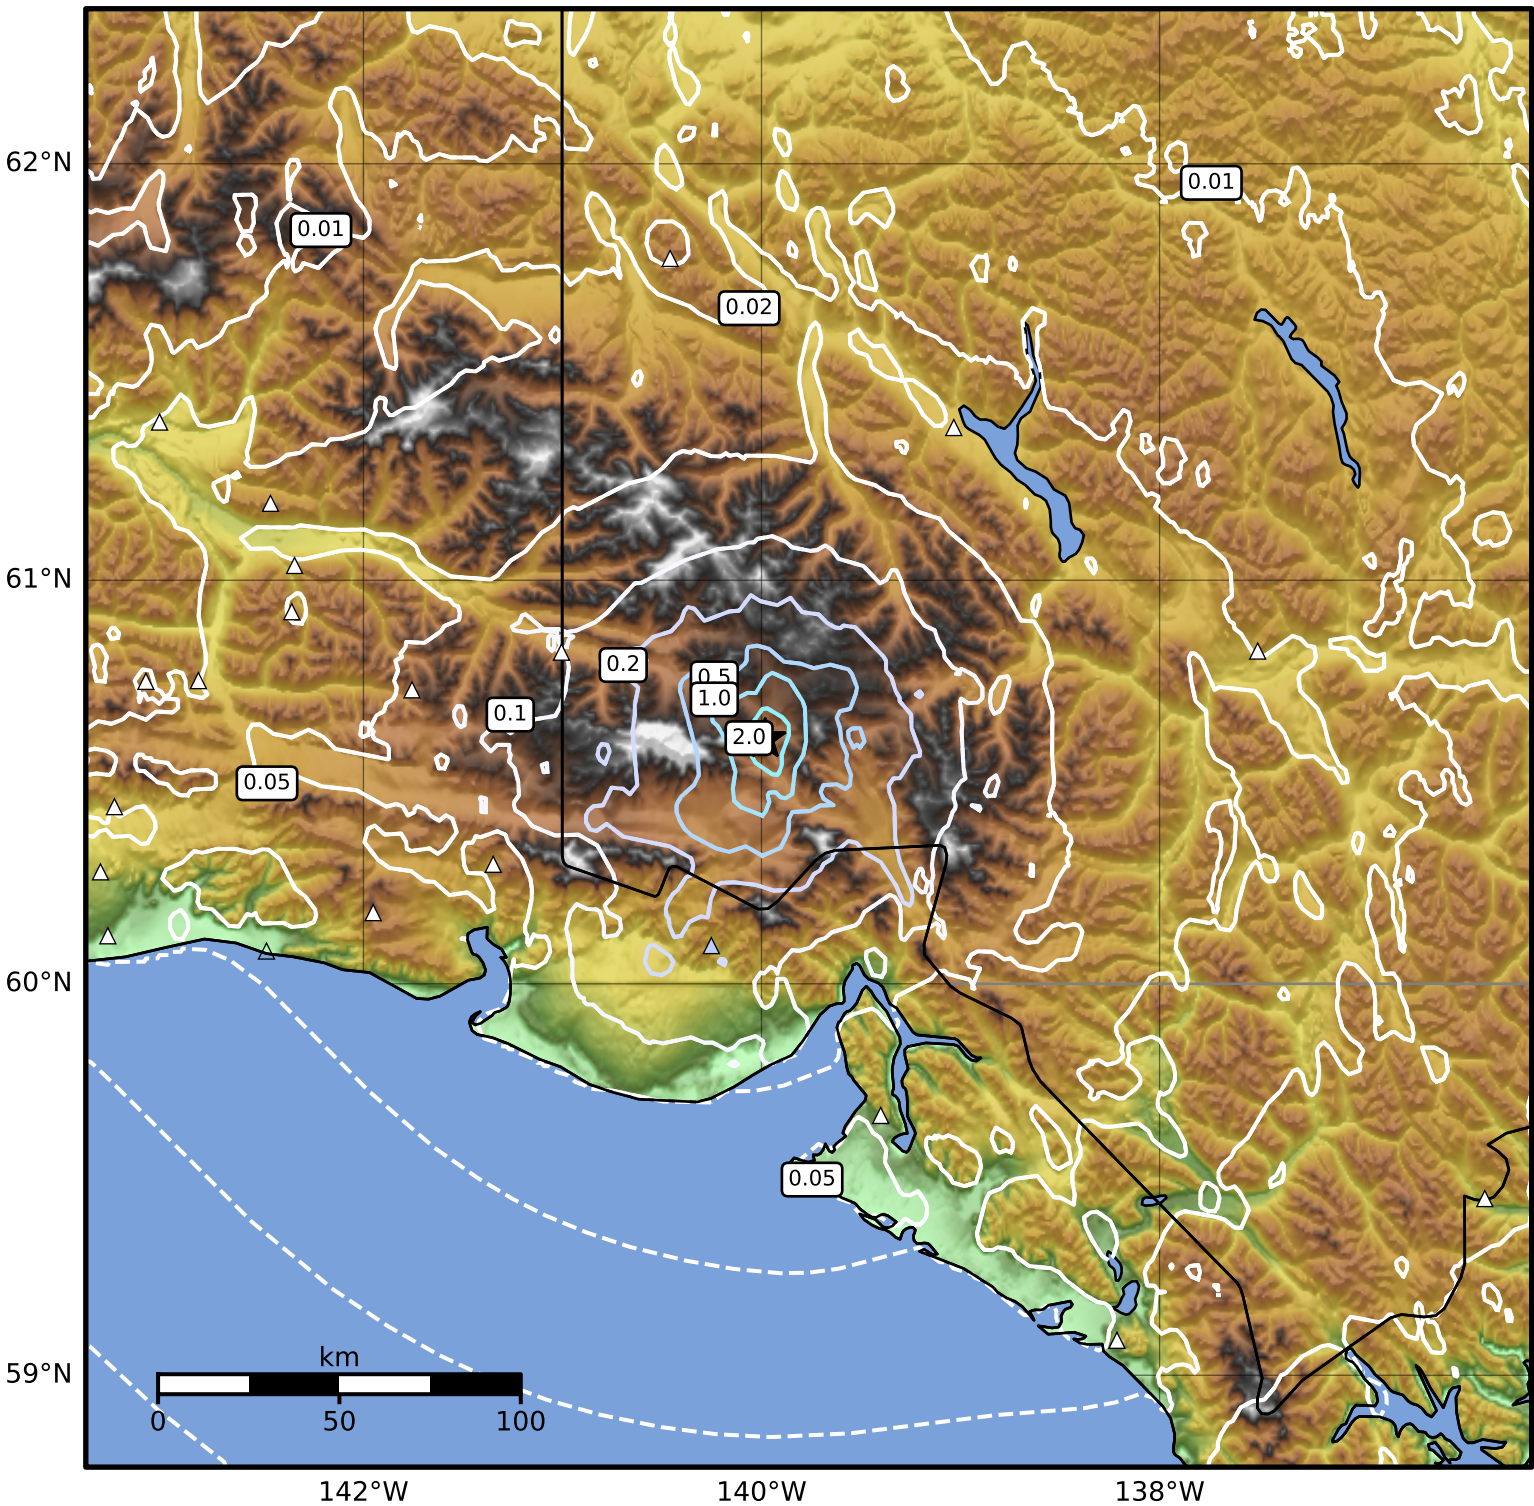

0.3 Second Peak Spectral Acceleration Map Alaska Earthquake Center
 ShakeMap: 119 km (74 miles) N of Yakutat
 Feb 14, 2026 04:03:59 UTC M3.8 N60.61 W139.98 Depth: 5.4km ID:2026ddcazb

SA(0.3) (%g)	0.1	0.2	0.5	1	2	5	10	20	50	100	200
---------------------	------------	------------	------------	----------	----------	----------	-----------	-----------	-----------	------------	------------

Scale based on Worden et al. (2012)

Version 5: Processed 2026-03-10T19:59:00Z

△ Seismic Instrument ○ Reported Intensity

★ Epicenter