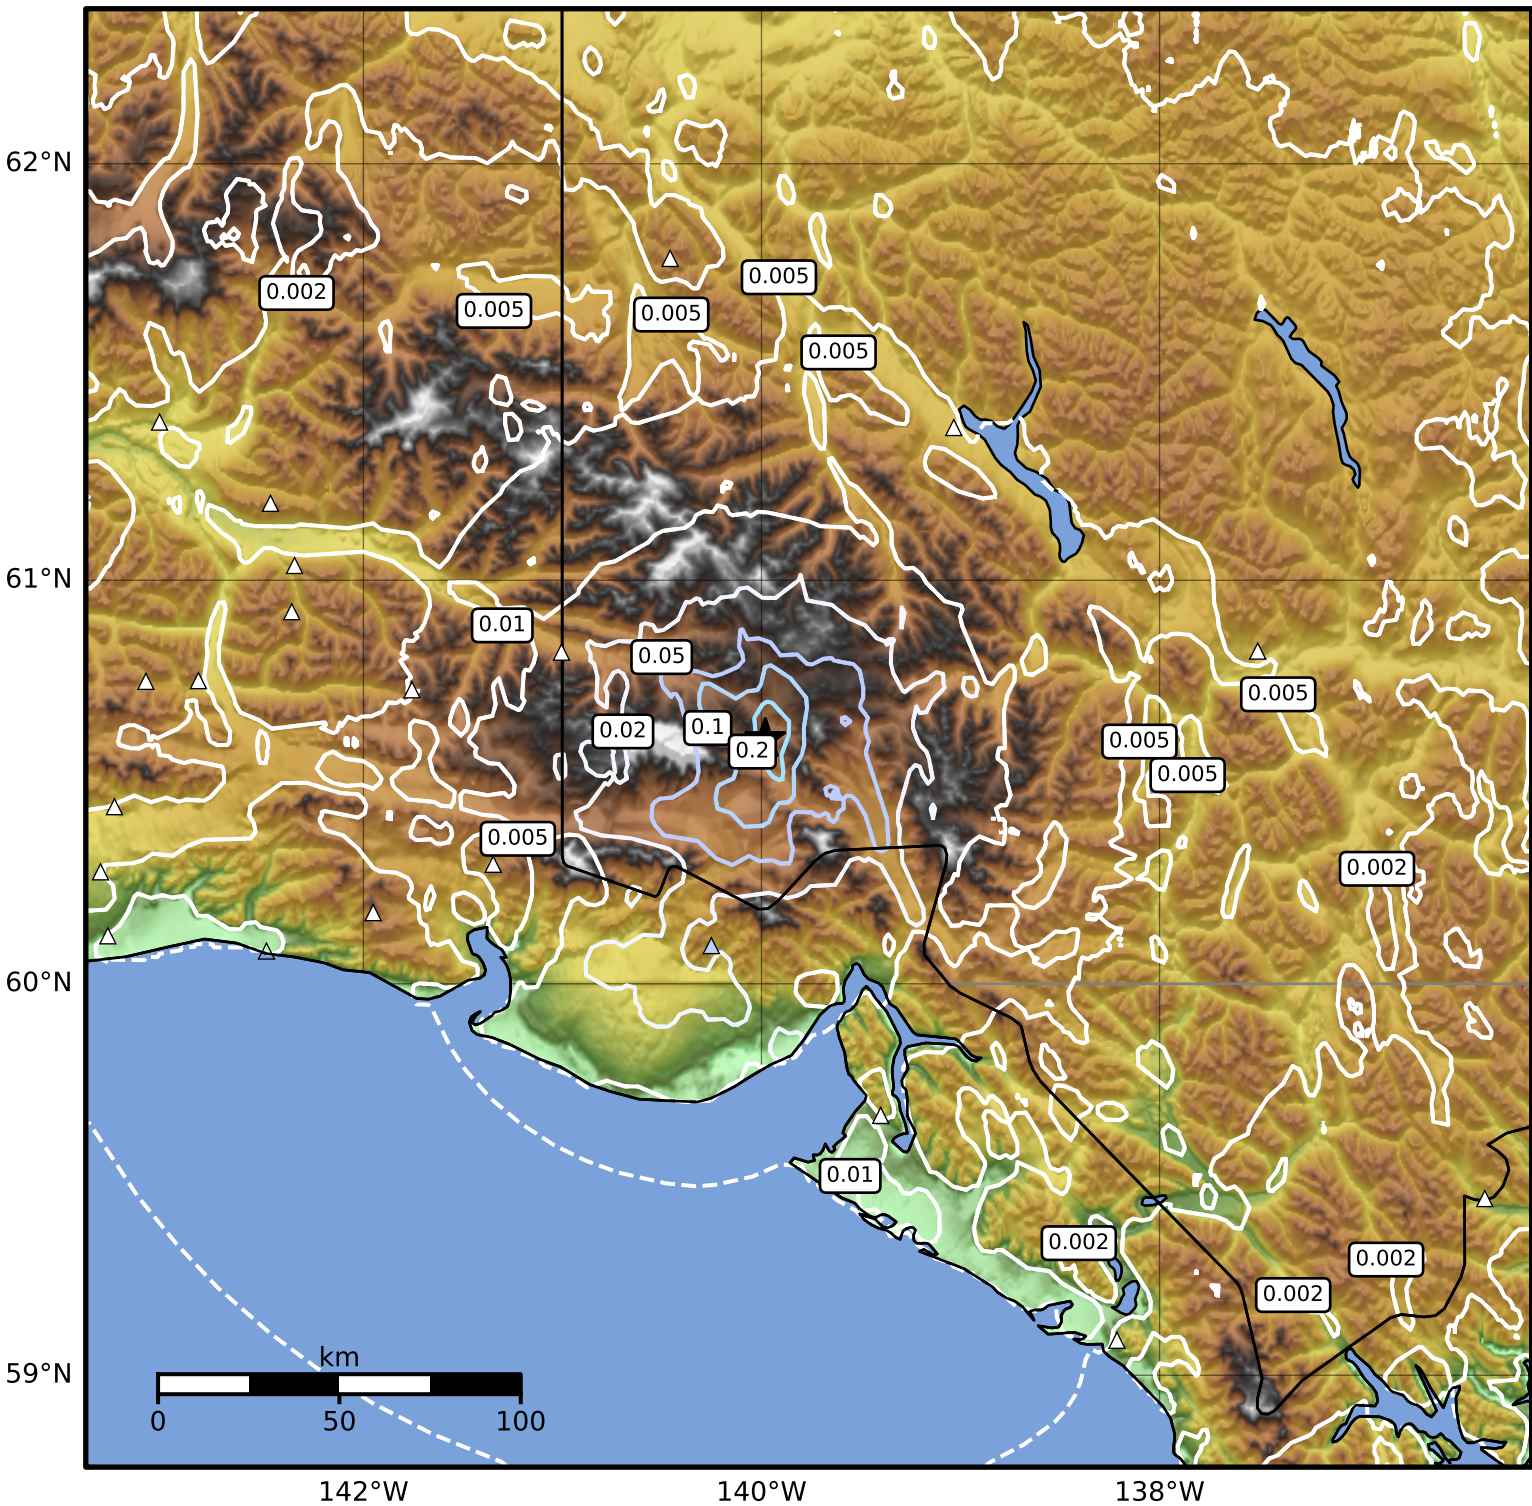

1.0 Second Peak Spectral Acceleration Map Alaska Earthquake Center
 ShakeMap: 119 km (74 miles) N of Yakutat
 Feb 14, 2026 04:03:59 UTC M3.8 N60.61 W139.98 Depth: 5.4km ID:2026ddcazb

SA(1.0) (%g)	0.1	0.2	0.5	1	2	5	10	20	50	100	200
--------------	-----	-----	-----	---	---	---	----	----	----	-----	-----

Scale based on Worden et al. (2012)

Version 5: Processed 2026-03-10T19:59:00Z

△ Seismic Instrument ○ Reported Intensity

★ Epicenter