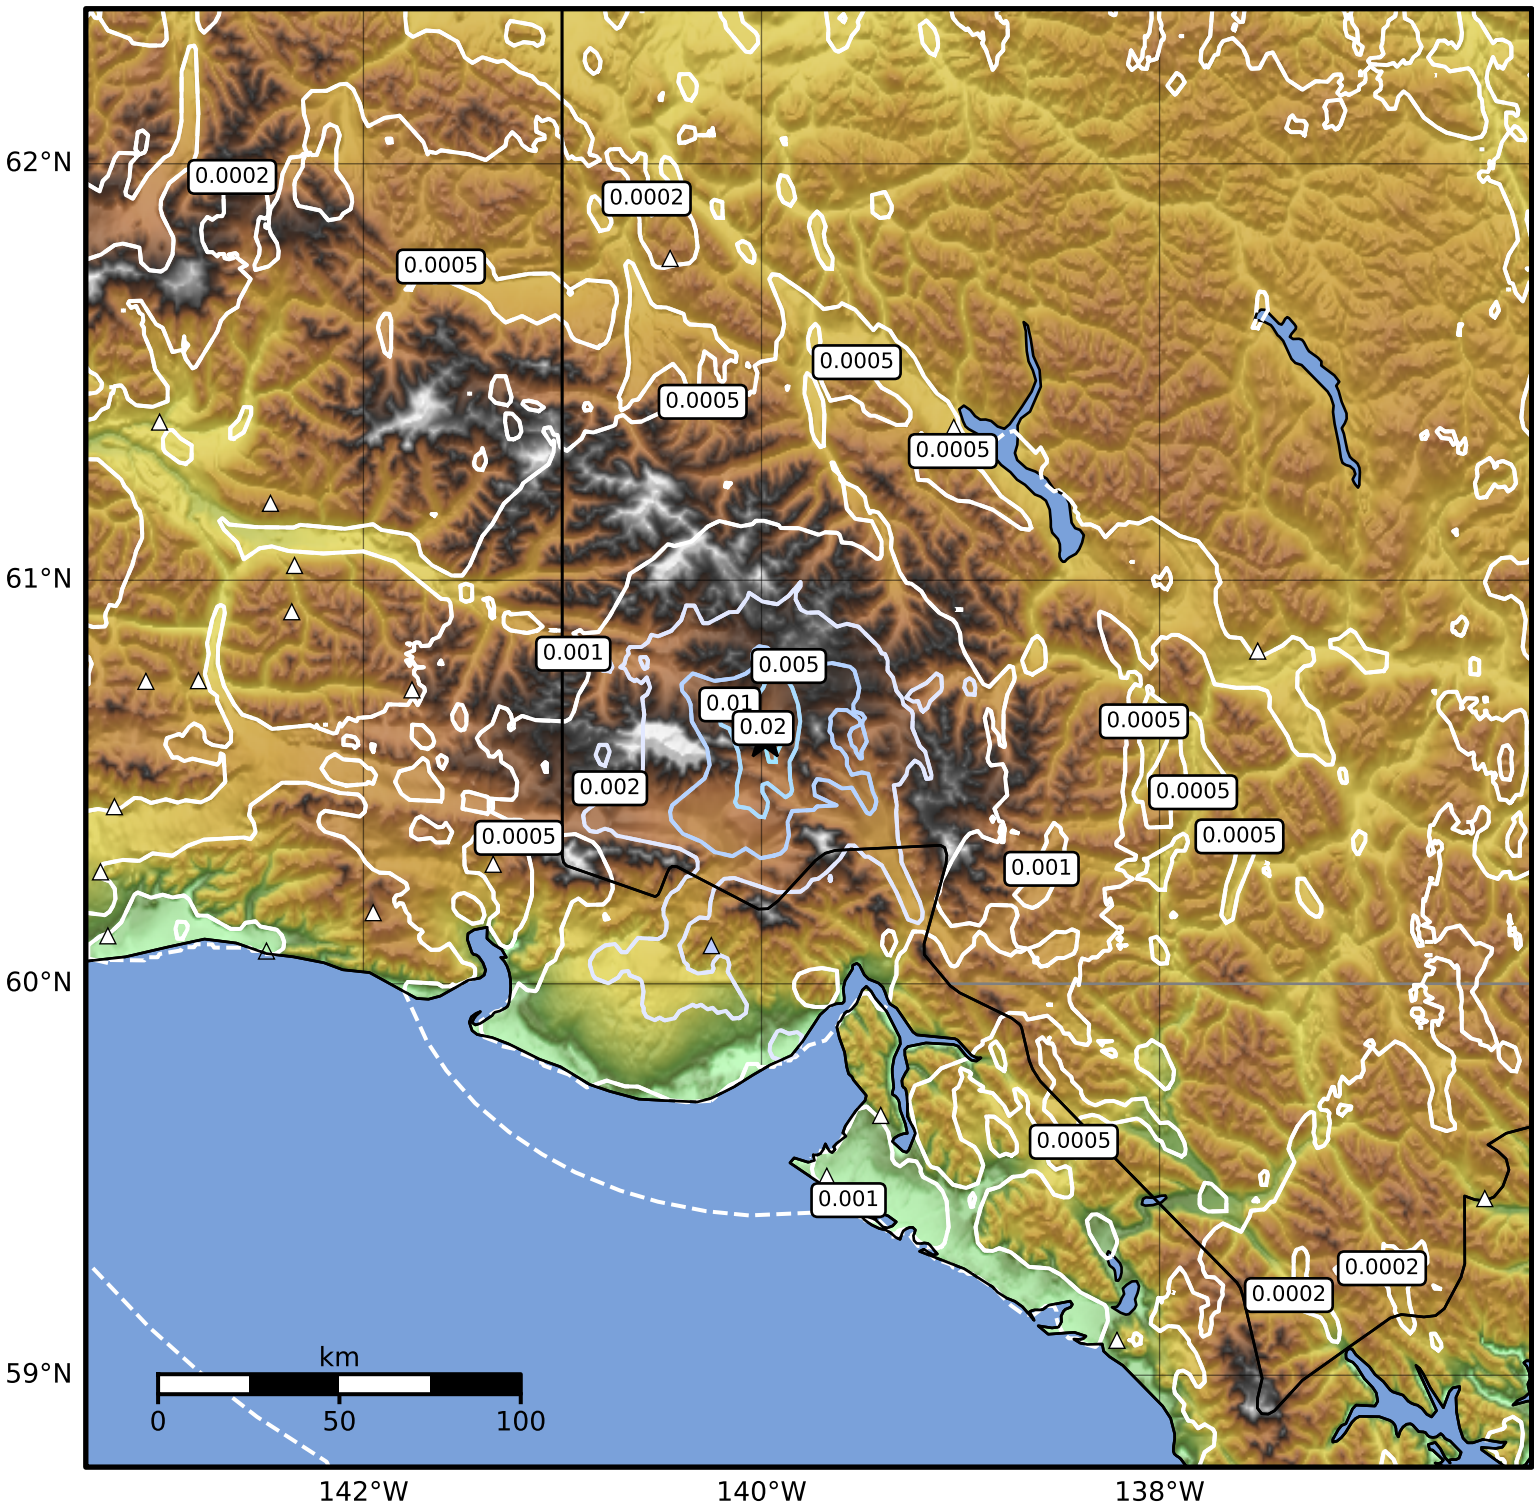

3.0 Second Peak Spectral Acceleration Map Alaska Earthquake Center
 ShakeMap: 119 km (74 miles) N of Yakutat
 Feb 14, 2026 04:03:59 UTC M3.8 N60.61 W139.98 Depth: 5.4km ID:2026ddcazb

SA(3.0) (%g)	0.1	0.2	0.5	1	2	5	10	20	50
---------------------	------------	------------	------------	----------	----------	----------	-----------	-----------	-----------

Scale based on Worden et al. (2012)

Version 5: Processed 2026-03-10T19:59:00Z

△ Seismic Instrument ○ Reported Intensity

★ Epicenter