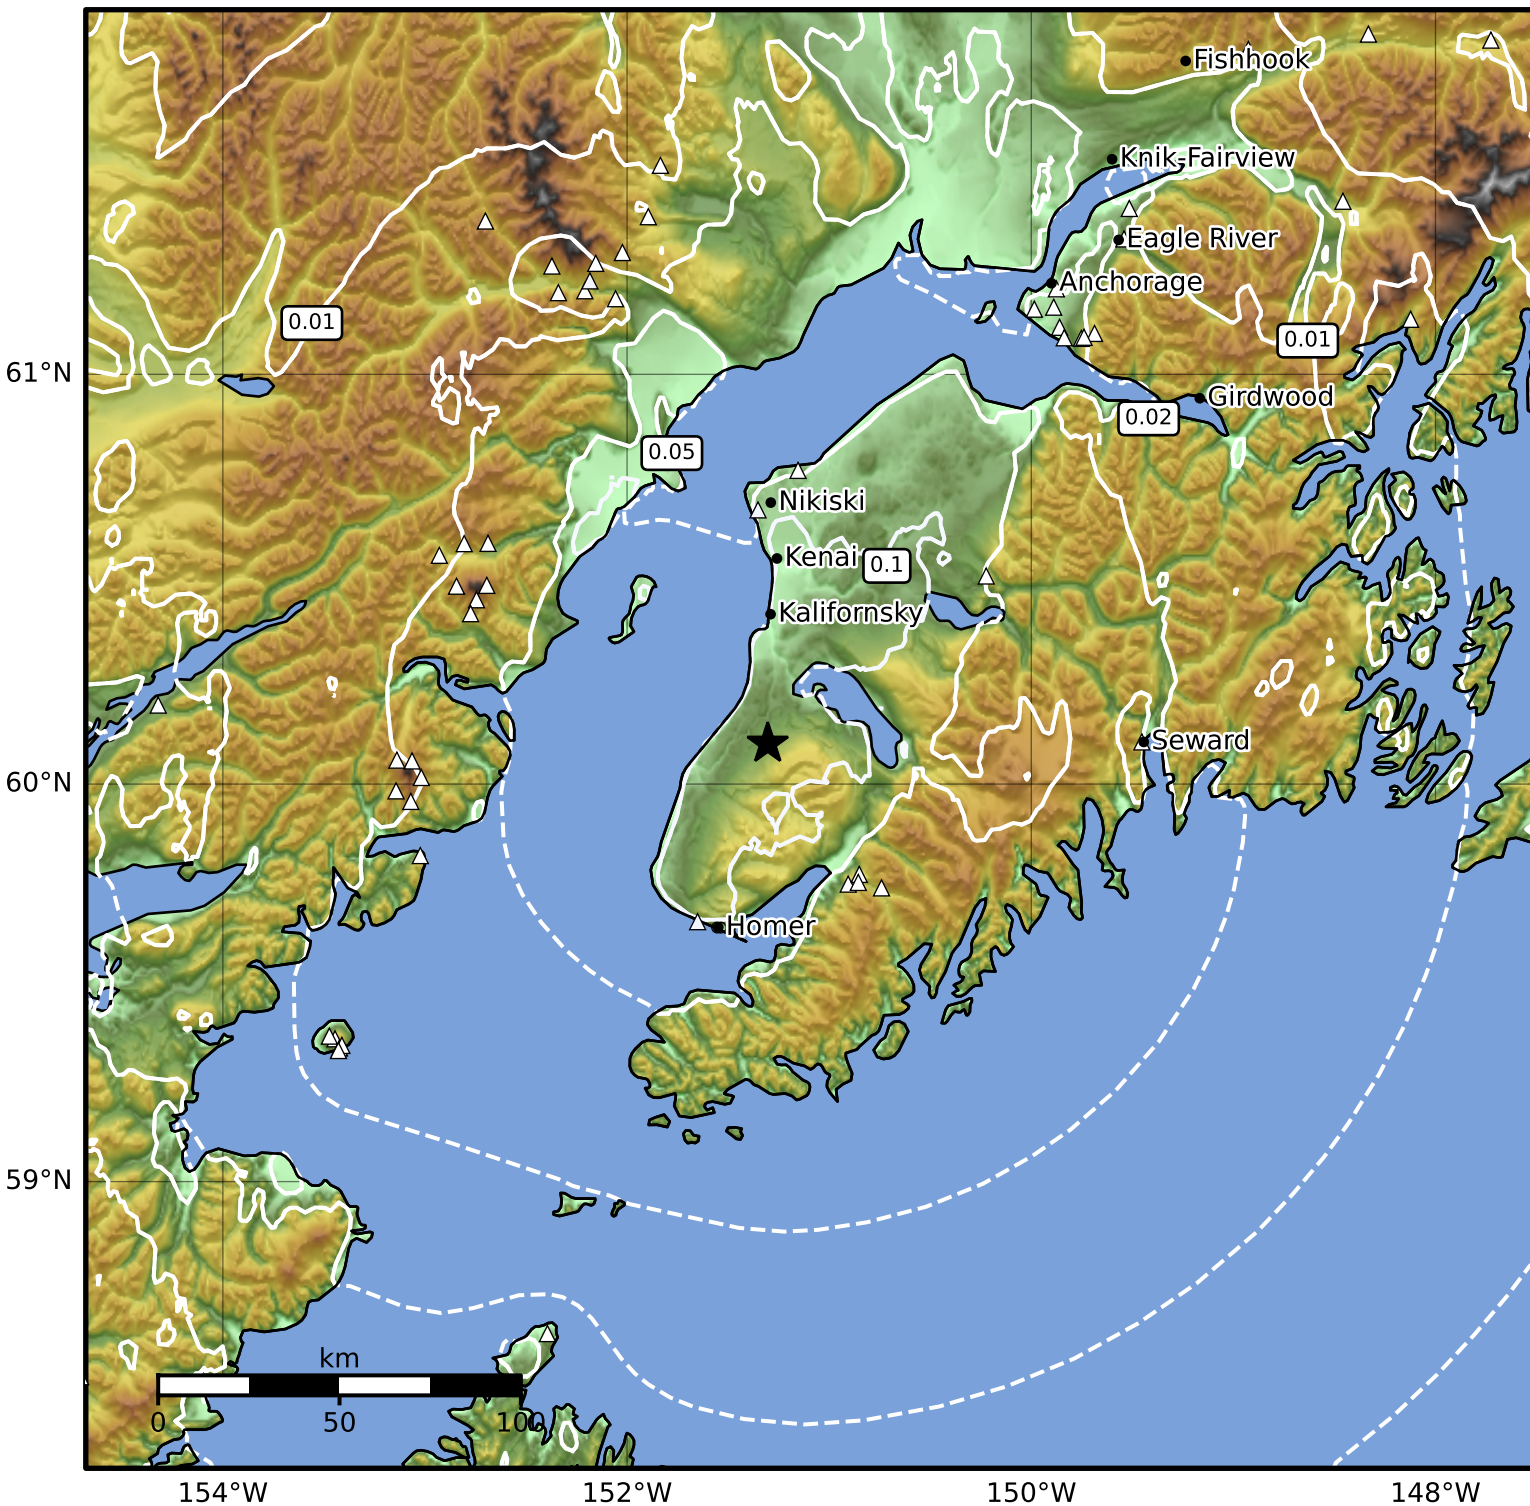

0.3 Second Peak Spectral Acceleration Map Alaska Earthquake Center
 ShakeMap: 21 km (13 miles) S of Coho
 Feb 15, 2026 12:32:37 UTC M3.4 N60.10 W151.30 Depth: 73.1km ID:2026dfoqee

SA(0.3) (%g)	0.1	0.2	0.5	1	2	5	10	20	50	100	200
--------------	-----	-----	-----	---	---	---	----	----	----	-----	-----