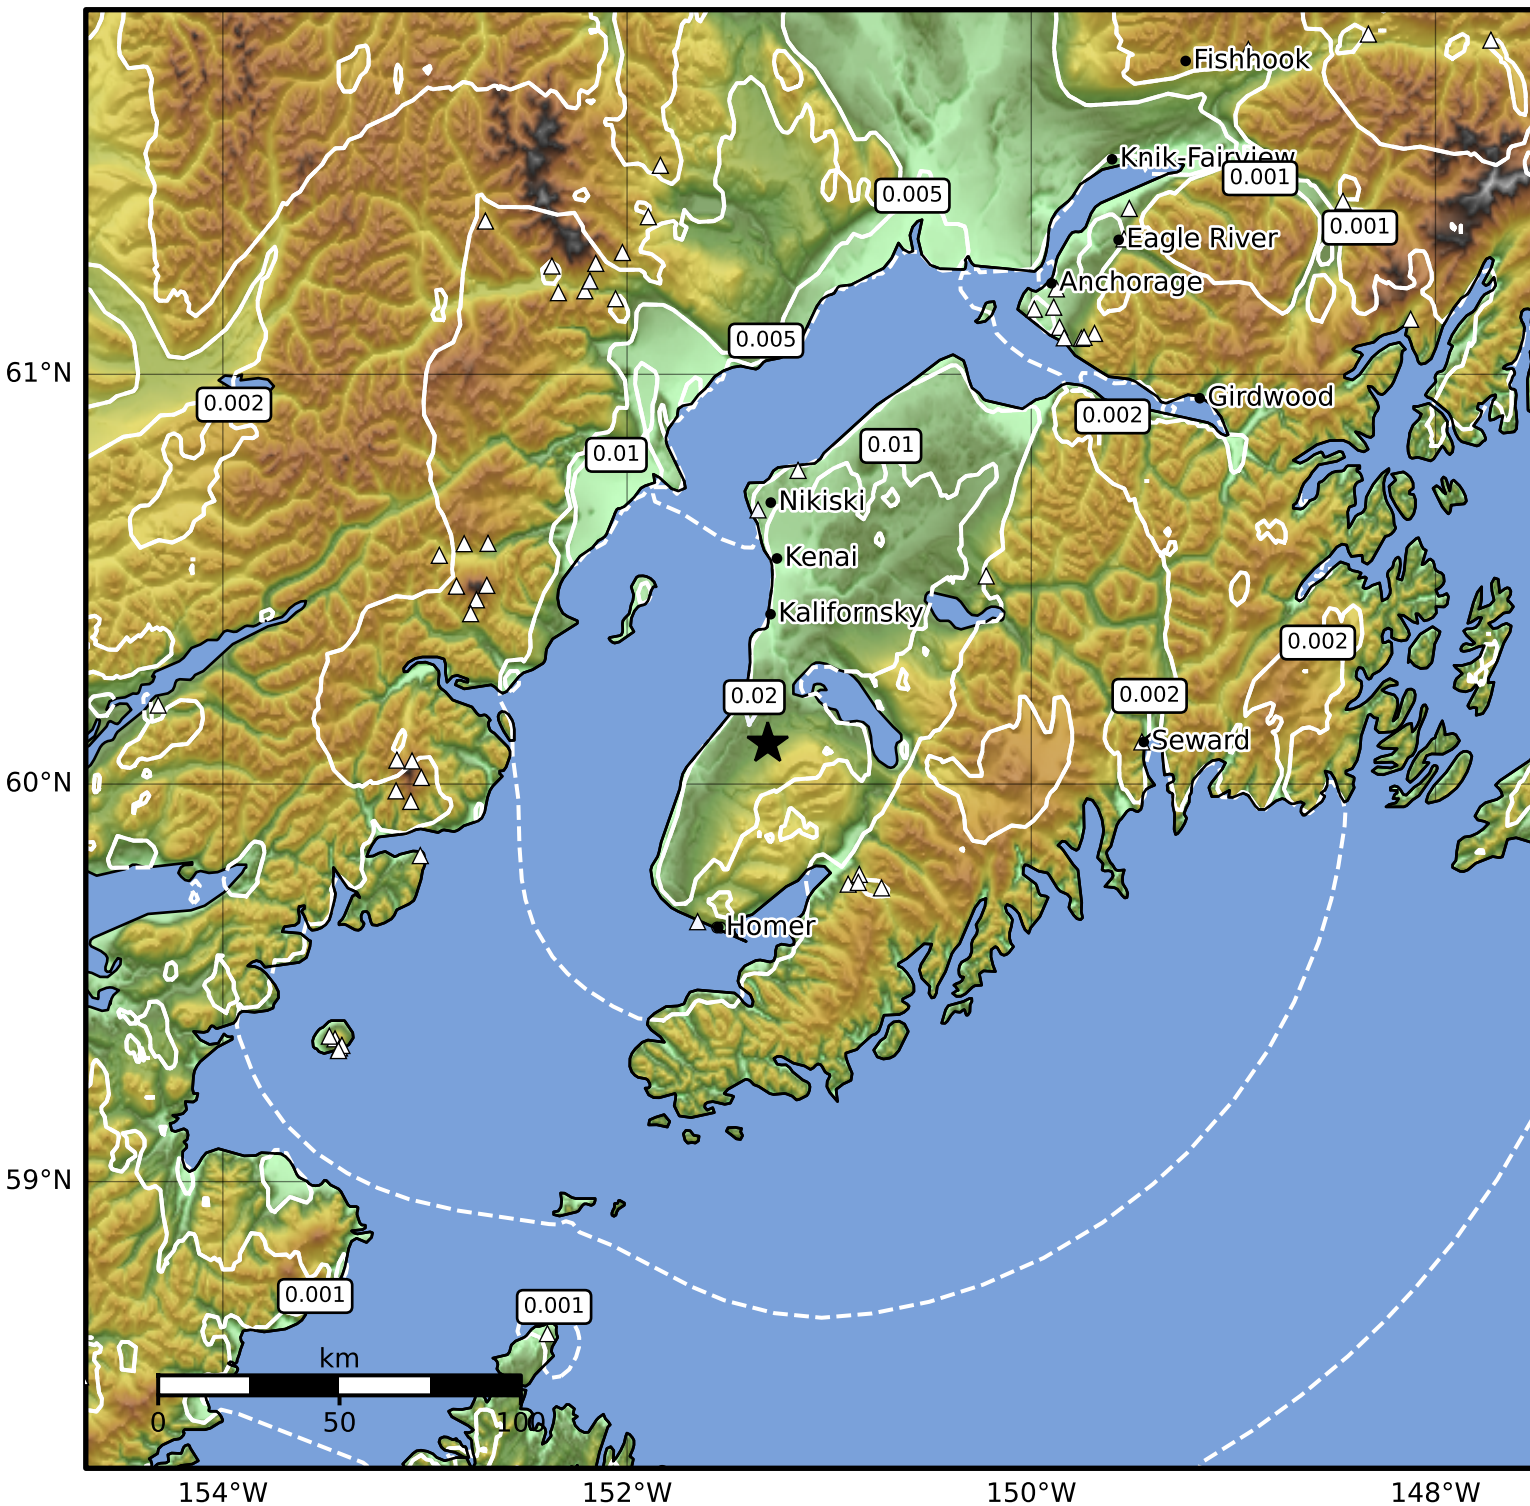

1.0 Second Peak Spectral Acceleration Map Alaska Earthquake Center
 ShakeMap: 21 km (13 miles) S of Coho
 Feb 15, 2026 12:32:37 UTC M3.4 N60.10 W151.30 Depth: 73.1km ID:2026dfoqee

SA(1.0) (%g)	0.1	0.2	0.5	1	2	5	10	20	50	100	200
--------------	-----	-----	-----	---	---	---	----	----	----	-----	-----