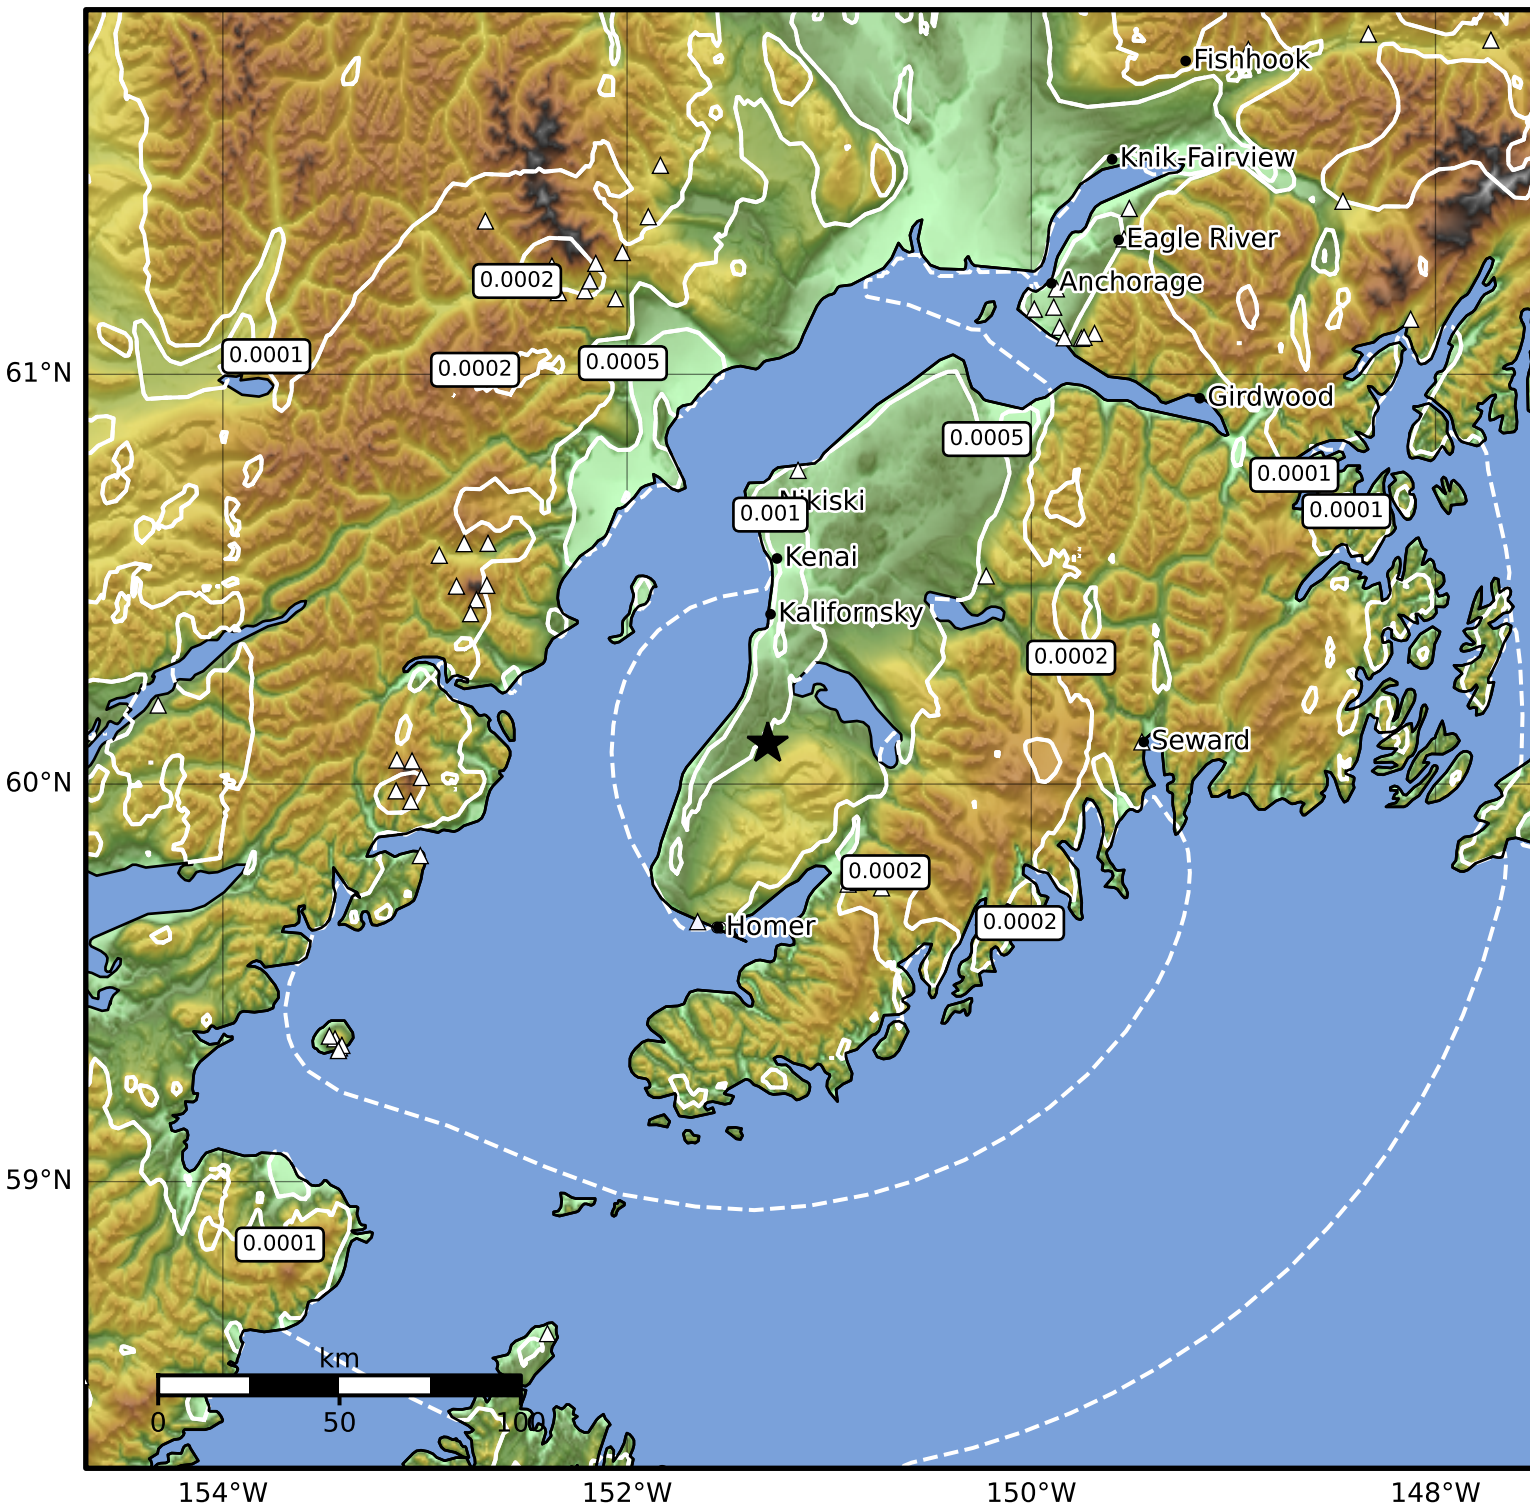

3.0 Second Peak Spectral Acceleration Map Alaska Earthquake Center
 ShakeMap: 21 km (13 miles) S of Coho
 Feb 15, 2026 12:32:37 UTC M3.4 N60.10 W151.30 Depth: 73.1km ID:2026dfoqee

Scale based on Worden et al. (2012)

△ Seismic Instrument ○ Reported Intensity

★ Epicenter

Version 2: Processed 2026-02-15T17:10:56Z