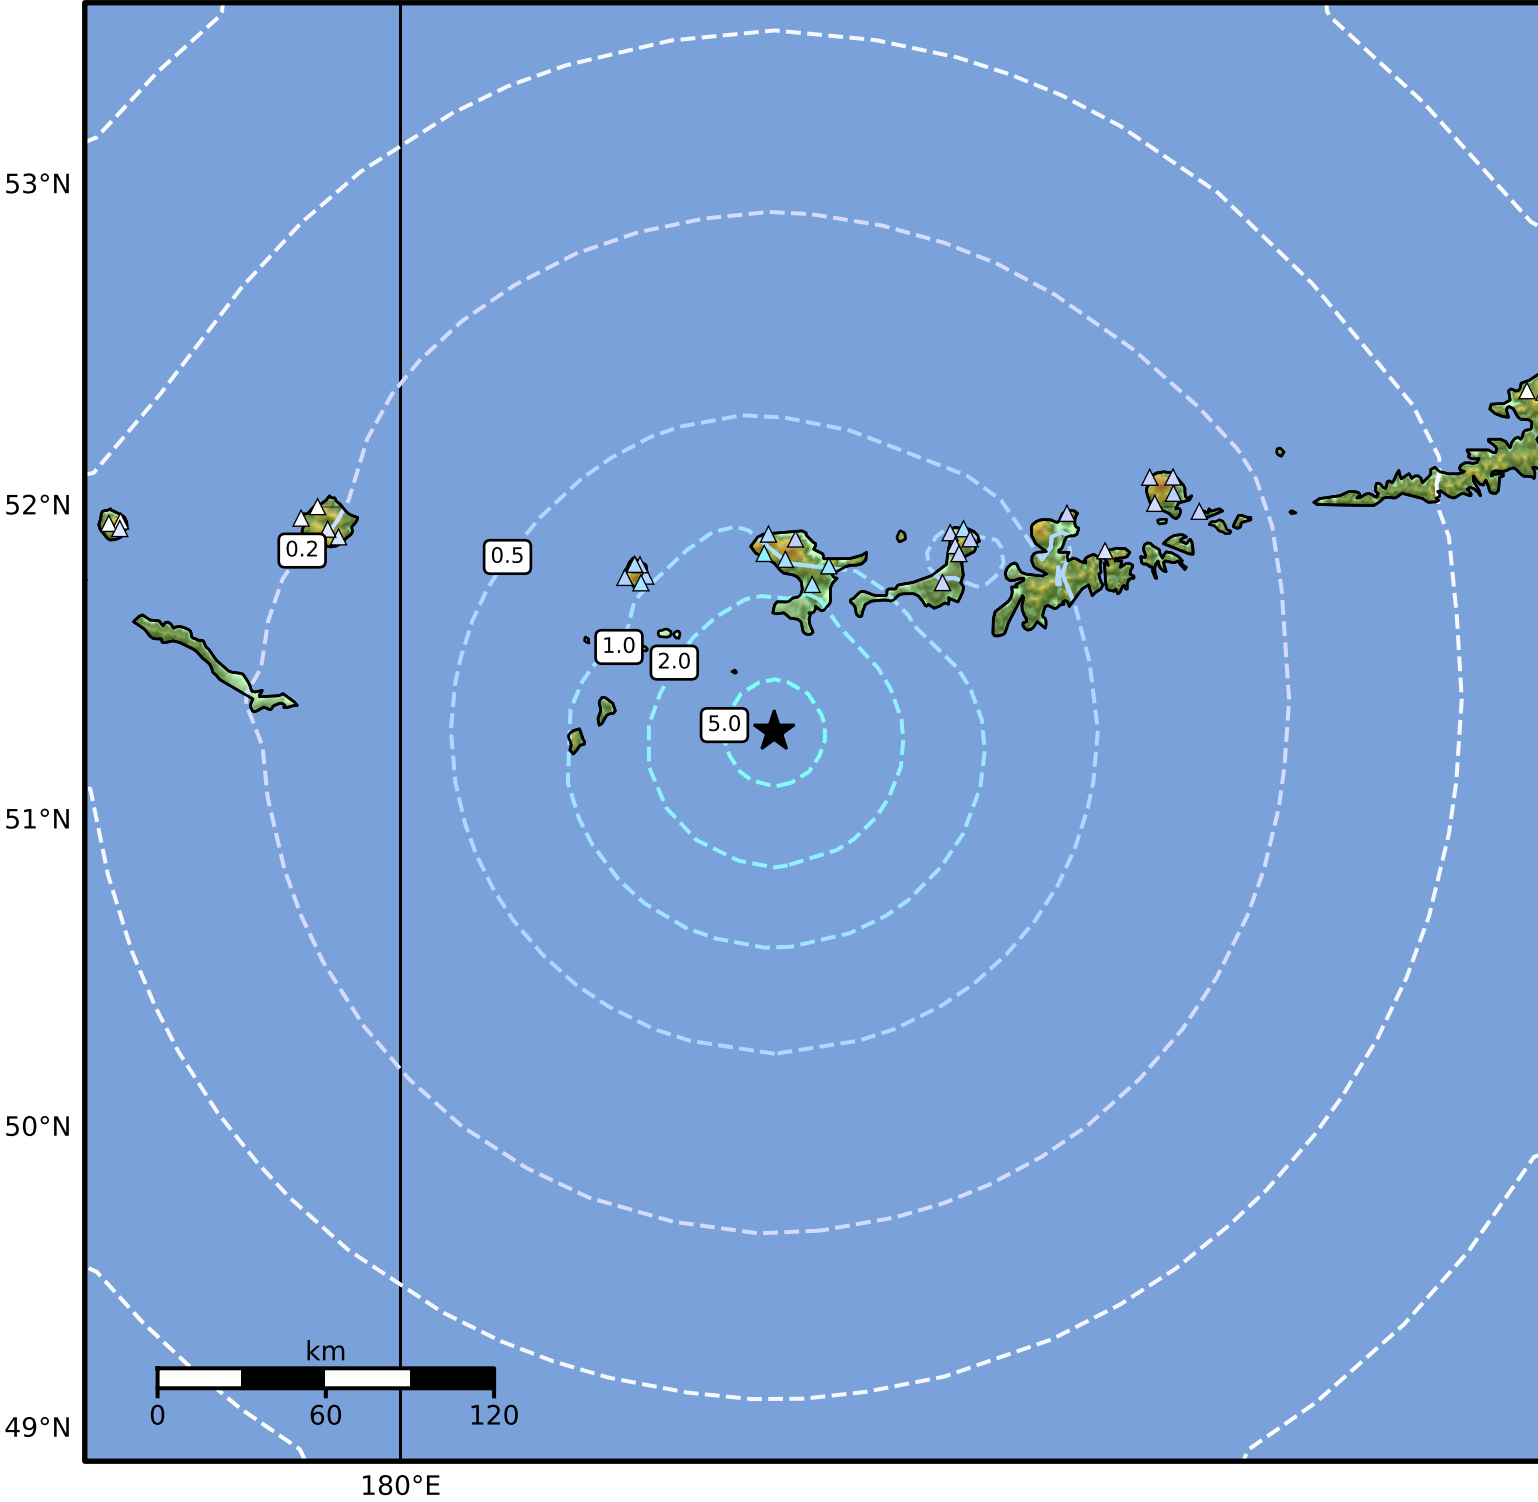

0.3 Second Peak Spectral Acceleration Map Alaska Earthquake Center
 ShakeMap: 123 km (76 miles) WSW of Adak
 Feb 17, 2026 23:12:50 UTC M4.9 N51.29 W178.09 Depth: 18.6km ID:2026dkbhp

SA(0.3) (%g)	0.1	0.2	0.5	1	2	5	10	20	50	100	200
--------------	-----	-----	-----	---	---	---	----	----	----	-----	-----

Scale based on Worden et al. (2012)

Version 4: Processed 2026-02-17T23:28:05Z

△ Seismic Instrument ○ Reported Intensity ★ Epicenter