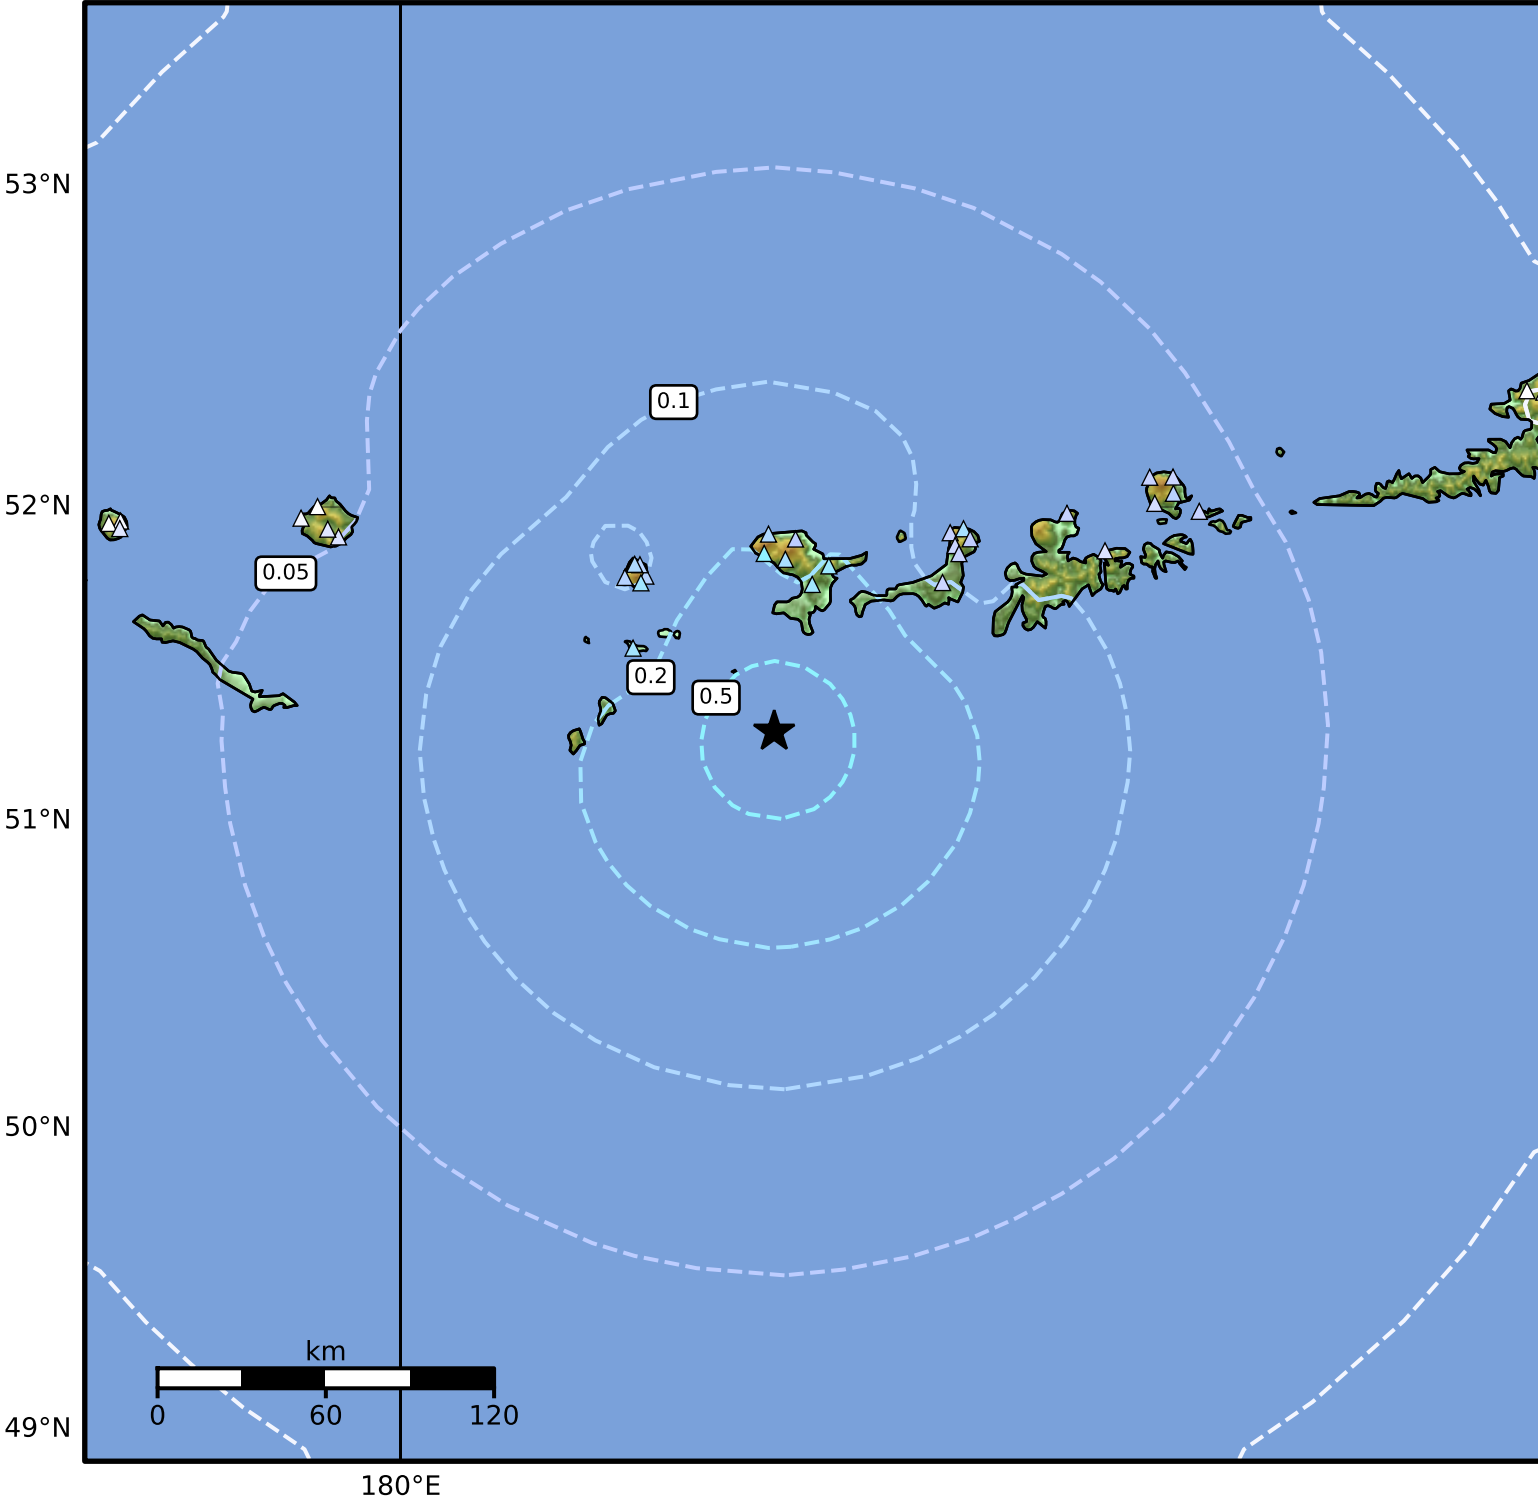

1.0 Second Peak Spectral Acceleration Map Alaska Earthquake Center
 ShakeMap: 123 km (76 miles) WSW of Adak
 Feb 17, 2026 23:12:50 UTC M4.9 N51.29 W178.09 Depth: 18.6km ID:2026dkbhp

SA(1.0) (%g)	0.1	0.2	0.5	1	2	5	10	20	50	100	200
---------------------	------------	------------	------------	----------	----------	----------	-----------	-----------	-----------	------------	------------

Scale based on Worden et al. (2012) Version 4: Processed 2026-02-17T23:28:05Z
 △ Seismic Instrument ○ Reported Intensity ★ Epicenter