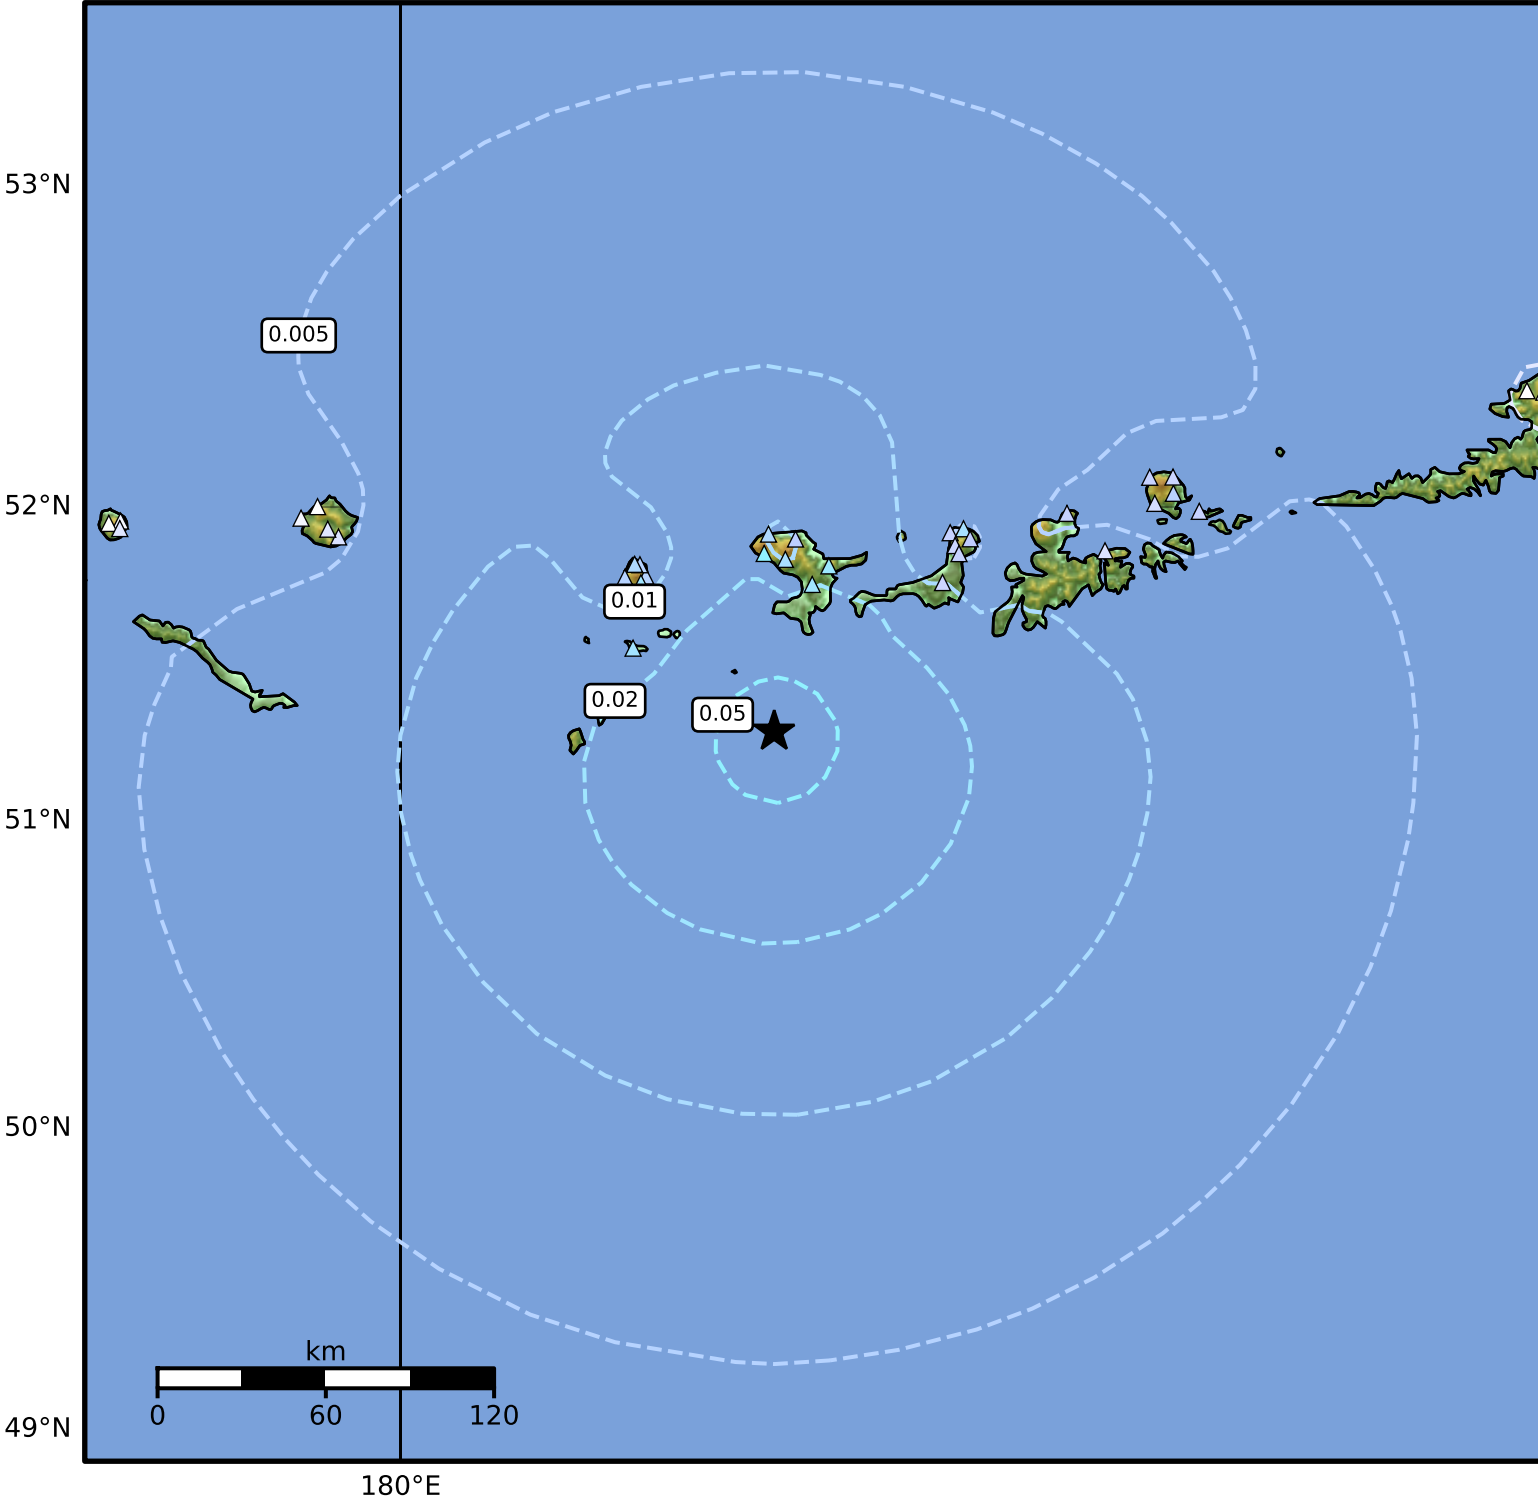

3.0 Second Peak Spectral Acceleration Map Alaska Earthquake Center
ShakeMap: 123 km (76 miles) WSW of Adak
Feb 17, 2026 23:12:50 UTC M4.9 N51.29 W178.09 Depth: 18.6km ID:2026dkbhp

SA(3.0) (%g)	0.1	0.2	0.5	1	2	5	10	20	50
--------------	-----	-----	-----	---	---	---	----	----	----

Scale based on Worden et al. (2012)

Version 4: Processed 2026-02-17T23:28:05Z

△ Seismic Instrument ○ Reported Intensity ★ Epicenter