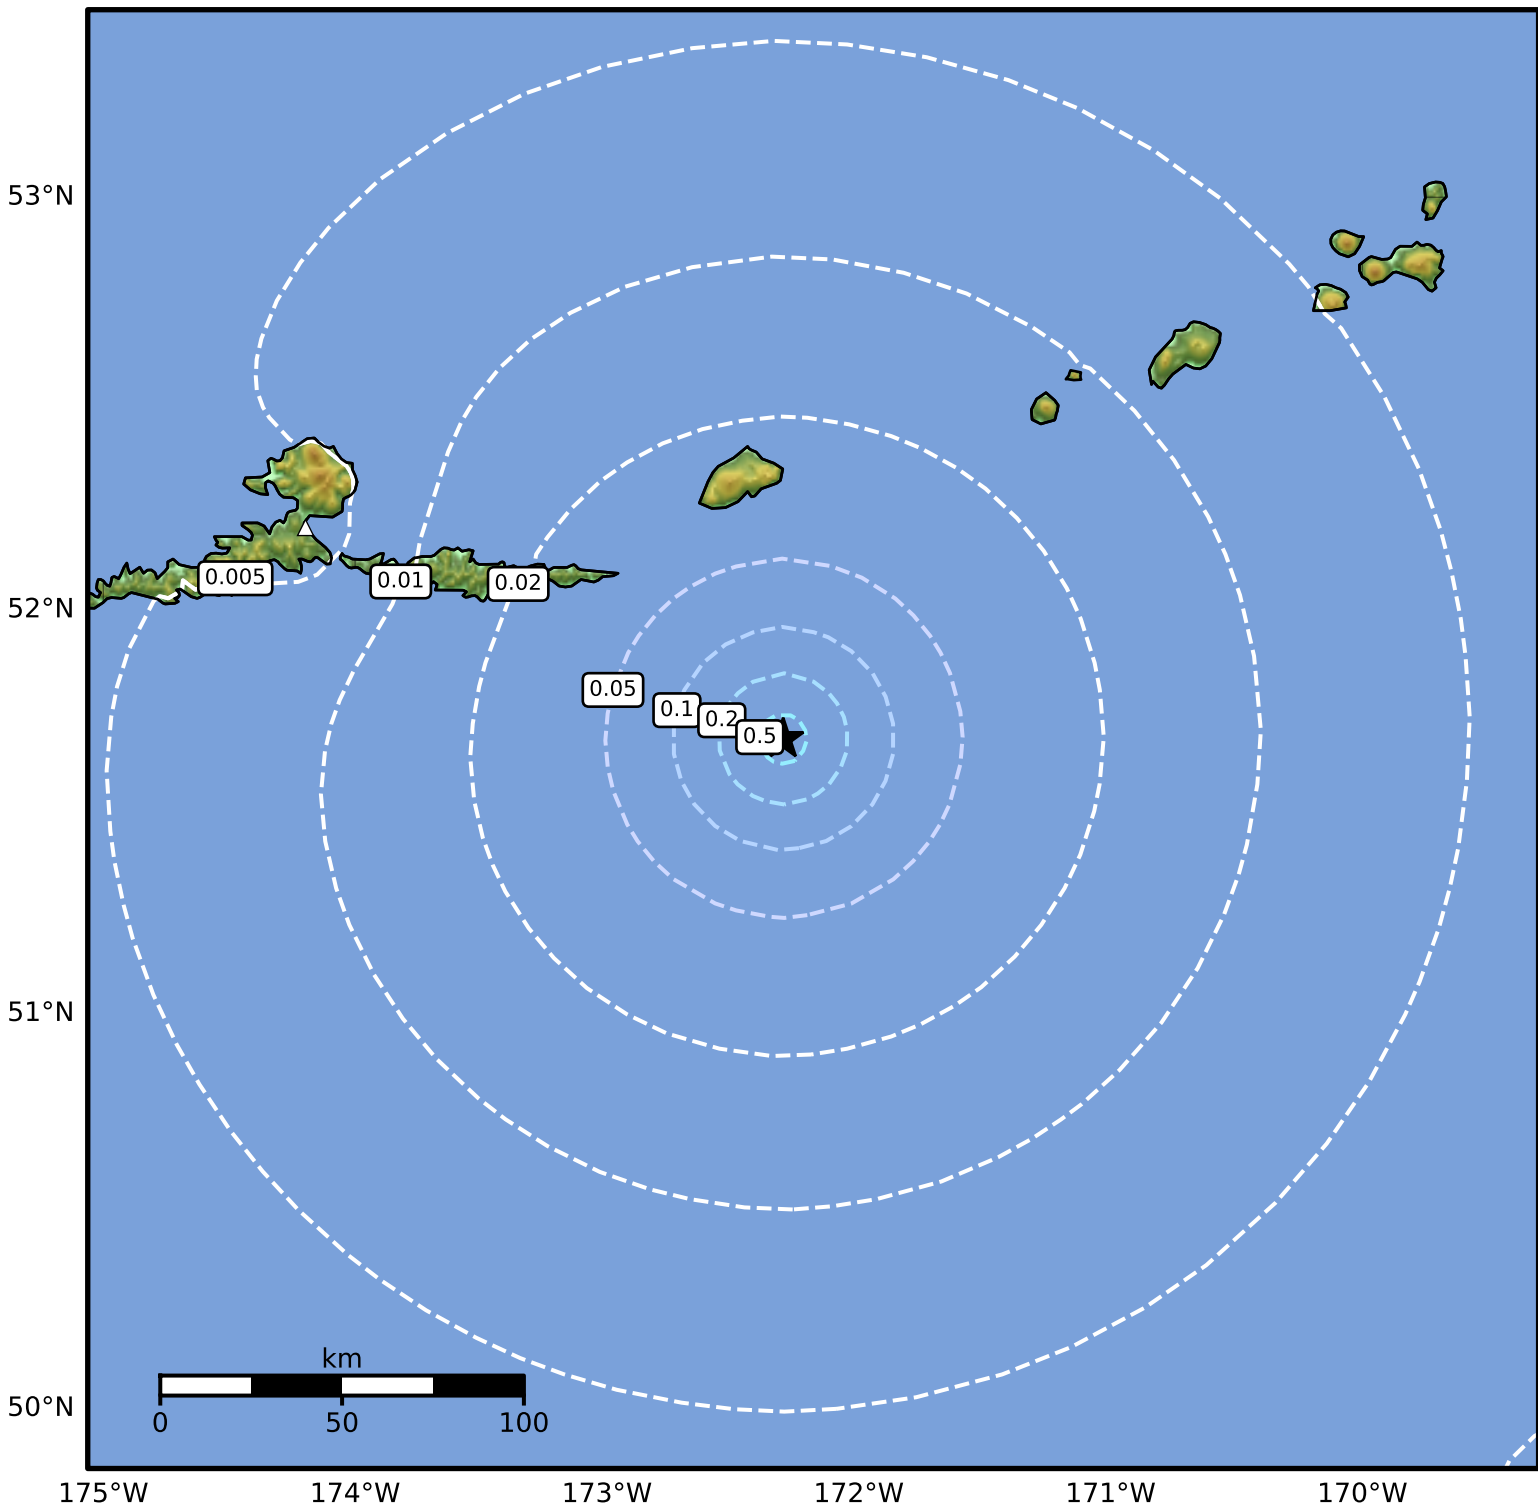

Peak Ground Velocity Map Alaska Earthquake Center
ShakeMap: 143 km (89 miles) ESE of Atka
Feb 18, 2026 01:23:50 UTC M3.7 N51.68 W172.30 Depth: 5.0km ID:a2026dkfqvd

PGV (cm/s)	0.1	0.2	0.5	1	2	5	10	20	50	100	200
-------------------	------------	------------	------------	----------	----------	----------	-----------	-----------	-----------	------------	------------

Scale based on Worden et al. (2012)

Version 1: Processed 2026-02-18T05:46:54Z

△ Seismic Instrument ○ Reported Intensity

★ Epicenter