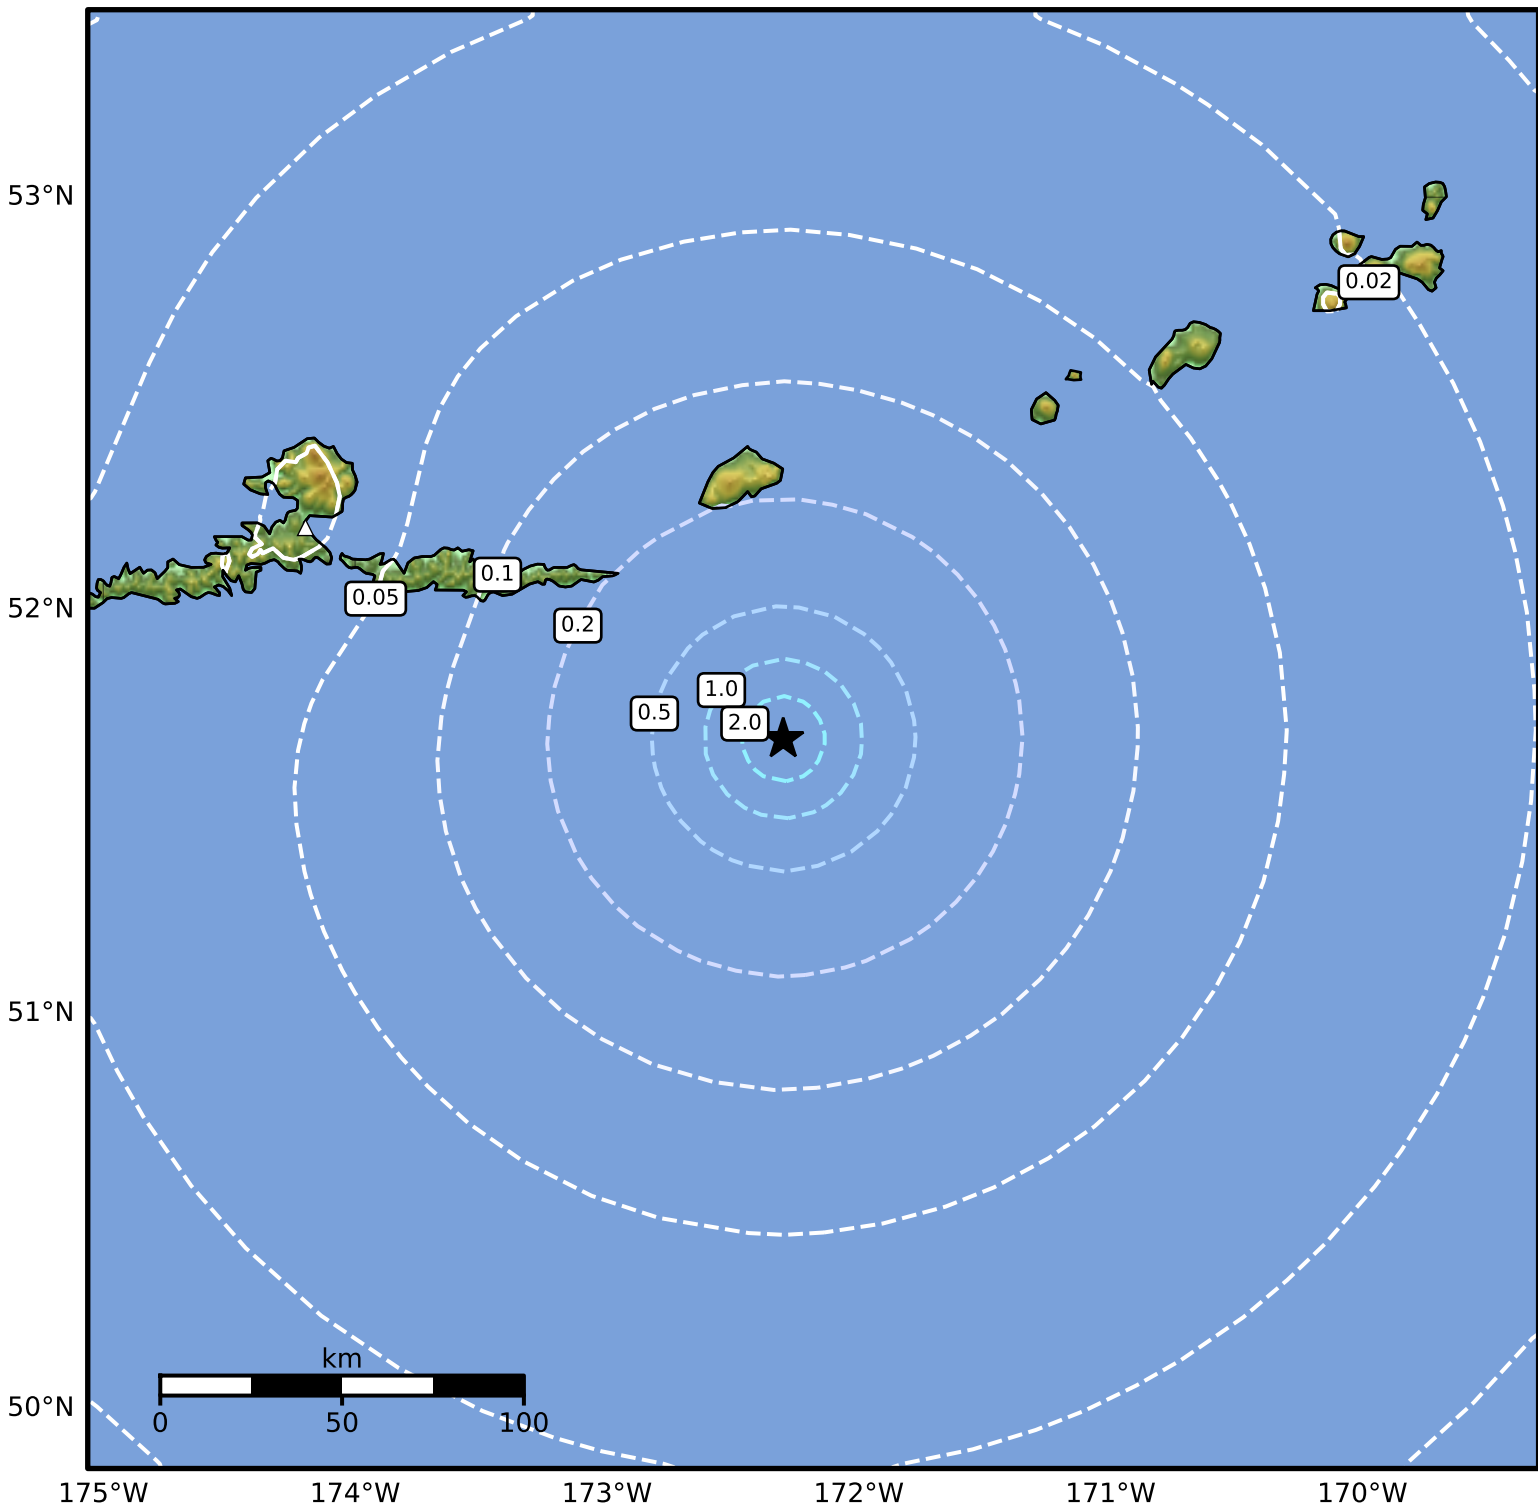

0.3 Second Peak Spectral Acceleration Map Alaska Earthquake Center
 ShakeMap: 143 km (89 miles) ESE of Atka
 Feb 18, 2026 01:23:50 UTC M3.7 N51.68 W172.30 Depth: 5.0km ID:a2026dkfqvd

SA(0.3) (%g)	0.1	0.2	0.5	1	2	5	10	20	50	100	200

Scale based on Worden et al. (2012)

Version 1: Processed 2026-02-18T05:46:54Z

△ Seismic Instrument ○ Reported Intensity

★ Epicenter