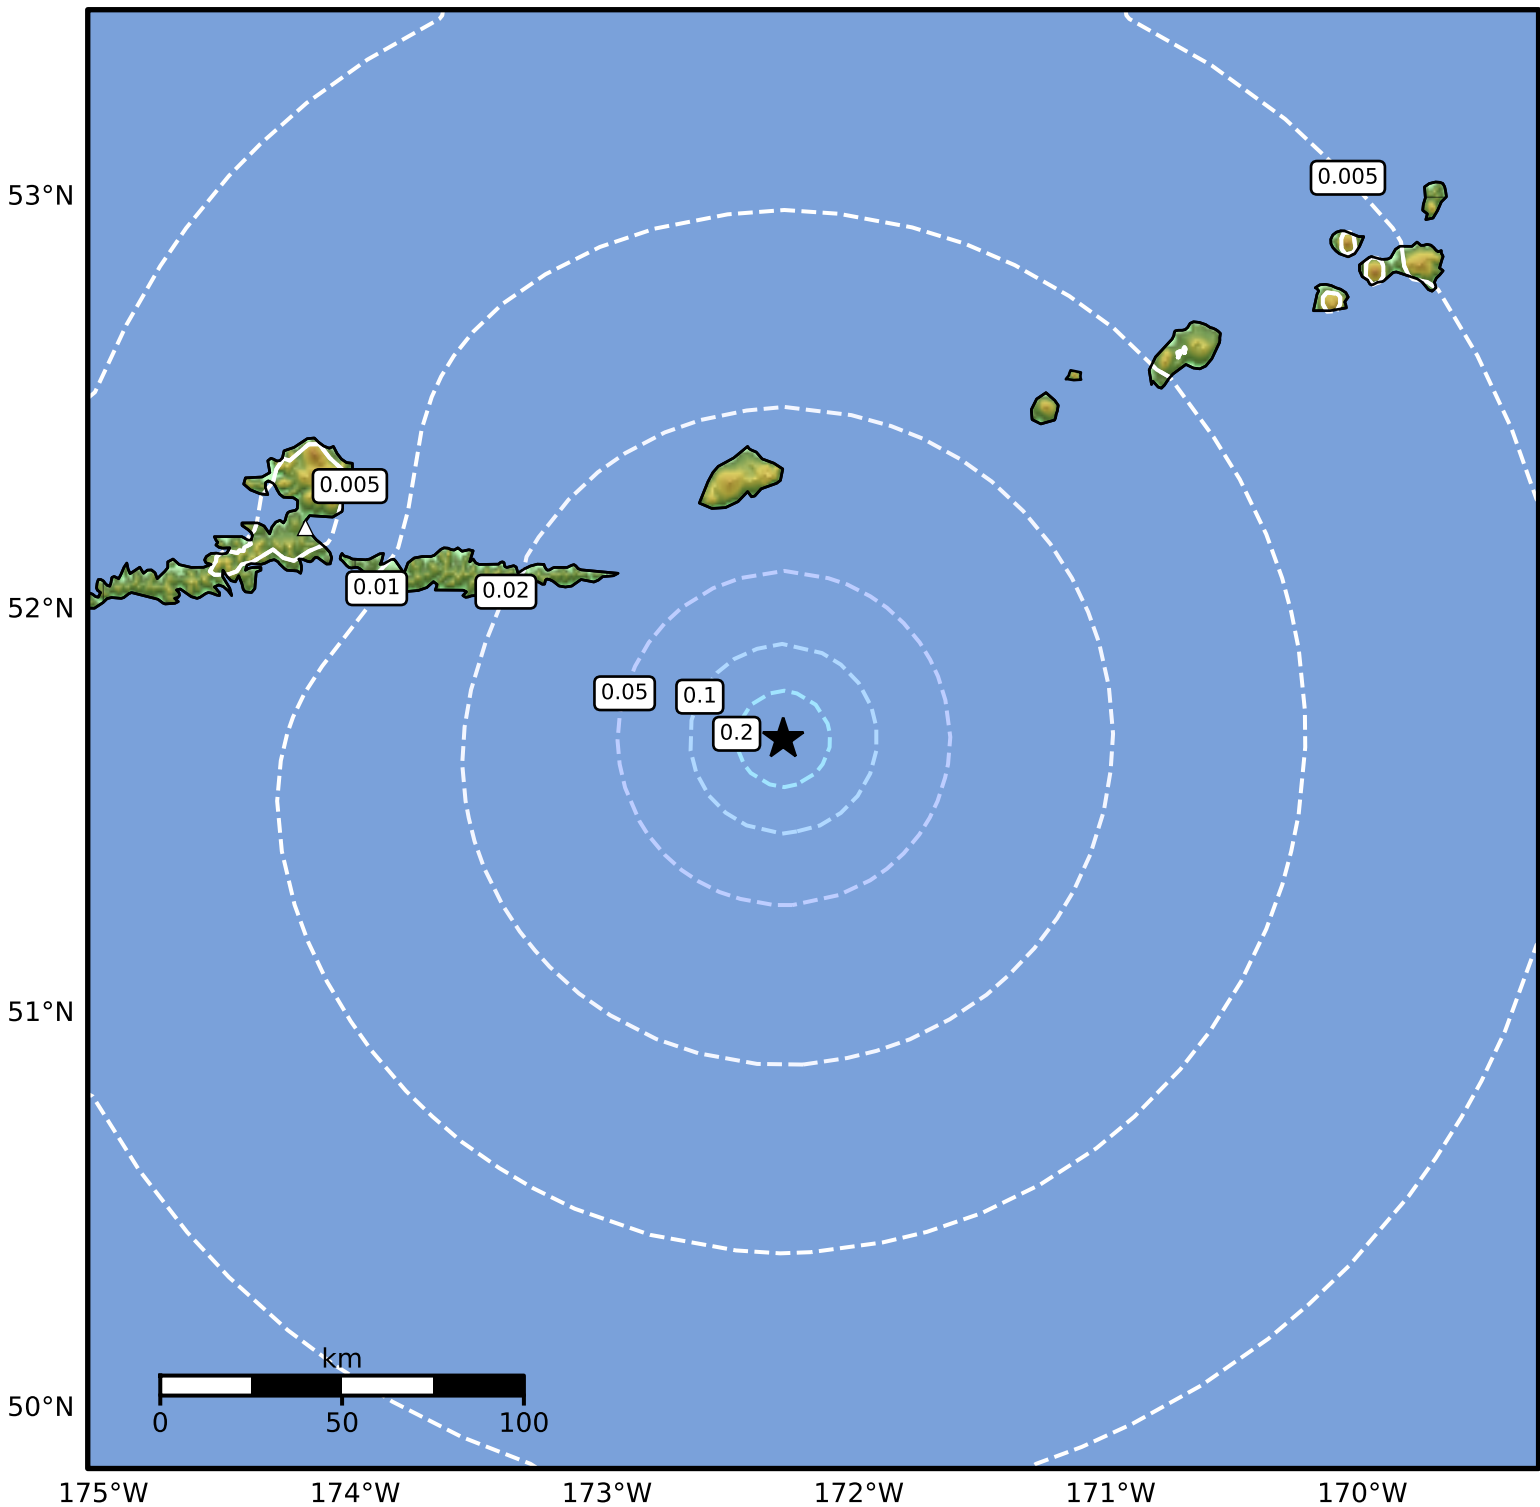

1.0 Second Peak Spectral Acceleration Map Alaska Earthquake Center
 ShakeMap: 143 km (89 miles) ESE of Atka
 Feb 18, 2026 01:23:50 UTC M3.7 N51.68 W172.30 Depth: 5.0km ID:a2026dkfqvd

SA(1.0) (%g)	0.1	0.2	0.5	1	2	5	10	20	50	100	200
--------------	-----	-----	-----	---	---	---	----	----	----	-----	-----

Scale based on Worden et al. (2012)

Version 1: Processed 2026-02-18T05:46:54Z

△ Seismic Instrument ○ Reported Intensity

★ Epicenter