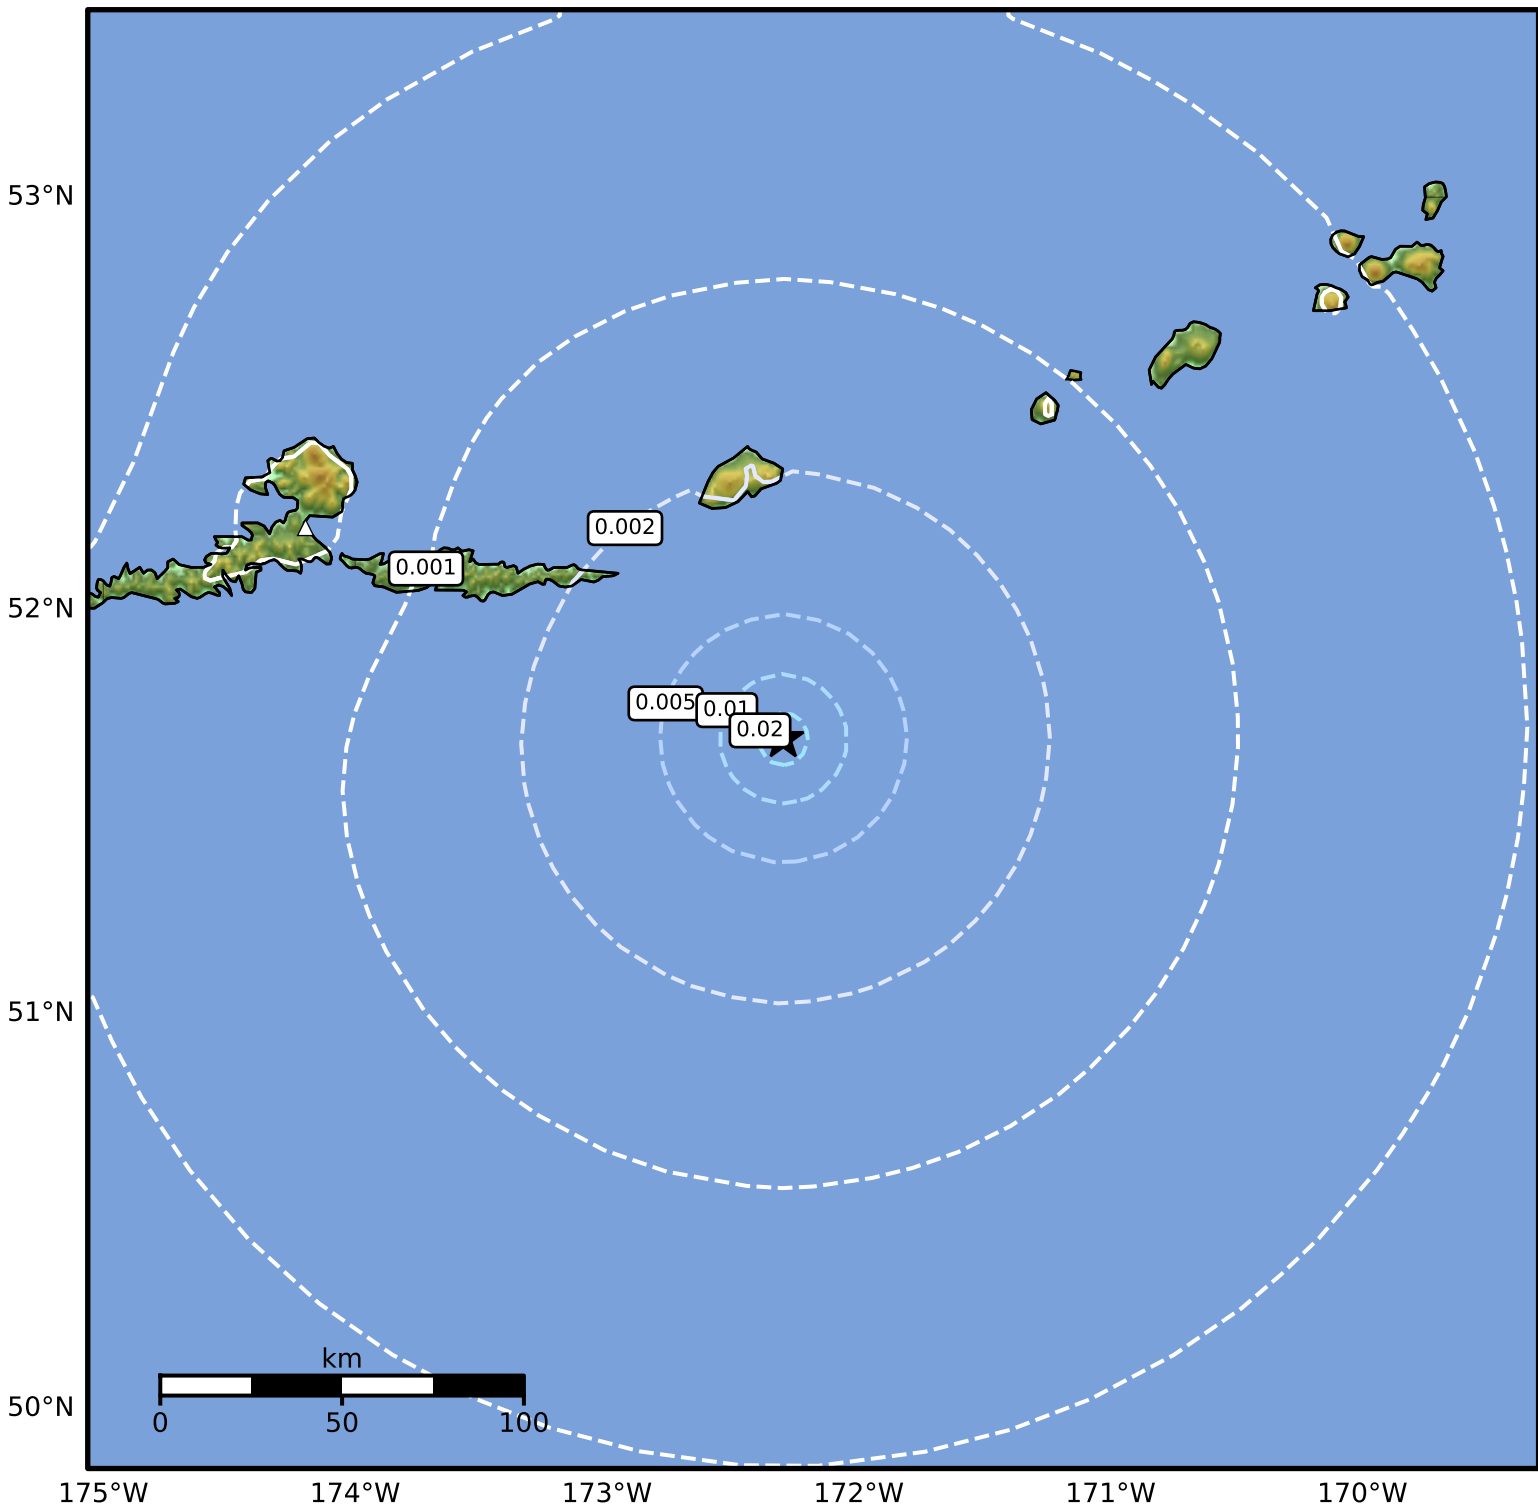

3.0 Second Peak Spectral Acceleration Map Alaska Earthquake Center  
 ShakeMap: 143 km (89 miles) ESE of Atka  
 Feb 18, 2026 01:23:50 UTC M3.7 N51.68 W172.30 Depth: 5.0km ID:a2026dkfqvd

SA(3.0) (%g)	0.1	0.2	0.5	1	2	5	10	20	50
--------------	-----	-----	-----	---	---	---	----	----	----

Scale based on Worden et al. (2012)

Version 1: Processed 2026-02-18T05:46:54Z

△ Seismic Instrument    ○ Reported Intensity

★ Epicenter