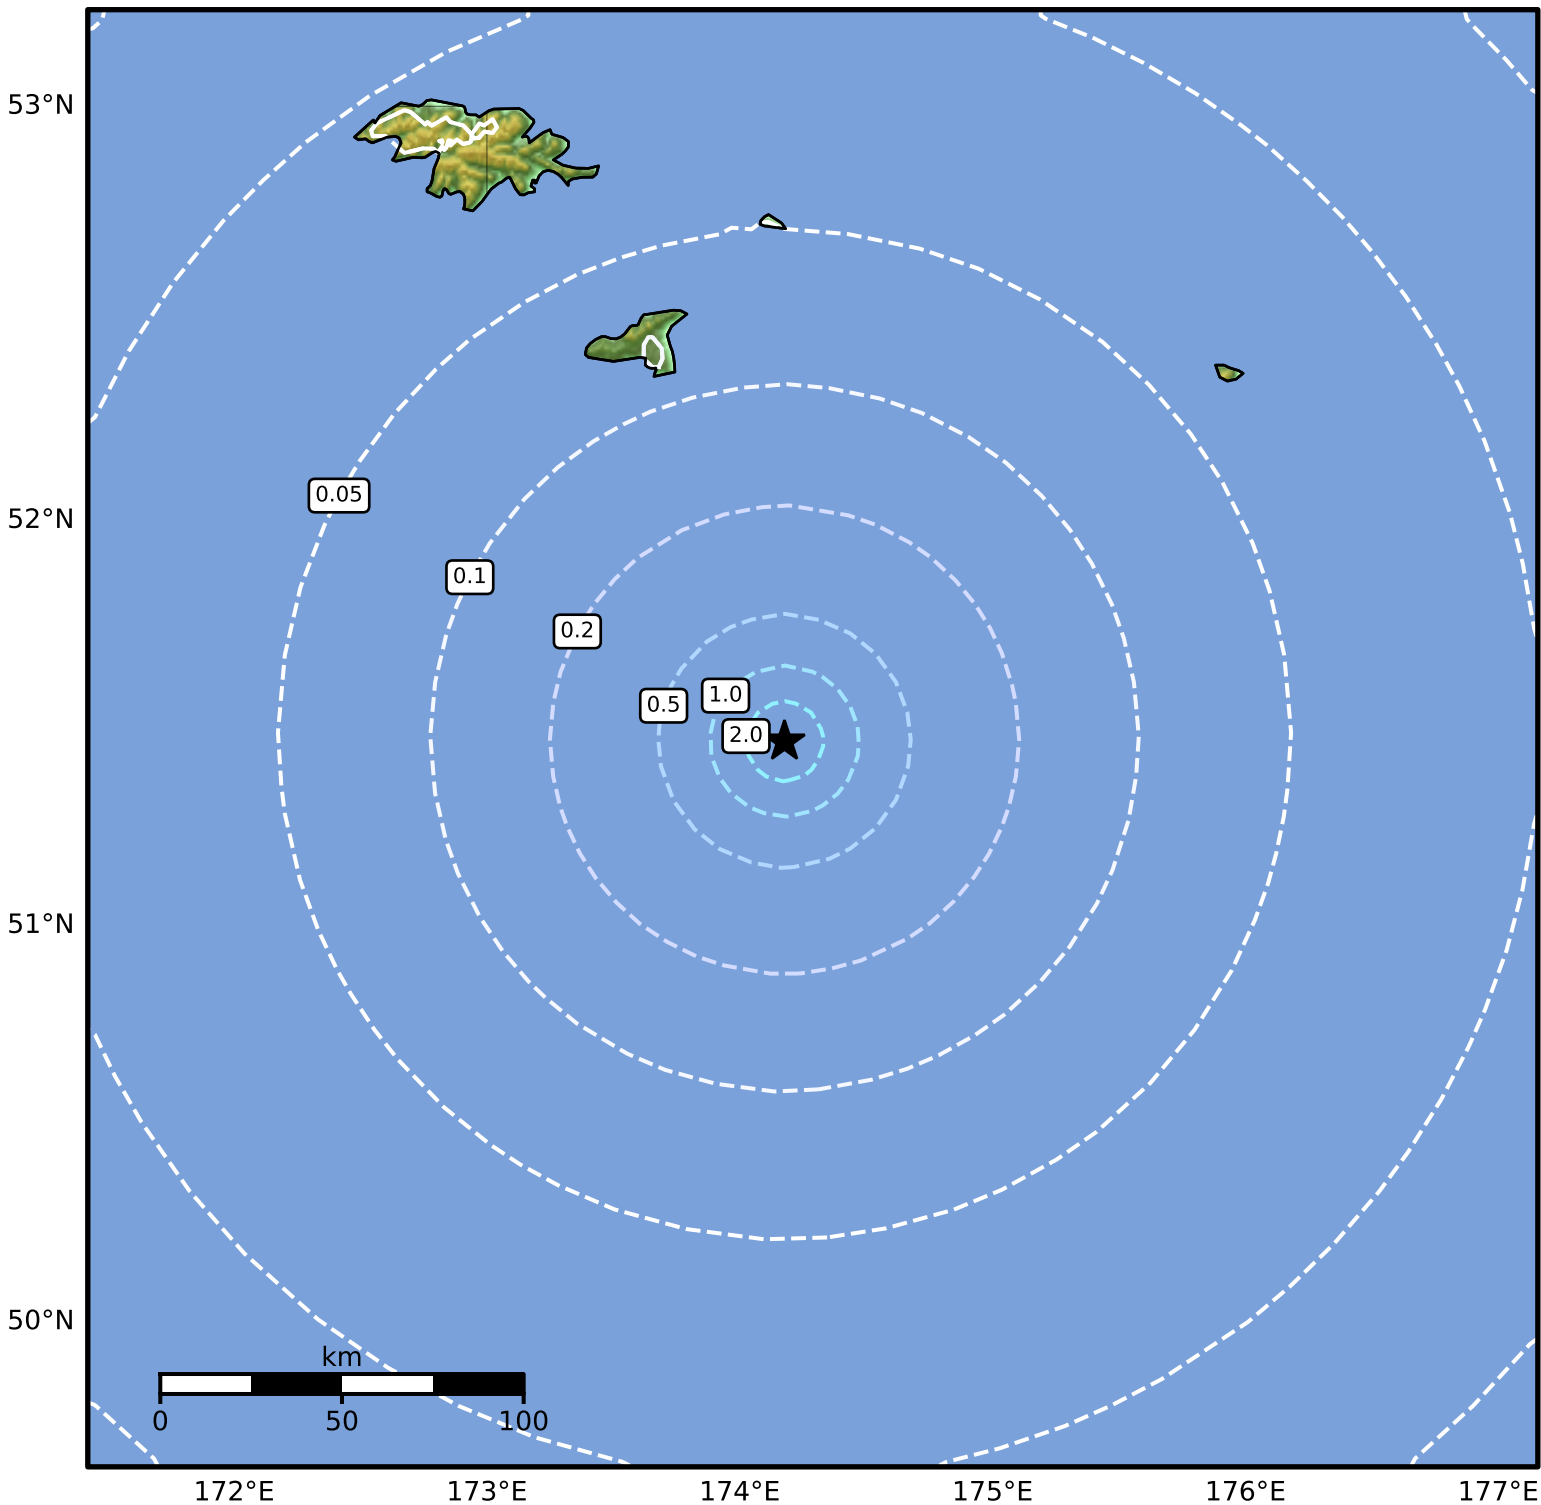

0.3 Second Peak Spectral Acceleration Map Alaska Earthquake Center
 ShakeMap: 178 km (111 miles) SSE of Attu Station
 Feb 18, 2026 14:16:17 UTC M4.2 N51.46 E174.18 Depth: 5.0km ID:a2026dlfgnj

SA(0.3) (%g)	0.1	0.2	0.5	1	2	5	10	20	50	100	200
---------------------	------------	------------	------------	----------	----------	----------	-----------	-----------	-----------	------------	------------

Scale based on Worden et al. (2012)

Version 1: Processed 2026-02-23T19:31:24Z

△ Seismic Instrument ○ Reported Intensity

★ Epicenter