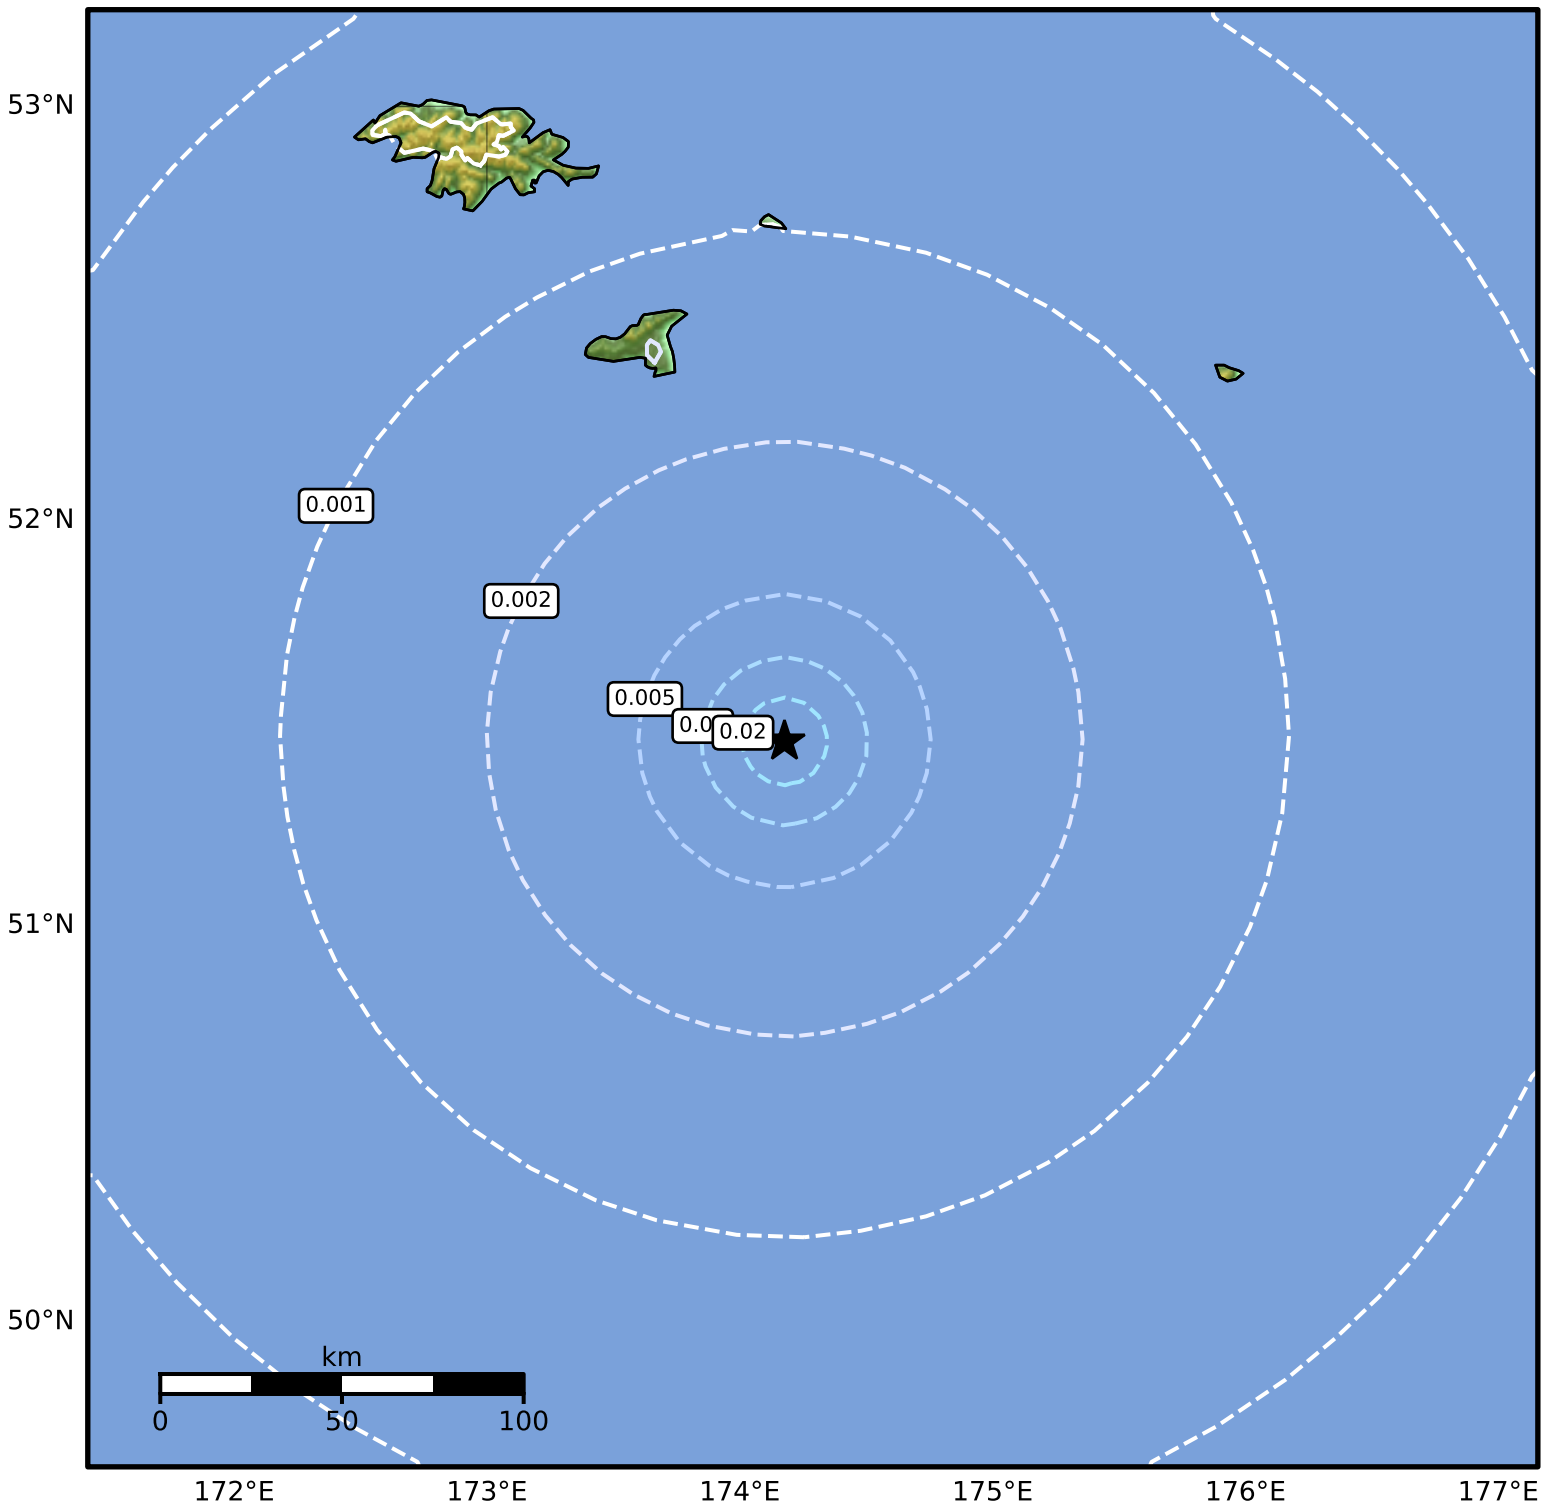

3.0 Second Peak Spectral Acceleration Map Alaska Earthquake Center  
 ShakeMap: 178 km (111 miles) SSE of Attu Station  
 Feb 18, 2026 14:16:17 UTC M4.2 N51.46 E174.18 Depth: 5.0km ID:a2026dlfgnj

Scale based on Worden et al. (2012)

Version 1: Processed 2026-02-23T19:31:24Z

△ Seismic Instrument ○ Reported Intensity

★ Epicenter