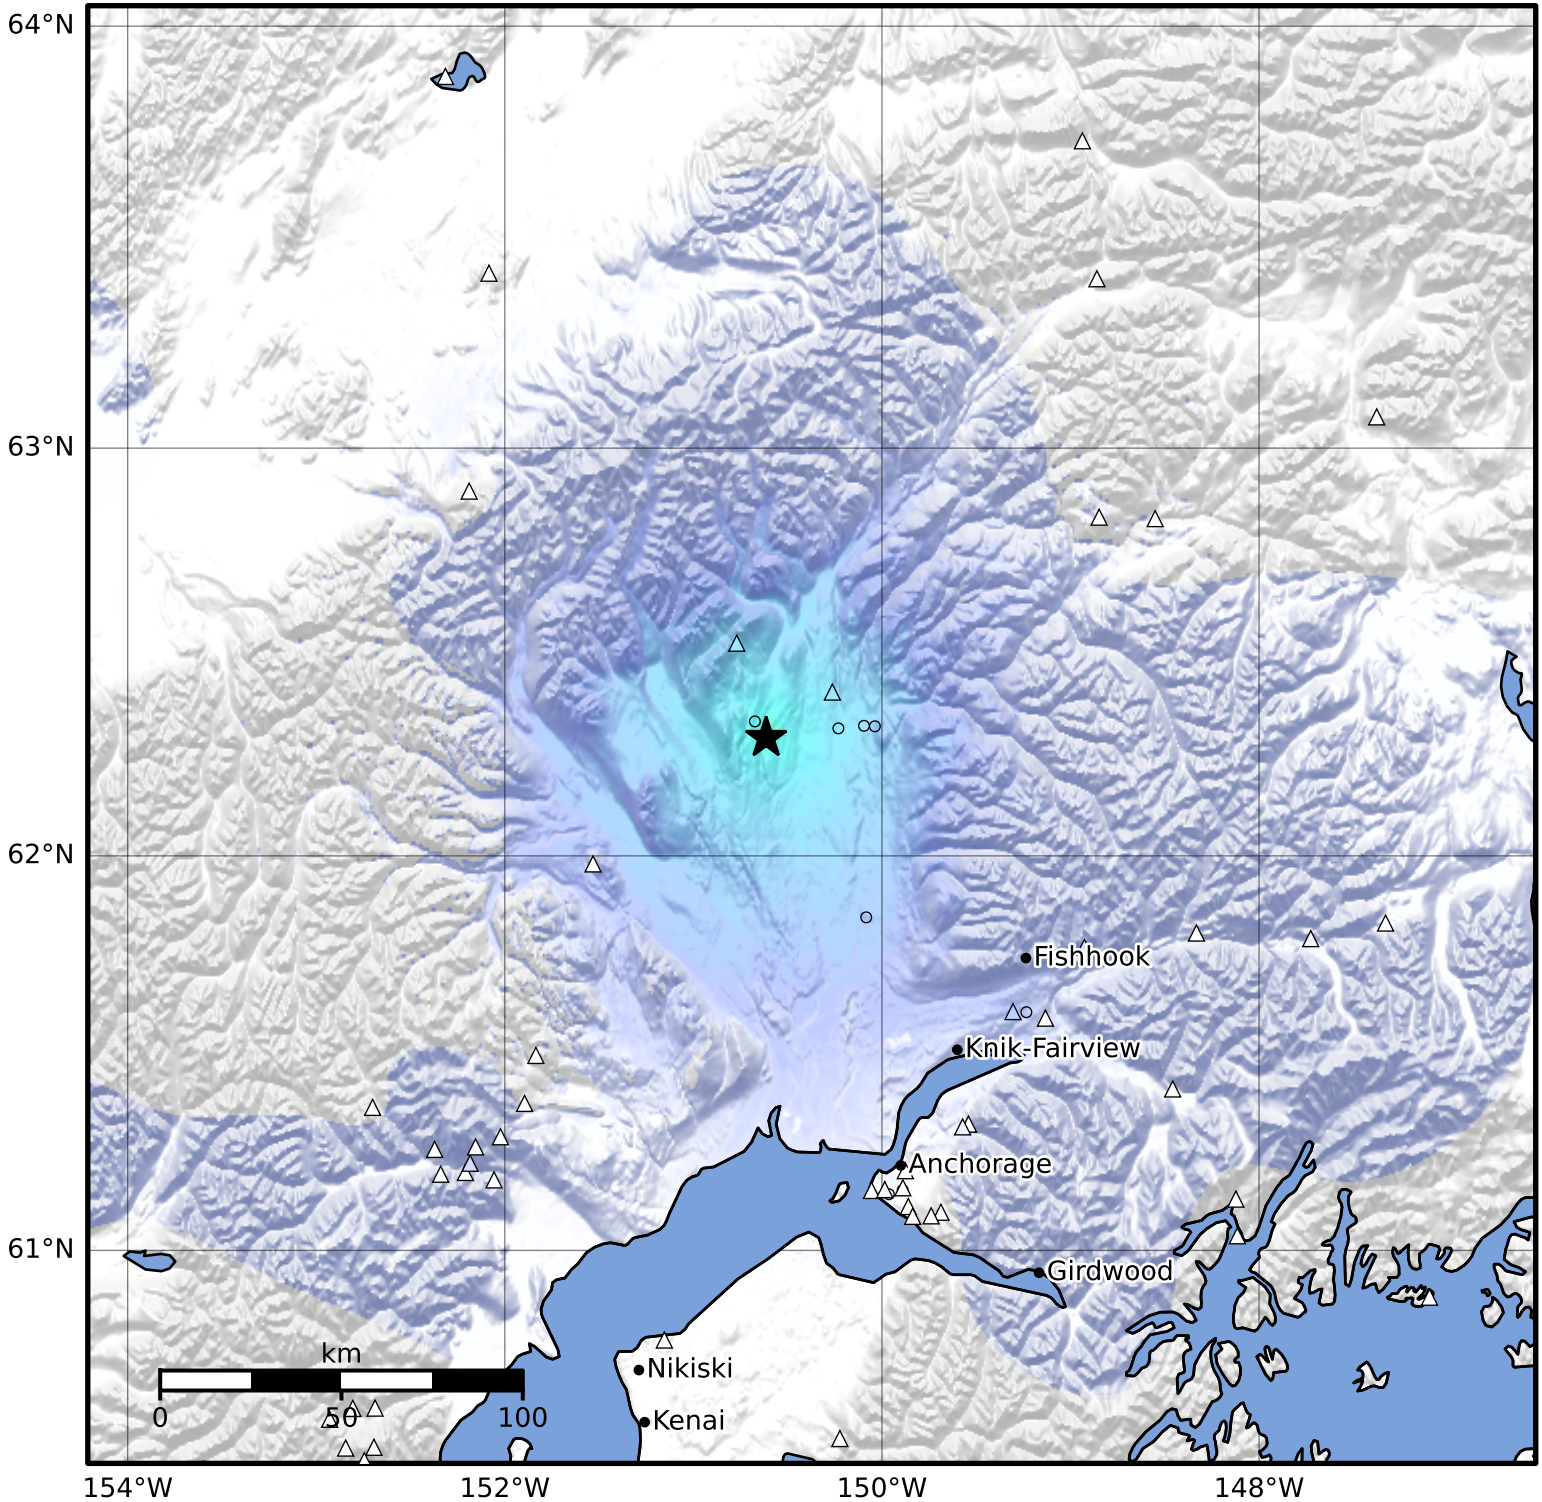

Macroseismic Intensity Map Alaska Earthquake Center
 ShakeMap: 26 km (16 miles) W of Talkeetna
 Feb 19, 2026 02:11:58 UTC M4.0 N62.29 W150.61 Depth: 5.0km ID:a2026dmcyvx

SHAKING	Not felt	Weak	Light	Moderate	Strong	Very strong	Severe	Violent	Extreme
DAMAGE	None	None	None	Very light	Light	Moderate	Moderate/heavy	Heavy	Very heavy
PGA(%g)	<0.0464	0.297	2.76	6.2	11.5	21.5	40.1	74.7	>139
PGV(cm/s)	<0.0215	0.135	1.41	4.65	9.64	20	41.4	85.8	>178
INTENSITY	I	II-III	IV	V	VI	VII	VIII	IX	X+

Scale based on Worden et al. (2012)

Version 2: Processed 2026-02-19T02:25:07Z

△ Seismic Instrument ○ Reported Intensity

★ Epicenter