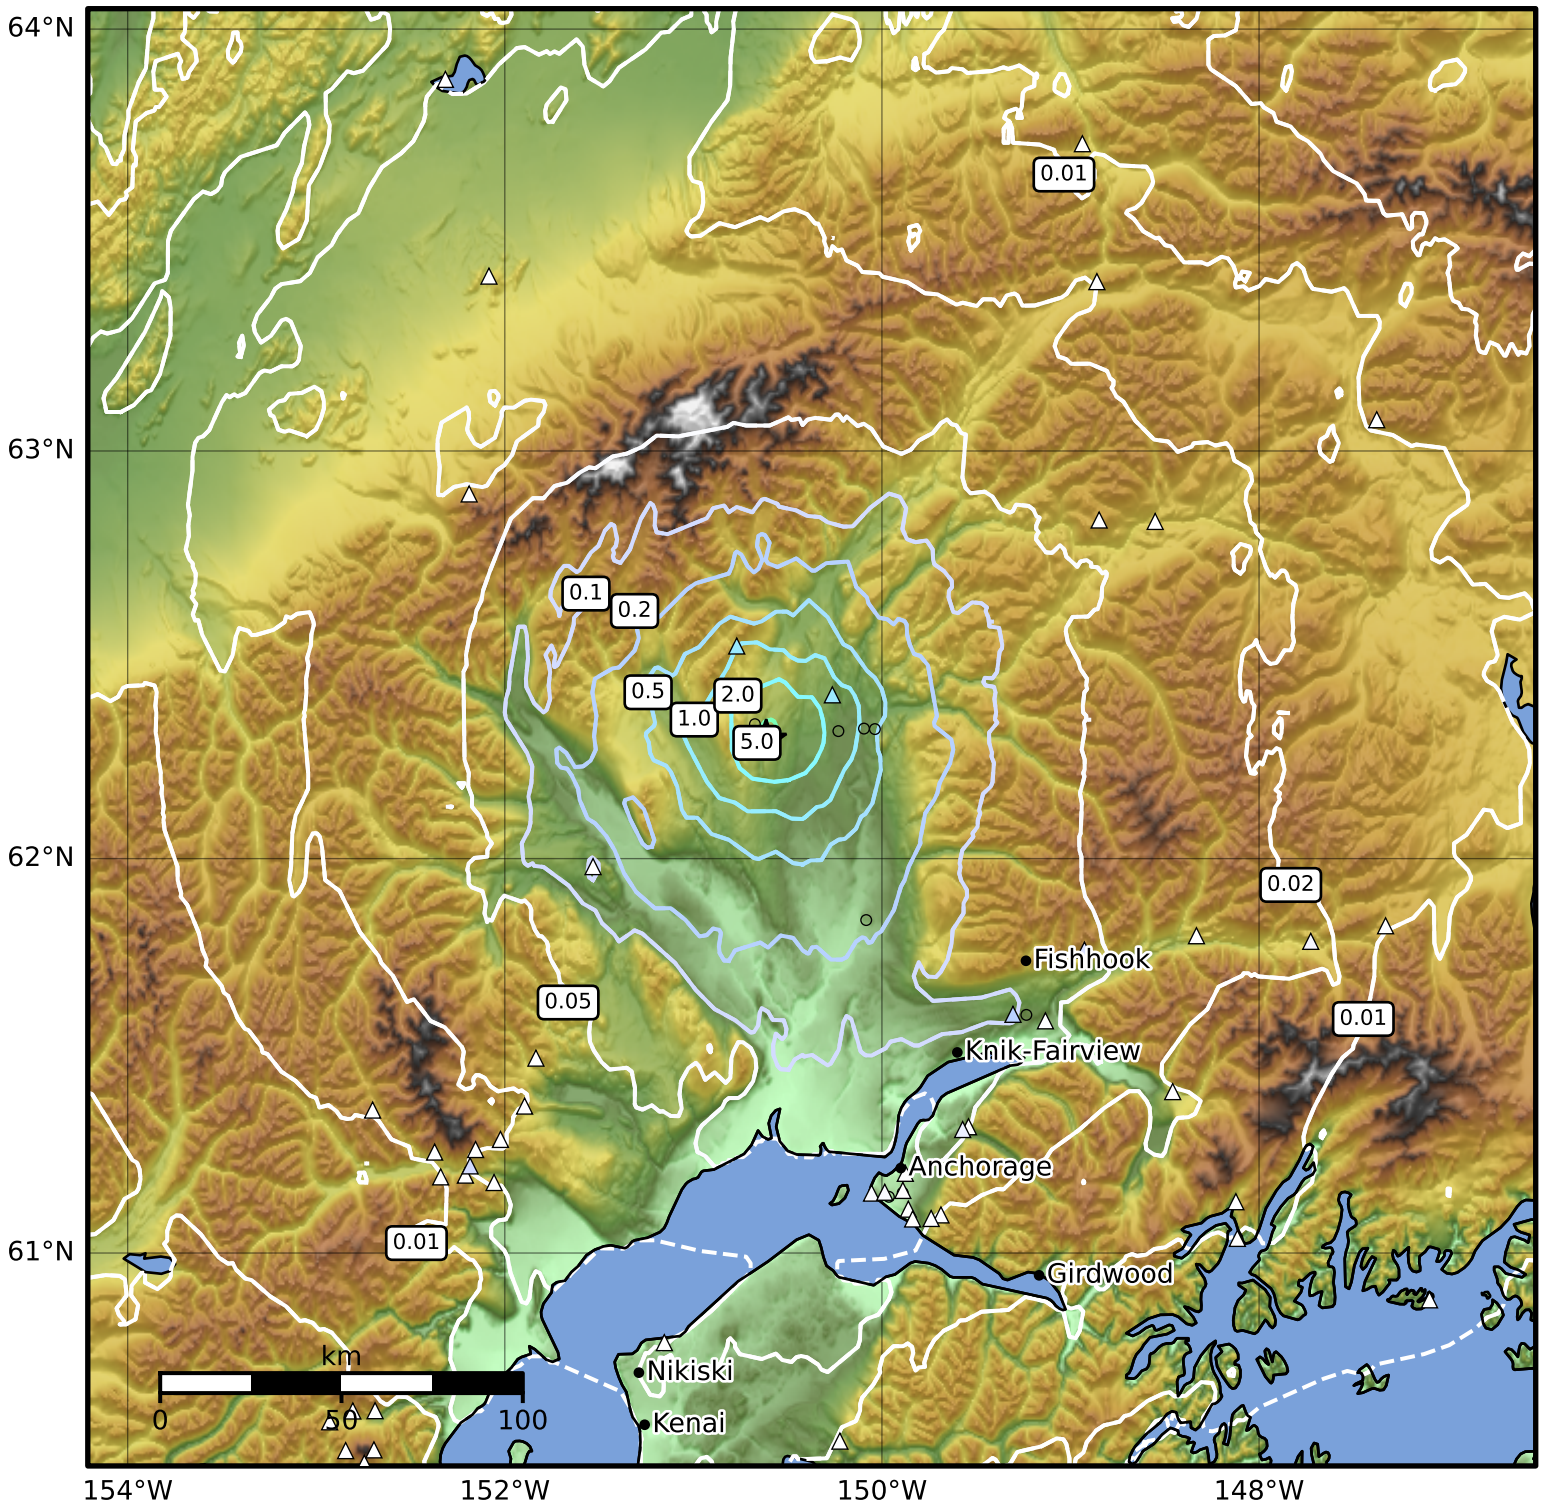

Peak Ground Acceleration Map Alaska Earthquake Center  
ShakeMap: 26 km (16 miles) W of Talkeetna  
Feb 19, 2026 02:11:58 UTC M4.0 N62.29 W150.61 Depth: 5.0km ID:a2026dmcyvx

PGA (%g)	0.1	0.2	0.5	1	2	5	10	20	50	100	200
----------	-----	-----	-----	---	---	---	----	----	----	-----	-----

Scale based on Worden et al. (2012)

△ Seismic Instrument ○ Reported Intensity

★ Epicenter

Version 2: Processed 2026-02-19T02:25:07Z