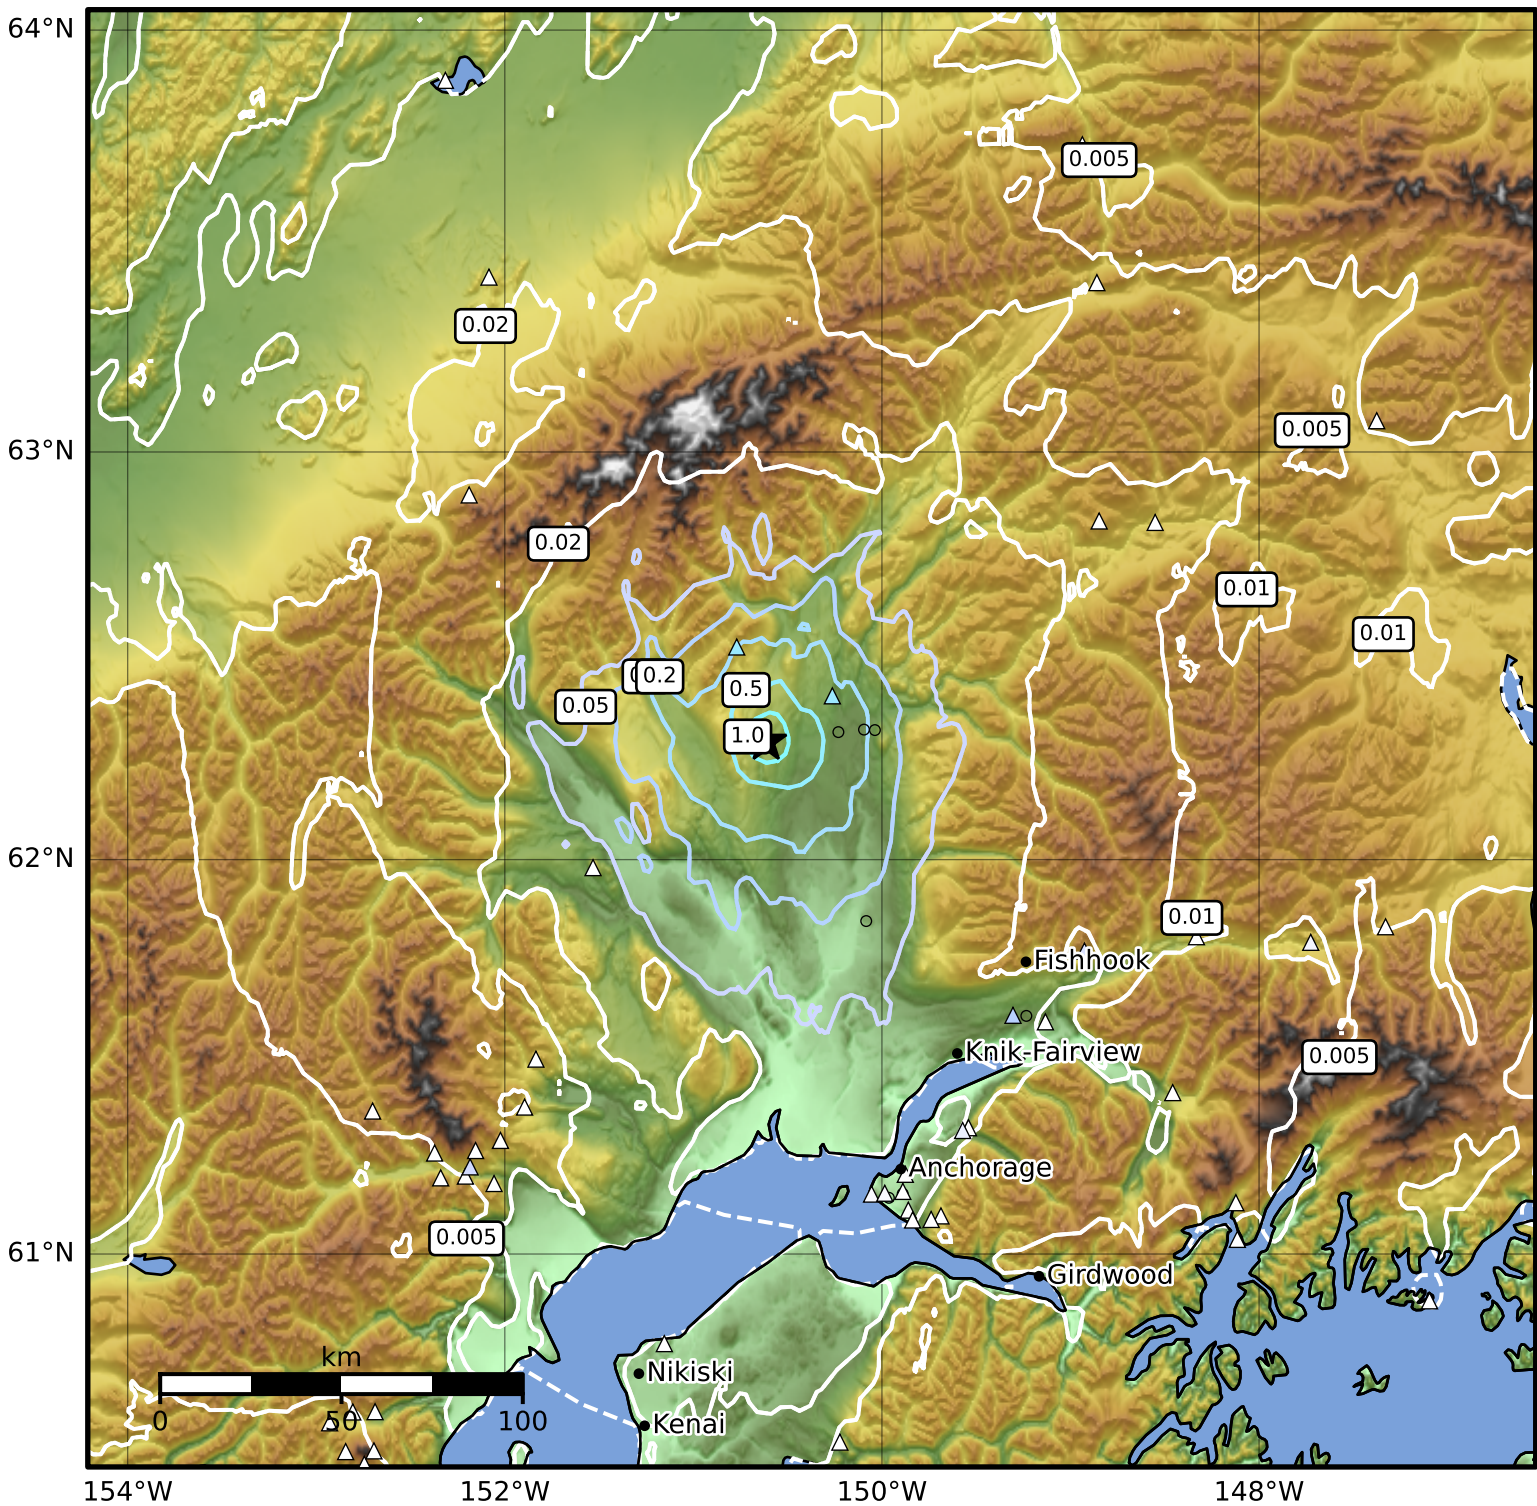

Peak Ground Velocity Map Alaska Earthquake Center  
ShakeMap: 26 km (16 miles) W of Talkeetna  
Feb 19, 2026 02:11:58 UTC M4.0 N62.29 W150.61 Depth: 5.0km ID:a2026dmcyvx

PGV (cm/s)	0.1	0.2	0.5	1	2	5	10	20	50	100	200
------------	-----	-----	-----	---	---	---	----	----	----	-----	-----

Scale based on Worden et al. (2012)

△ Seismic Instrument ○ Reported Intensity

★ Epicenter

Version 2: Processed 2026-02-19T02:25:07Z