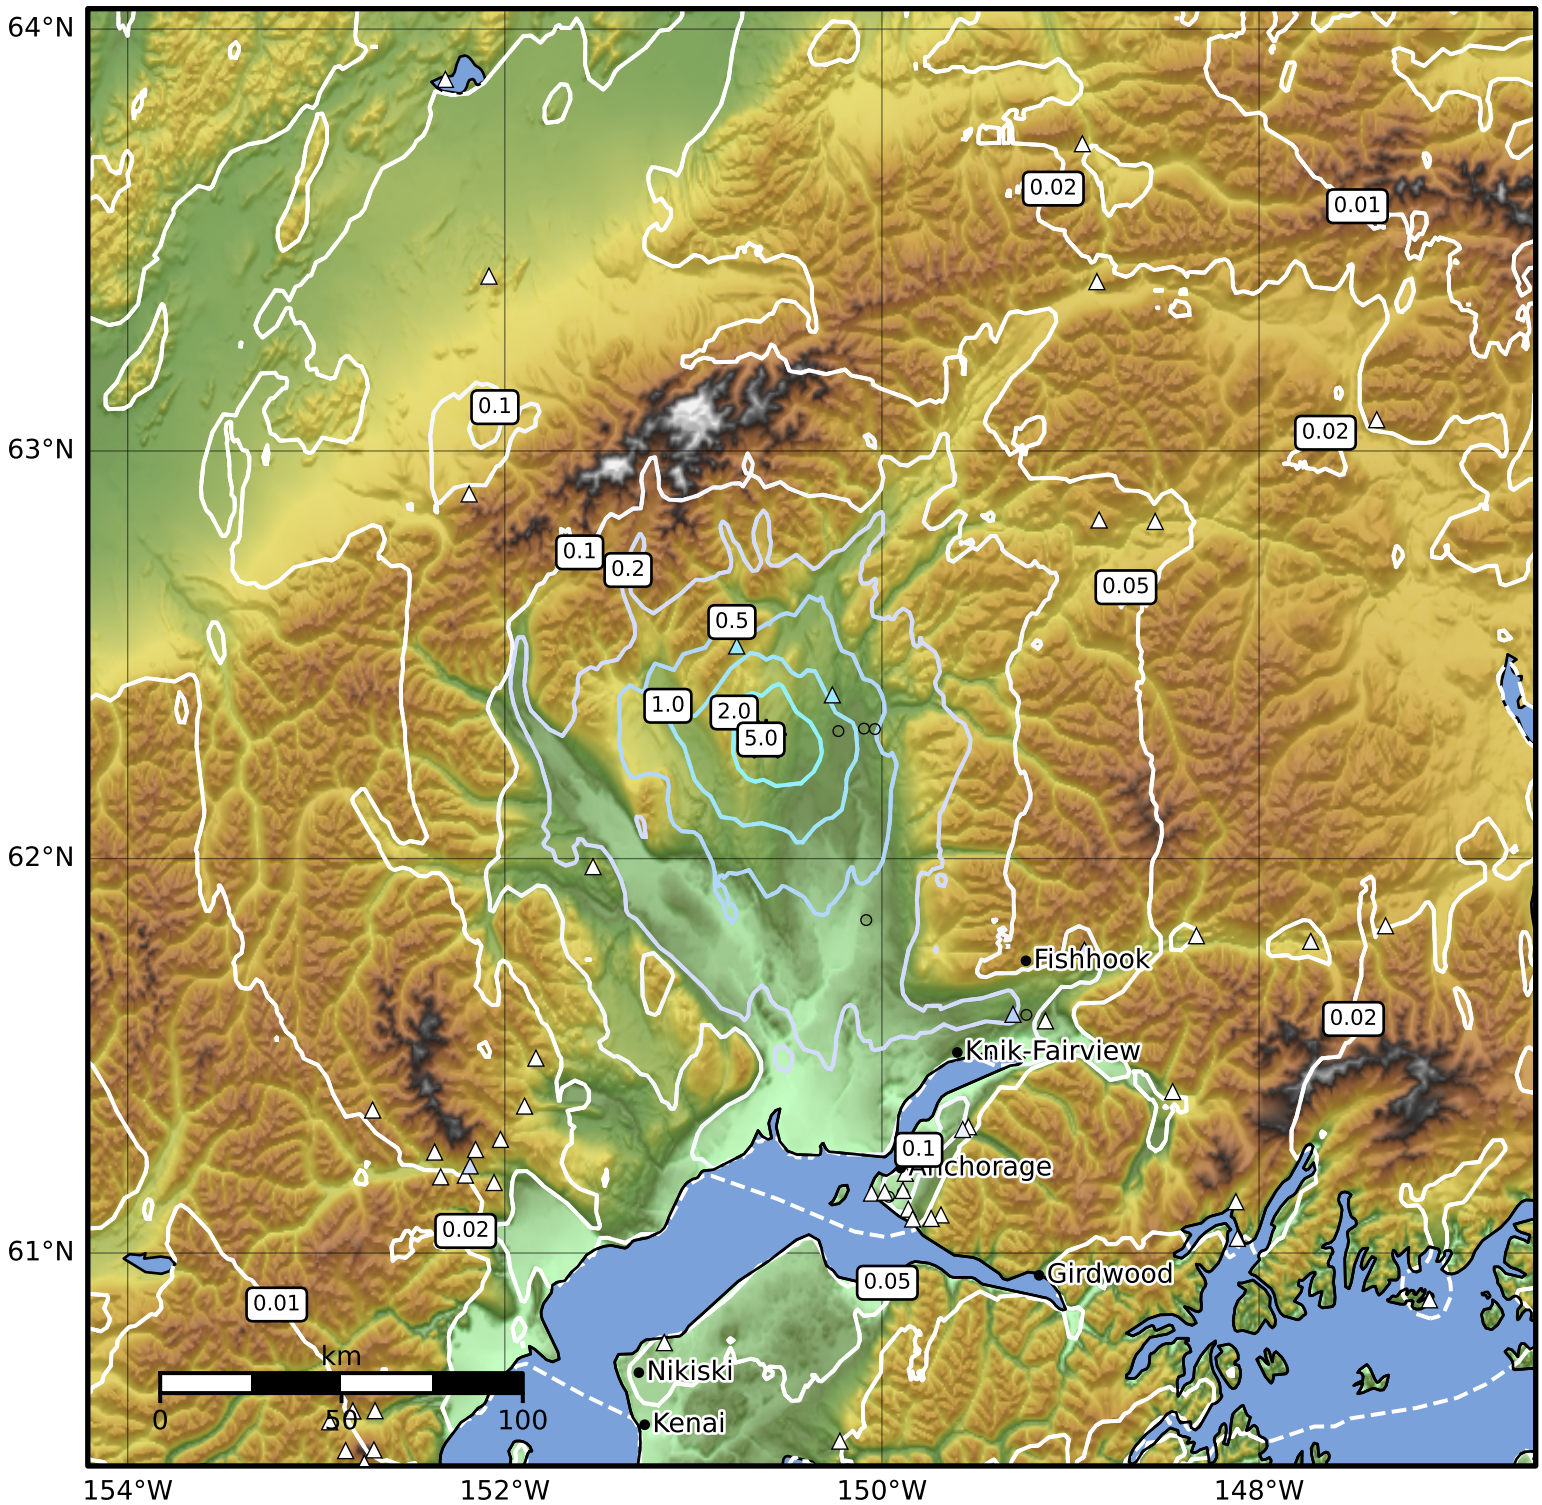

0.3 Second Peak Spectral Acceleration Map Alaska Earthquake Center
 ShakeMap: 26 km (16 miles) W of Talkeetna
 Feb 19, 2026 02:11:58 UTC M4.0 N62.29 W150.61 Depth: 5.0km ID:a2026dmcyvx

SA(0.3) (%g)	0.1	0.2	0.5	1	2	5	10	20	50	100	200
--------------	-----	-----	-----	---	---	---	----	----	----	-----	-----

Scale based on Worden et al. (2012)

Version 2: Processed 2026-02-19T02:25:07Z

△ Seismic Instrument ○ Reported Intensity ★ Epicenter