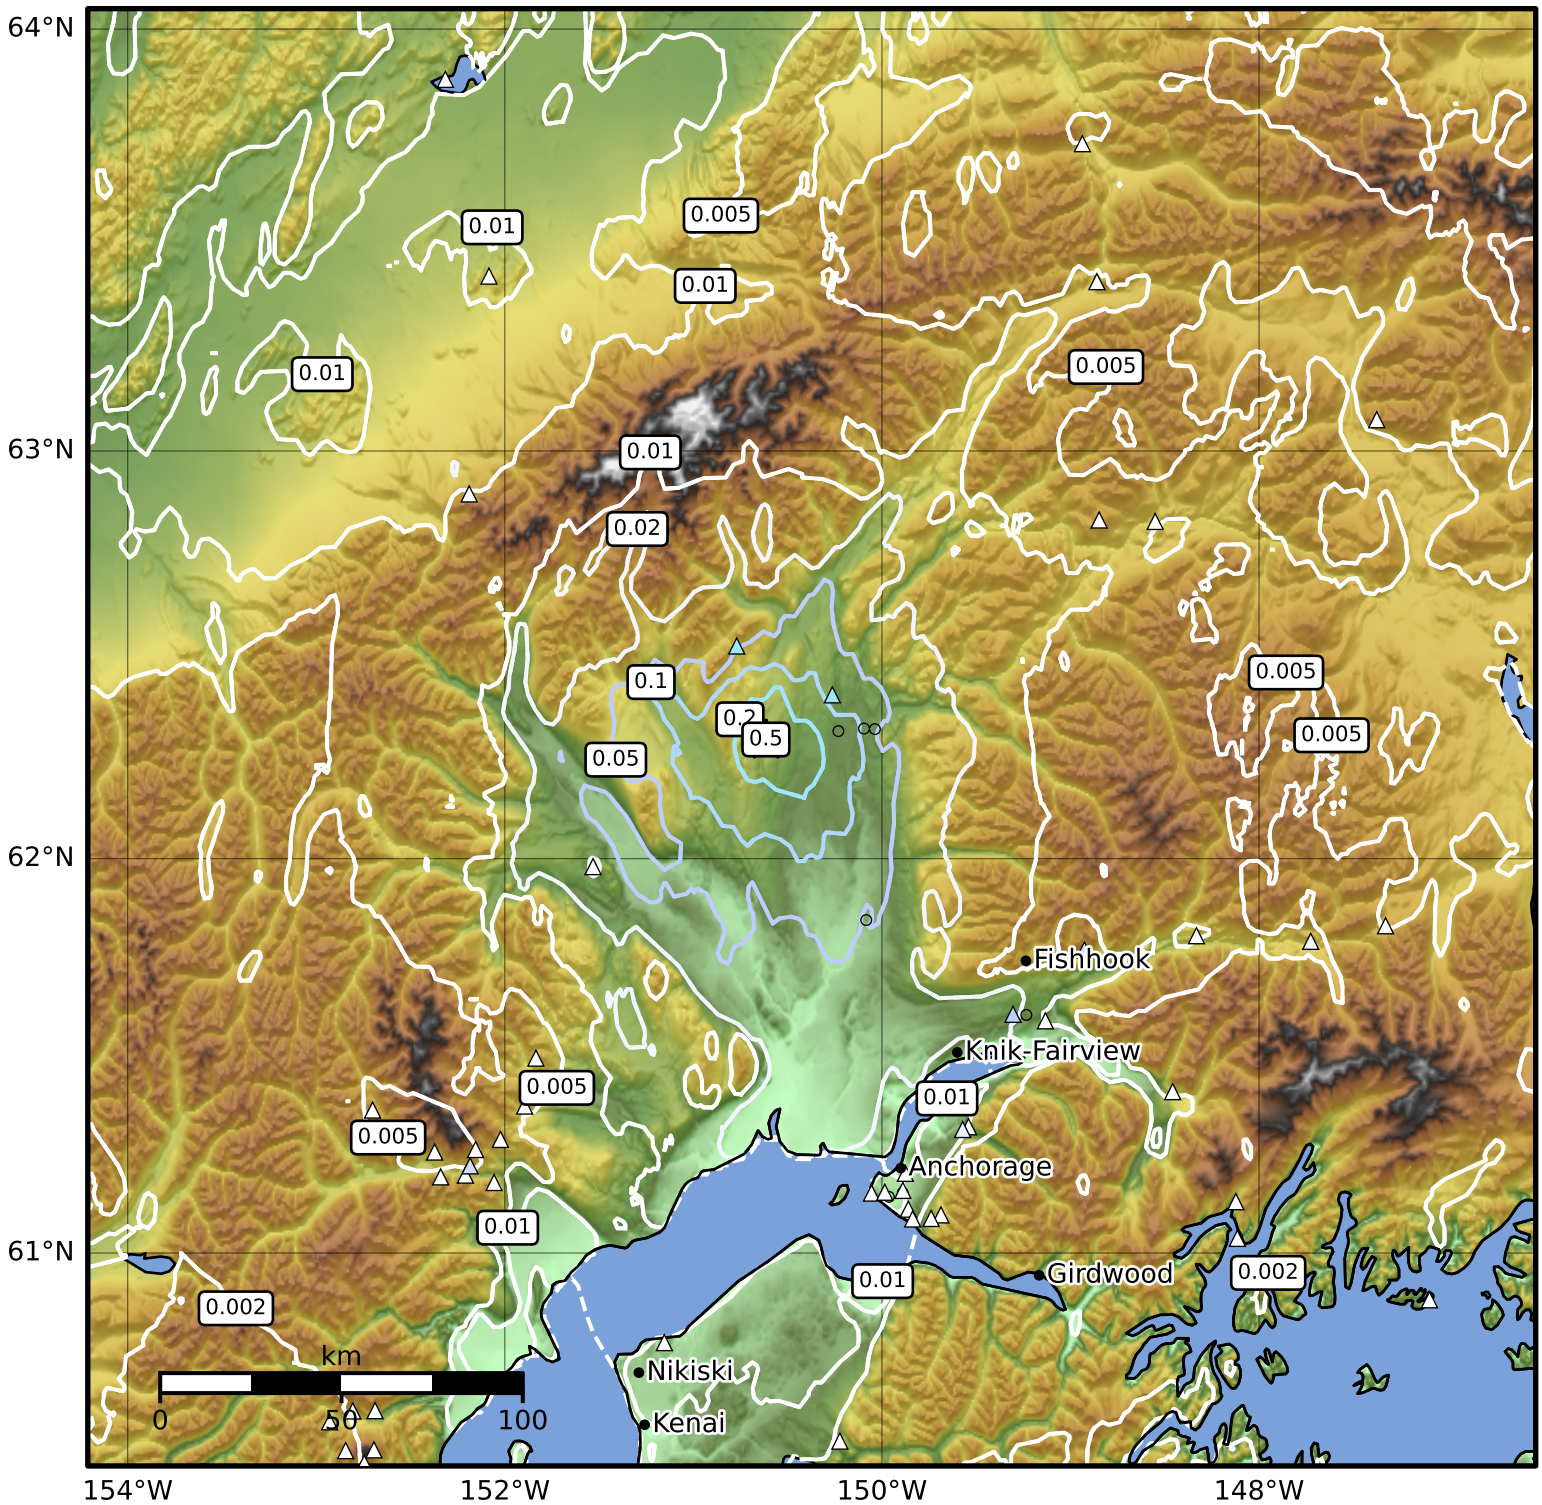

1.0 Second Peak Spectral Acceleration Map Alaska Earthquake Center
 ShakeMap: 26 km (16 miles) W of Talkeetna
 Feb 19, 2026 02:11:58 UTC M4.0 N62.29 W150.61 Depth: 5.0km ID:a2026dmcyvx

SA(1.0) (%g)	0.1	0.2	0.5	1	2	5	10	20	50	100	200
--------------	-----	-----	-----	---	---	---	----	----	----	-----	-----

Scale based on Worden et al. (2012)

Version 2: Processed 2026-02-19T02:25:07Z

△ Seismic Instrument ○ Reported Intensity ★ Epicenter