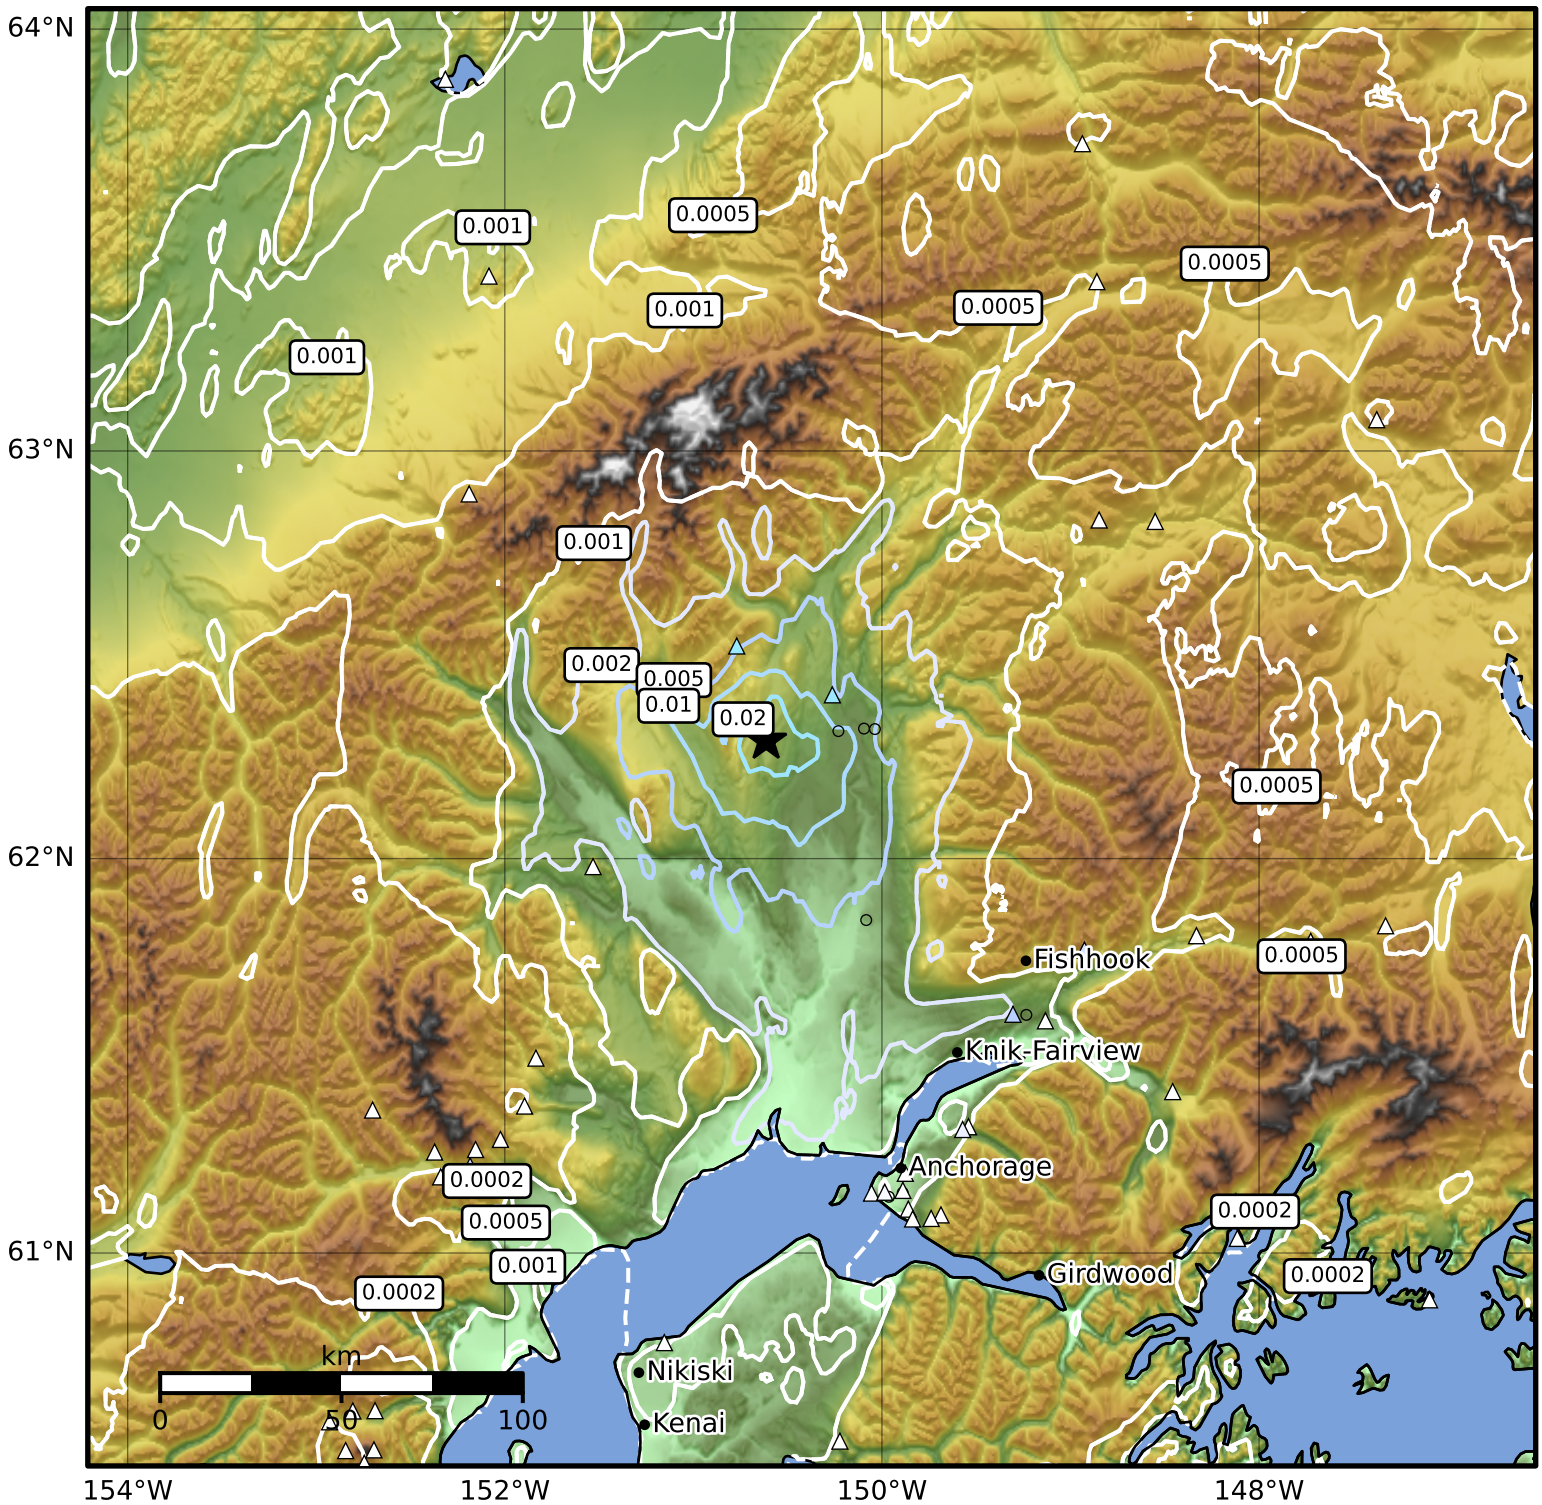

3.0 Second Peak Spectral Acceleration Map Alaska Earthquake Center
 ShakeMap: 26 km (16 miles) W of Talkeetna
 Feb 19, 2026 02:11:58 UTC M4.0 N62.29 W150.61 Depth: 5.0km ID:a2026dmcyvx

Scale based on Worden et al. (2012)

Version 2: Processed 2026-02-19T02:25:07Z

△ Seismic Instrument ○ Reported Intensity ★ Epicenter