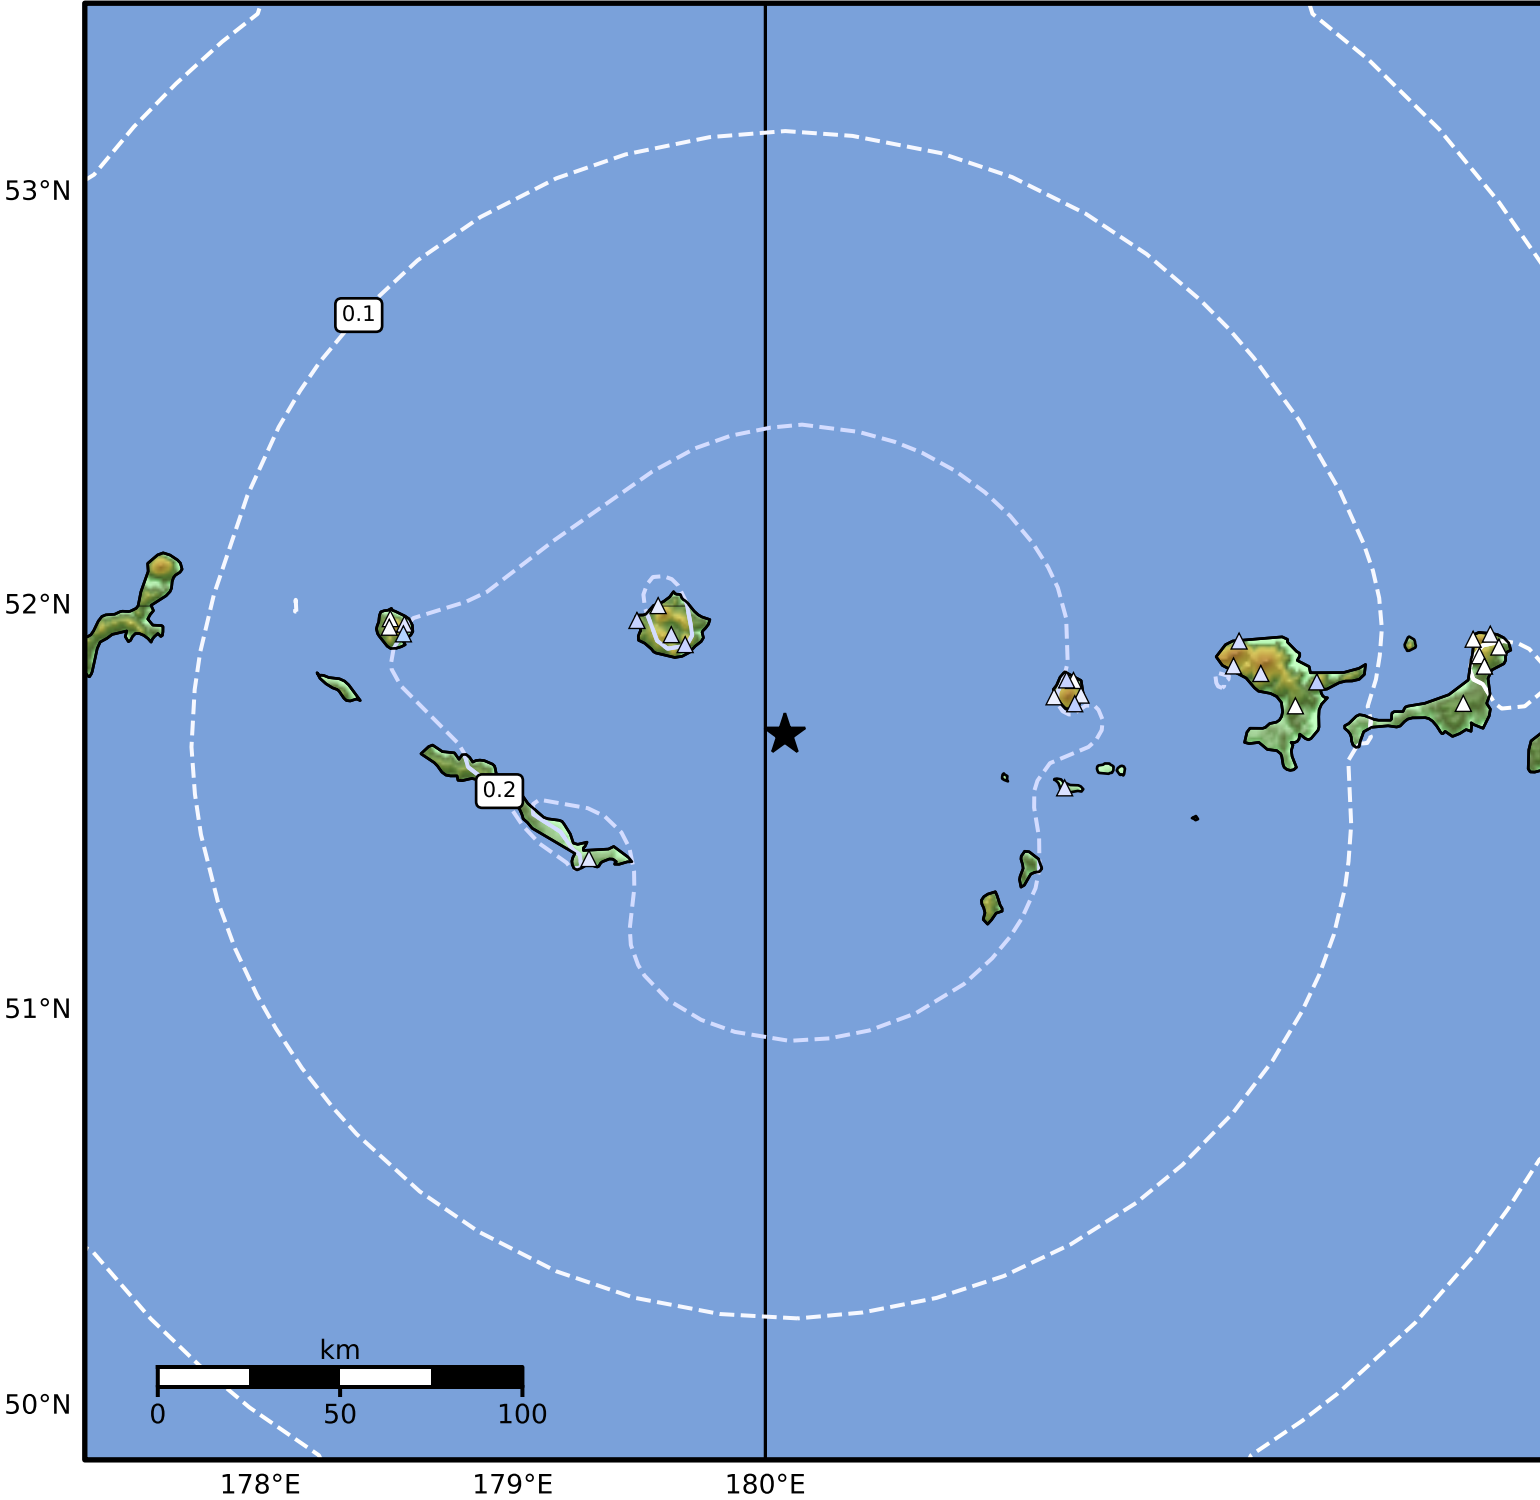

0.3 Second Peak Spectral Acceleration Map Alaska Earthquake Center
 ShakeMap: 230 km (143 miles) W of Adak
 Feb 19, 2026 06:37:26 UTC M4.5 N51.68 W179.92 Depth: 125.4km ID:a2026dmltqs

SA(0.3) (%g)	0.1	0.2	0.5	1	2	5	10	20	50	100	200
--------------	-----	-----	-----	---	---	---	----	----	----	-----	-----

Scale based on Worden et al. (2012)

Version 5: Processed 2026-02-19T18:09:49Z

△ Seismic Instrument ○ Reported Intensity

★ Epicenter