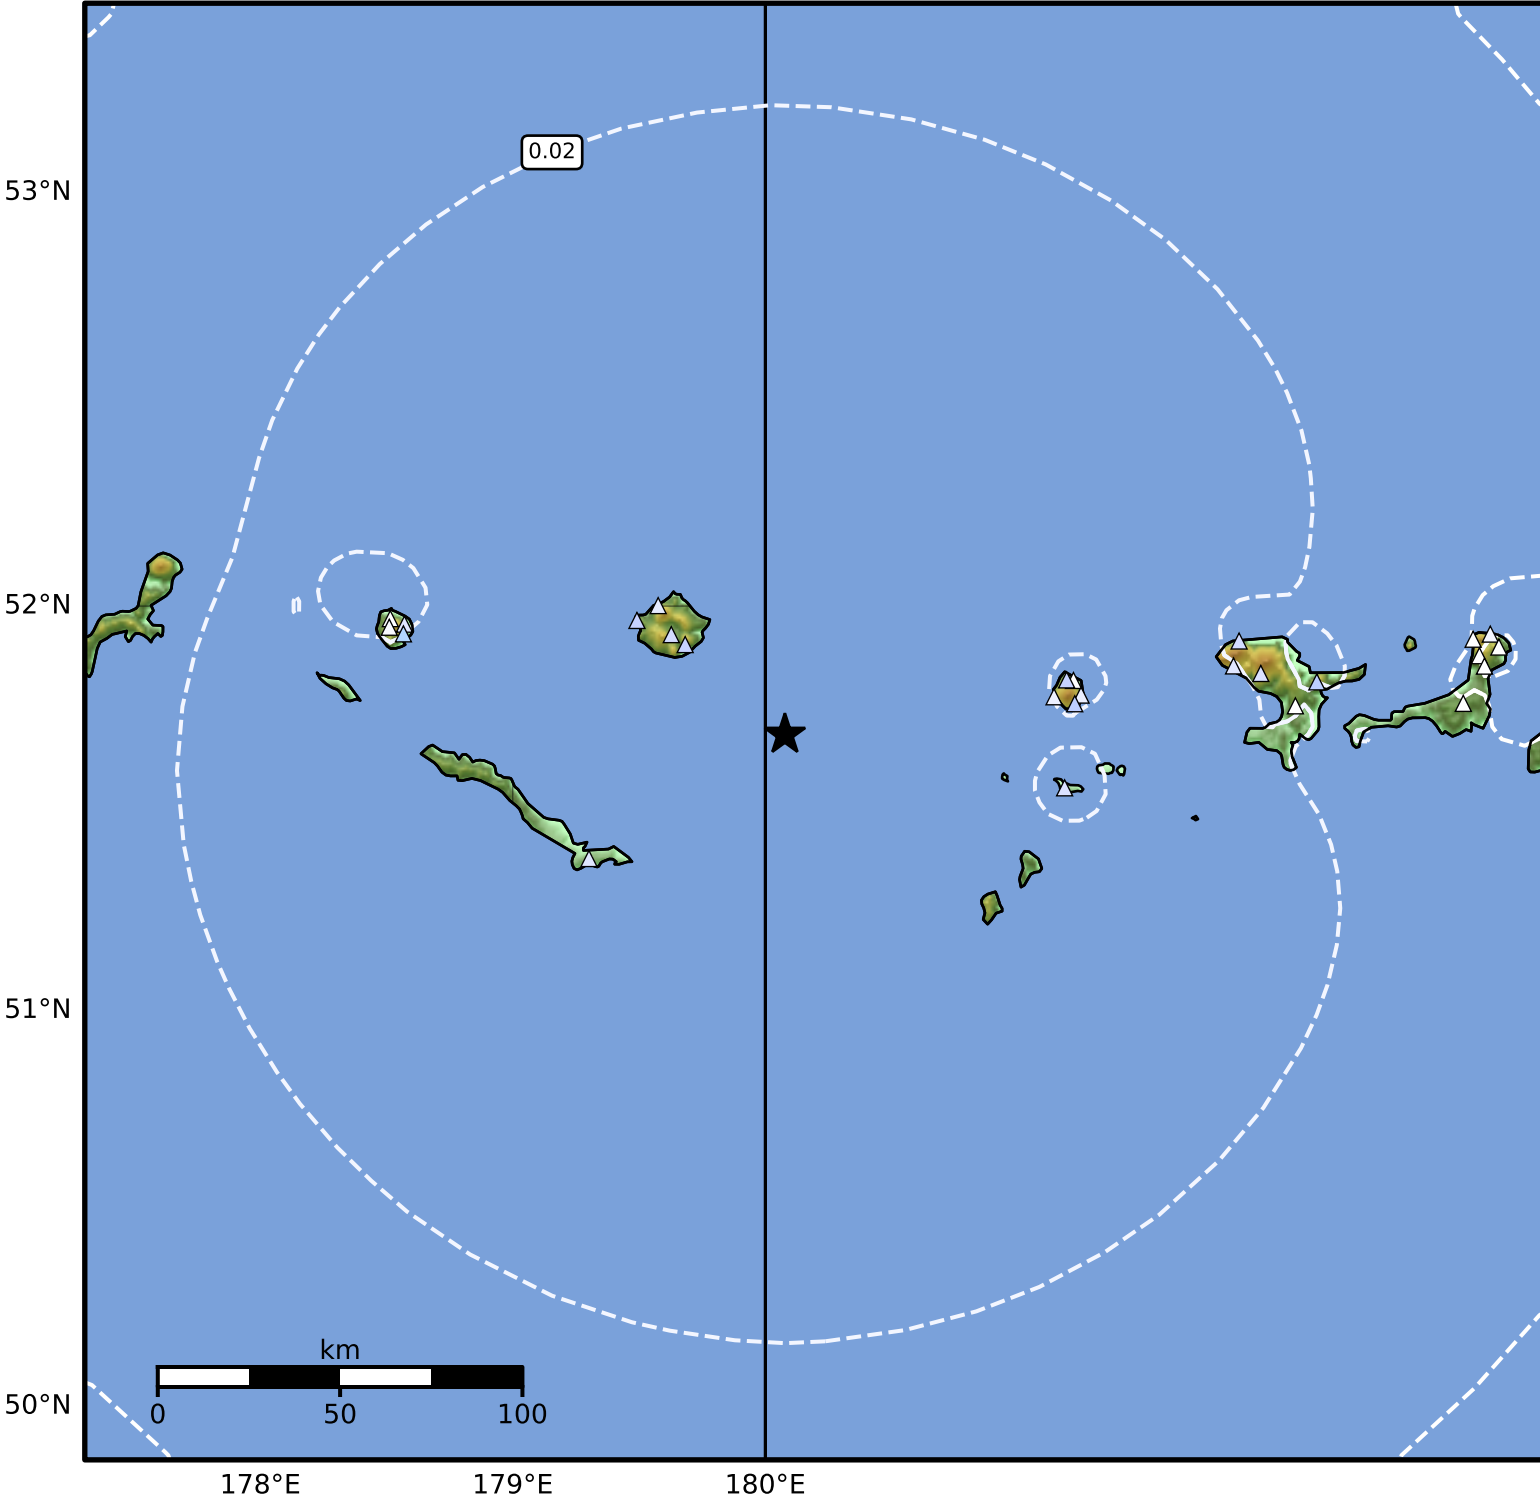

1.0 Second Peak Spectral Acceleration Map Alaska Earthquake Center
 ShakeMap: 230 km (143 miles) W of Adak
 Feb 19, 2026 06:37:26 UTC M4.5 N51.68 W179.92 Depth: 125.4km ID:a2026dmltqs

SA(1.0) (%g)	0.1	0.2	0.5	1	2	5	10	20	50	100	200
--------------	-----	-----	-----	---	---	---	----	----	----	-----	-----

Scale based on Worden et al. (2012)

△ Seismic Instrument ○ Reported Intensity

★ Epicenter

Version 5: Processed 2026-02-19T18:09:49Z