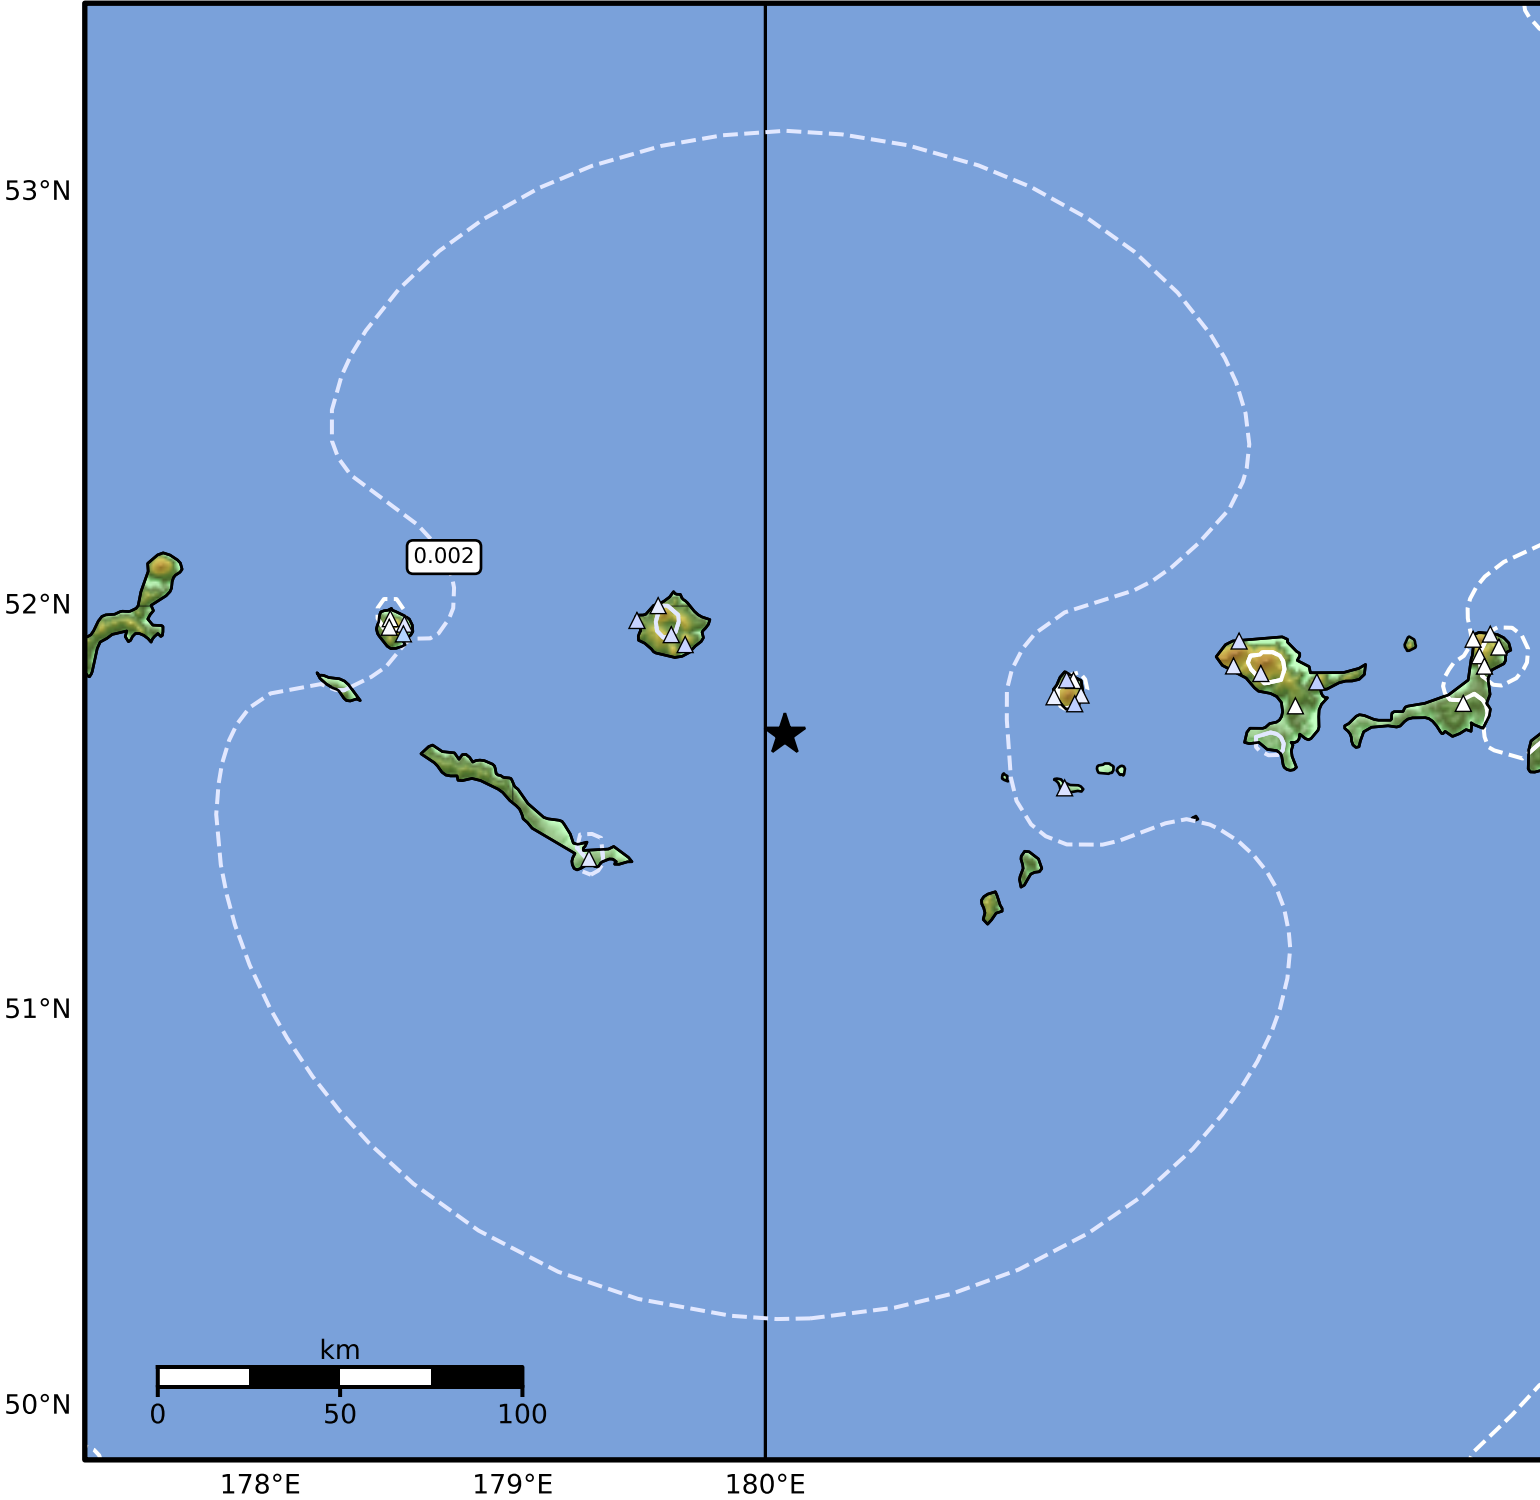

3.0 Second Peak Spectral Acceleration Map Alaska Earthquake Center
ShakeMap: 230 km (143 miles) W of Adak
Feb 19, 2026 06:37:26 UTC M4.5 N51.68 W179.92 Depth: 125.4km ID:a2026dmltqs

SA(3.0) (%g)	0.1	0.2	0.5	1	2	5	10	20	50
--------------	-----	-----	-----	---	---	---	----	----	----

Scale based on Worden et al. (2012)

△ Seismic Instrument ○ Reported Intensity

★ Epicenter

Version 5: Processed 2026-02-19T18:09:49Z