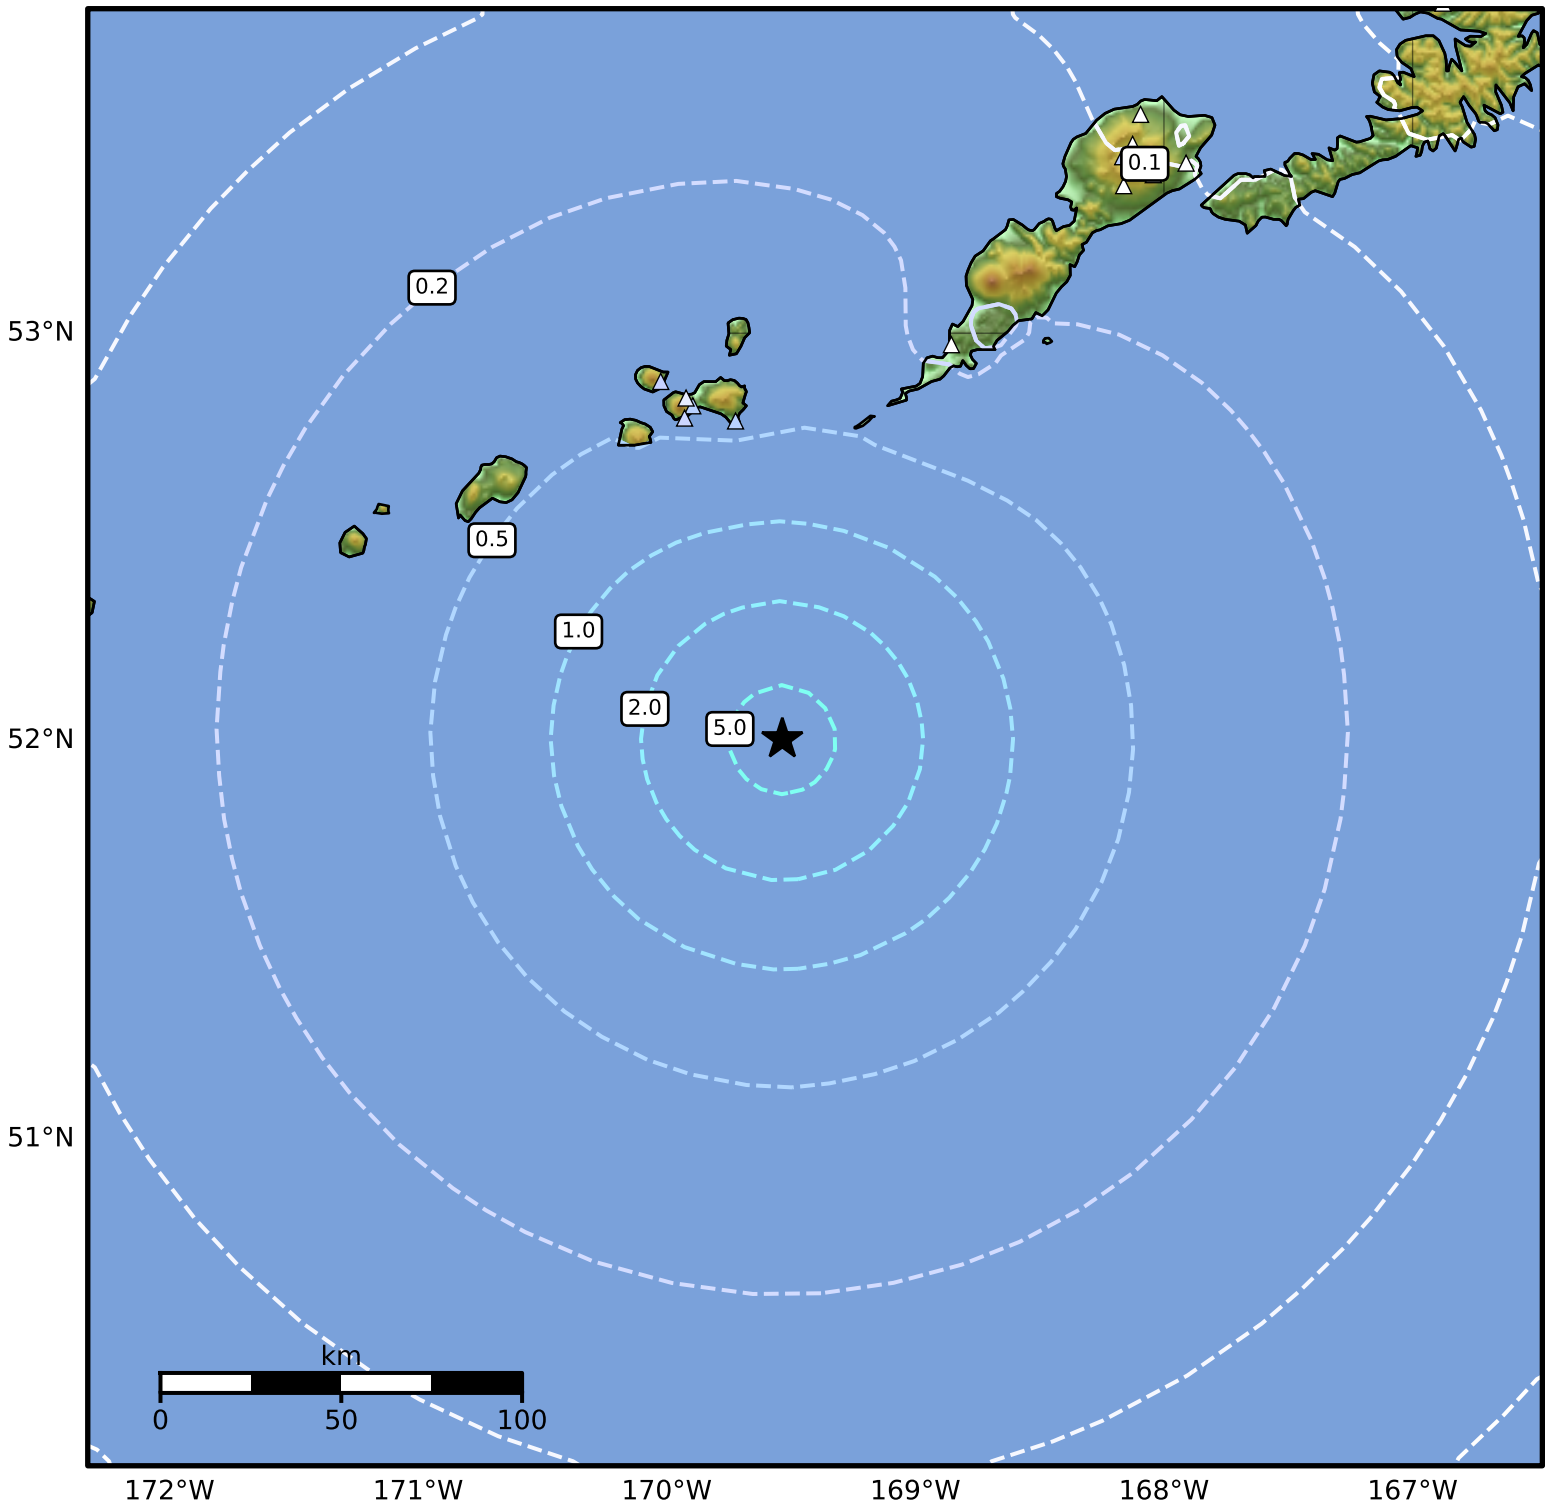

0.3 Second Peak Spectral Acceleration Map Alaska Earthquake Center
 ShakeMap: 114 km (71 miles) SSW of Nikolski
 Feb 19, 2026 14:38:42 UTC M4.6 N52.00 W169.53 Depth: 15.8km ID:a2026dnbsfq

SA(0.3) (%g)	0.1	0.2	0.5	1	2	5	10	20	50	100	200
--------------	-----	-----	-----	---	---	---	----	----	----	-----	-----

Scale based on Worden et al. (2012)

Version 5: Processed 2026-02-19T18:53:03Z

△ Seismic Instrument ○ Reported Intensity

★ Epicenter