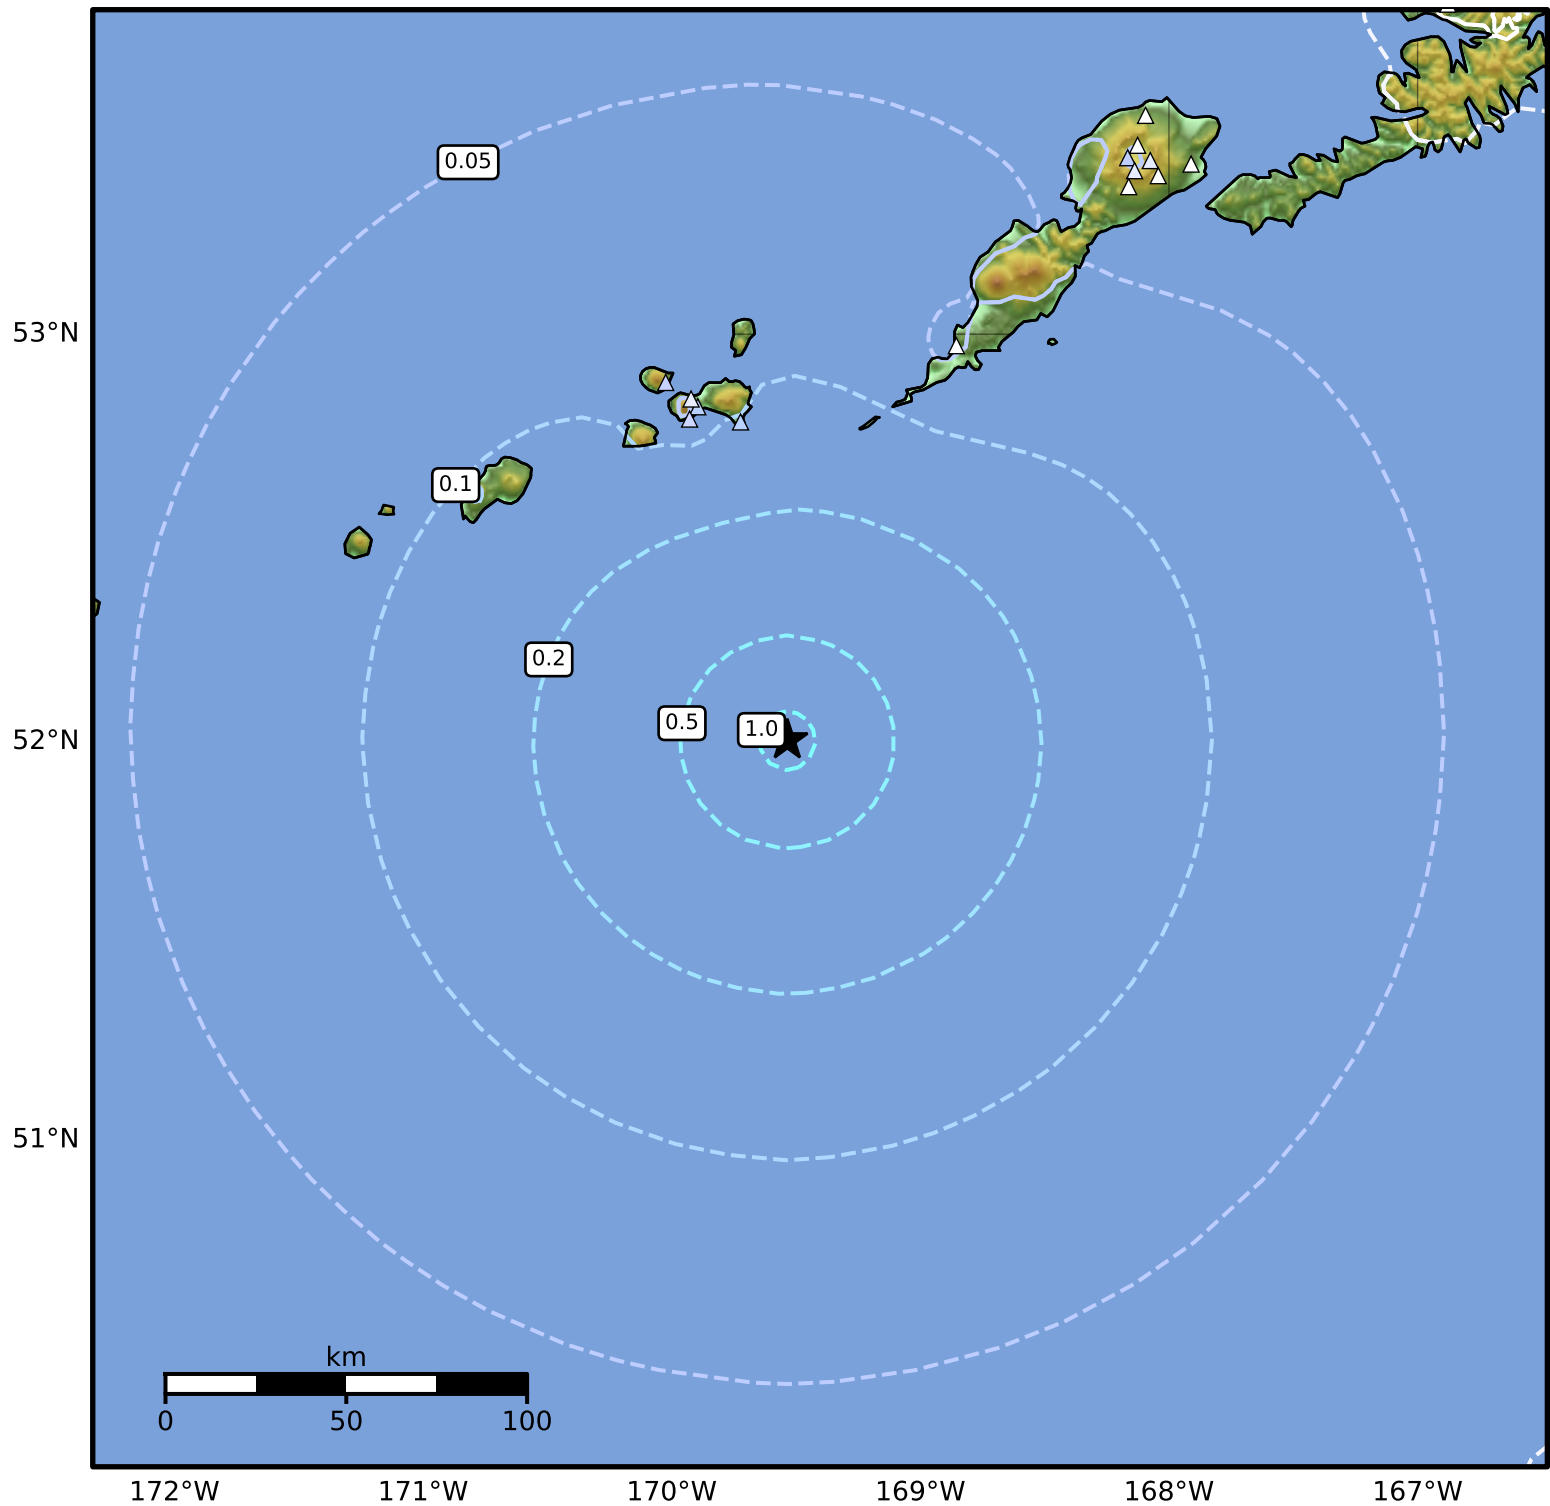

1.0 Second Peak Spectral Acceleration Map Alaska Earthquake Center
 ShakeMap: 114 km (71 miles) SSW of Nikolski
 Feb 19, 2026 14:38:42 UTC M4.6 N52.00 W169.53 Depth: 15.8km ID:a2026dnbsfq

SA(1.0) (%g)	0.1	0.2	0.5	1	2	5	10	20	50	100	200
--------------	-----	-----	-----	---	---	---	----	----	----	-----	-----

Scale based on Worden et al. (2012)

Version 5: Processed 2026-02-19T18:53:03Z

△ Seismic Instrument ○ Reported Intensity

★ Epicenter