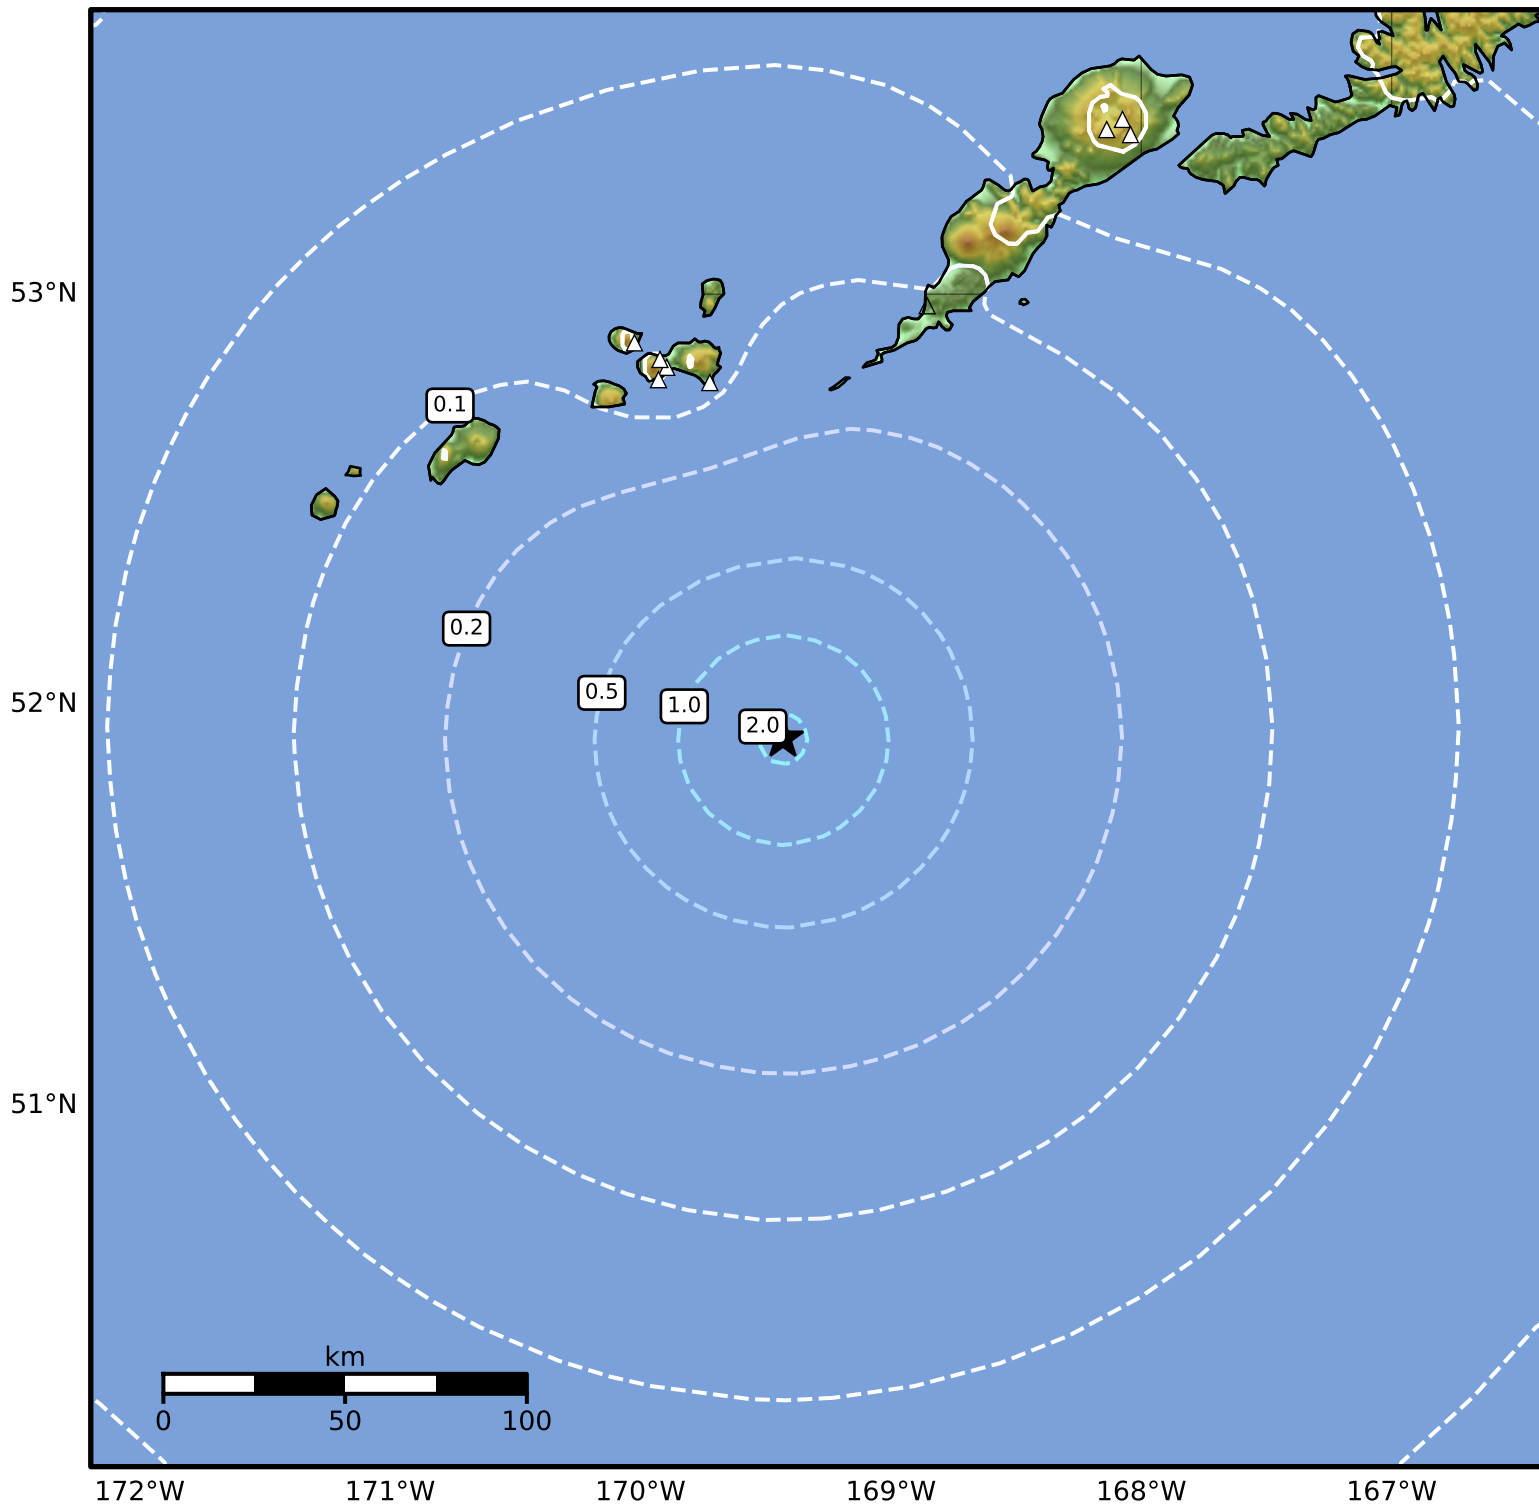

0.3 Second Peak Spectral Acceleration Map Alaska Earthquake Center
 ShakeMap: 119 km (74 miles) SSW of Nikolski
 Feb 19, 2026 15:14:58 UTC M4.0 N51.92 W169.43 Depth: 20.0km ID:a2026dncxvw

SA(0.3) (%g)	0.1	0.2	0.5	1	2	5	10	20	50	100	200
--------------	-----	-----	-----	---	---	---	----	----	----	-----	-----

Scale based on Worden et al. (2012)

Version 2: Processed 2026-02-19T19:03:40Z

△ Seismic Instrument ○ Reported Intensity

★ Epicenter