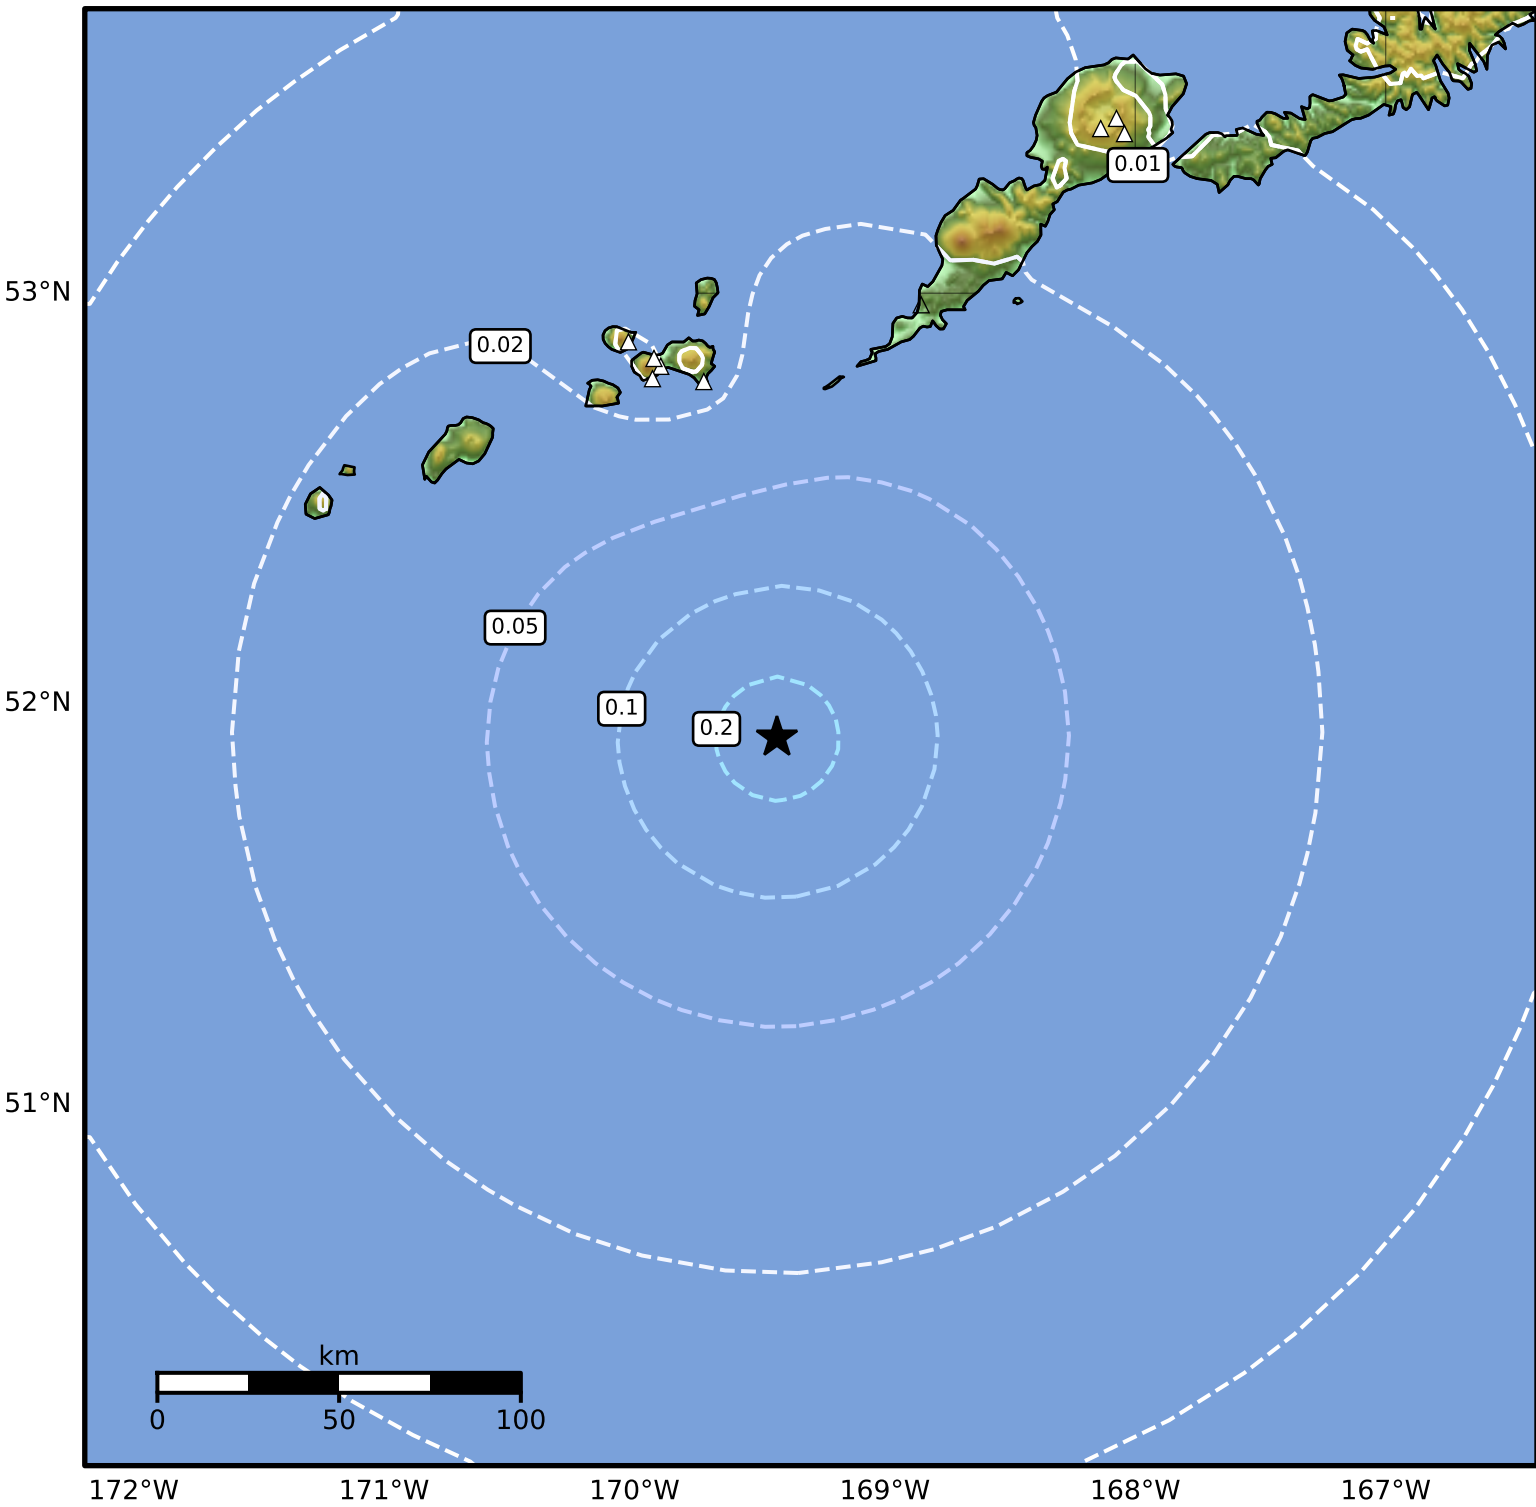

1.0 Second Peak Spectral Acceleration Map Alaska Earthquake Center
ShakeMap: 119 km (74 miles) SSW of Nikolski
Feb 19, 2026 15:14:58 UTC M4.0 N51.92 W169.43 Depth: 20.0km ID:a2026dncxvw

SA(1.0) (%g)	0.1	0.2	0.5	1	2	5	10	20	50	100	200
--------------	-----	-----	-----	---	---	---	----	----	----	-----	-----

Scale based on Worden et al. (2012)

Version 2: Processed 2026-02-19T19:03:40Z

△ Seismic Instrument ○ Reported Intensity

★ Epicenter