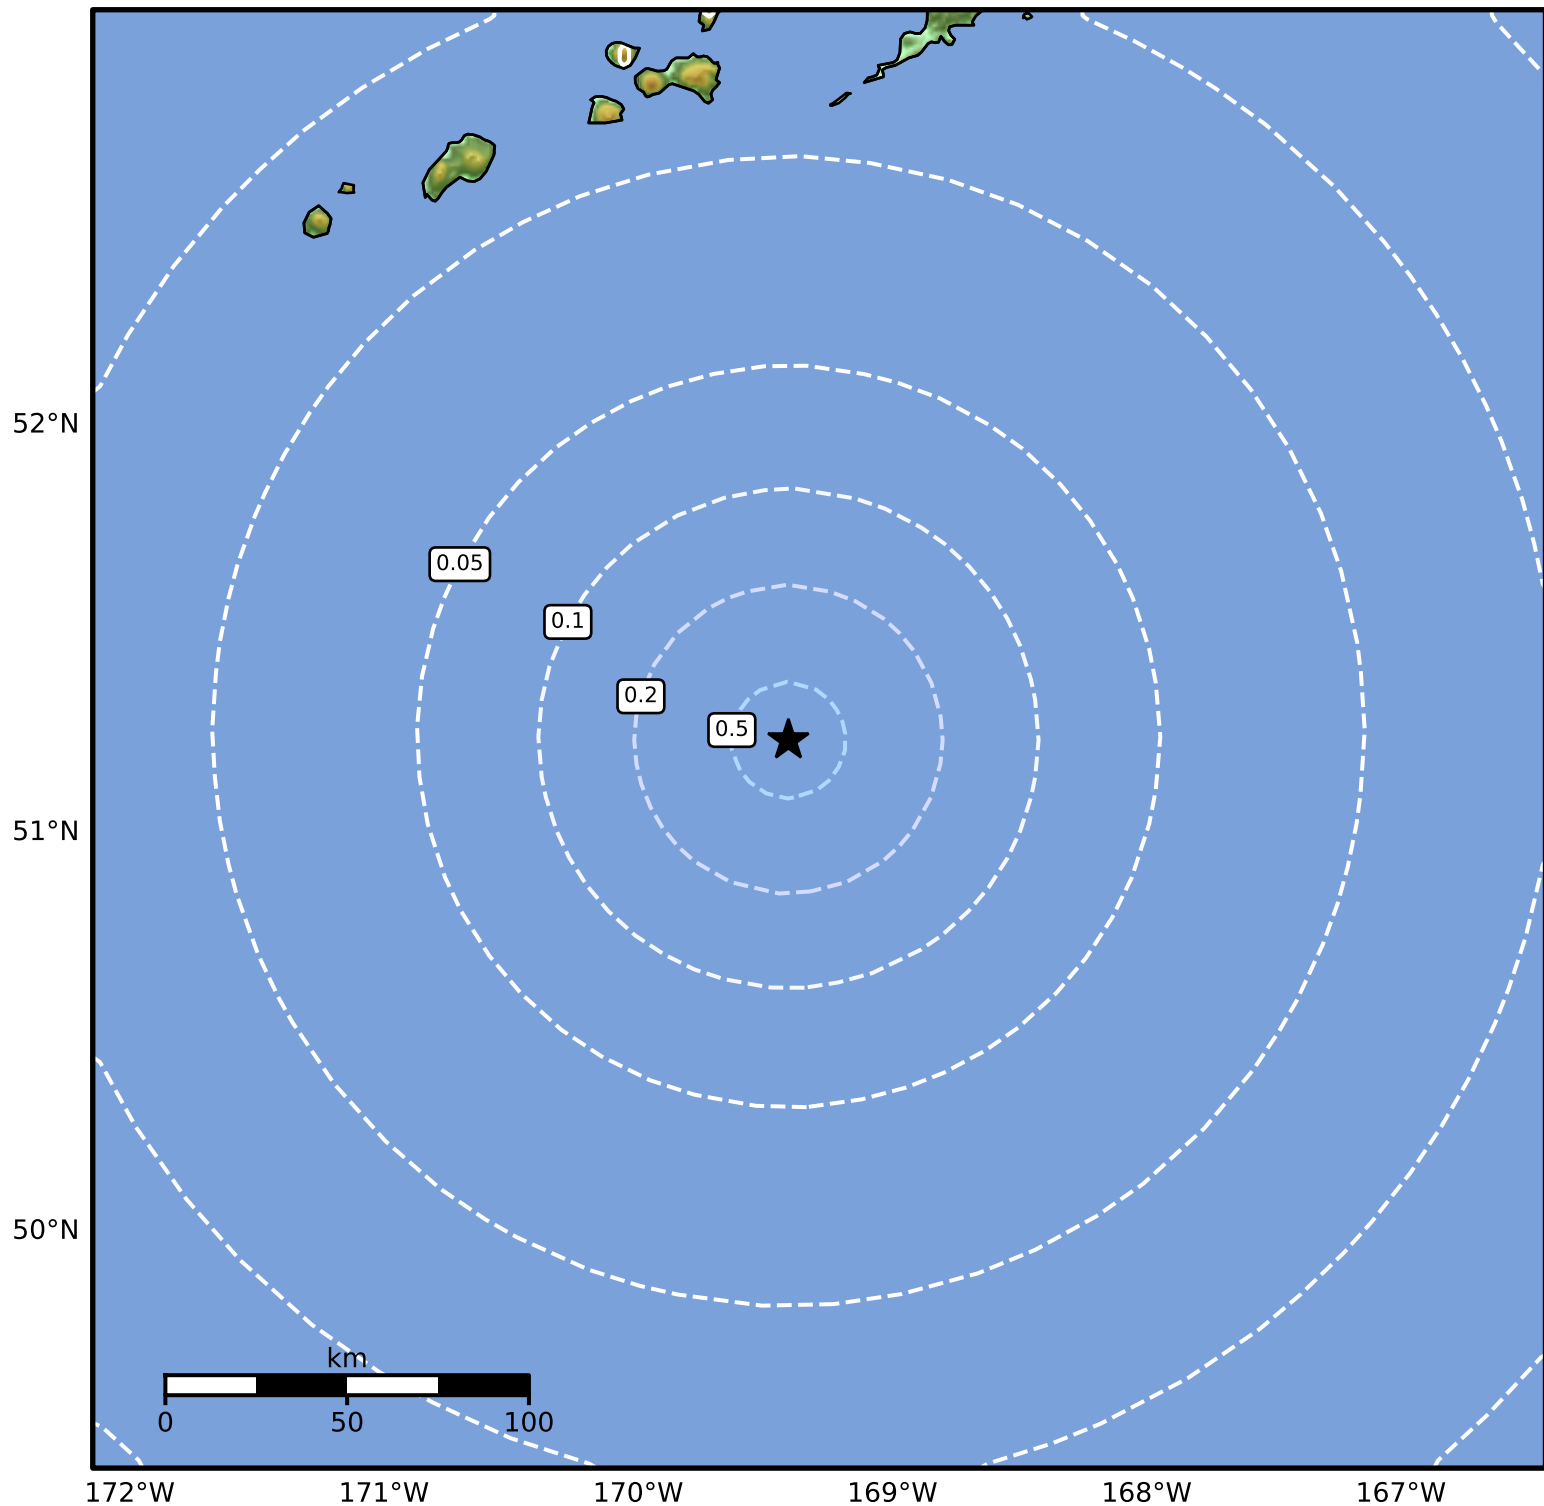

0.3 Second Peak Spectral Acceleration Map Alaska Earthquake Center
 ShakeMap: 193 km (120 miles) S of Nikolski
 Feb 20, 2026 07:19:20 UTC M3.5 N51.23 W169.41 Depth: 27.1km ID:a2026doiwuo

SA(0.3) (%g)	0.1	0.2	0.5	1	2	5	10	20	50	100	200
--------------	-----	-----	-----	---	---	---	----	----	----	-----	-----

Scale based on Worden et al. (2012)

Version 2: Processed 2026-02-20T18:38:59Z

△ Seismic Instrument ○ Reported Intensity

★ Epicenter