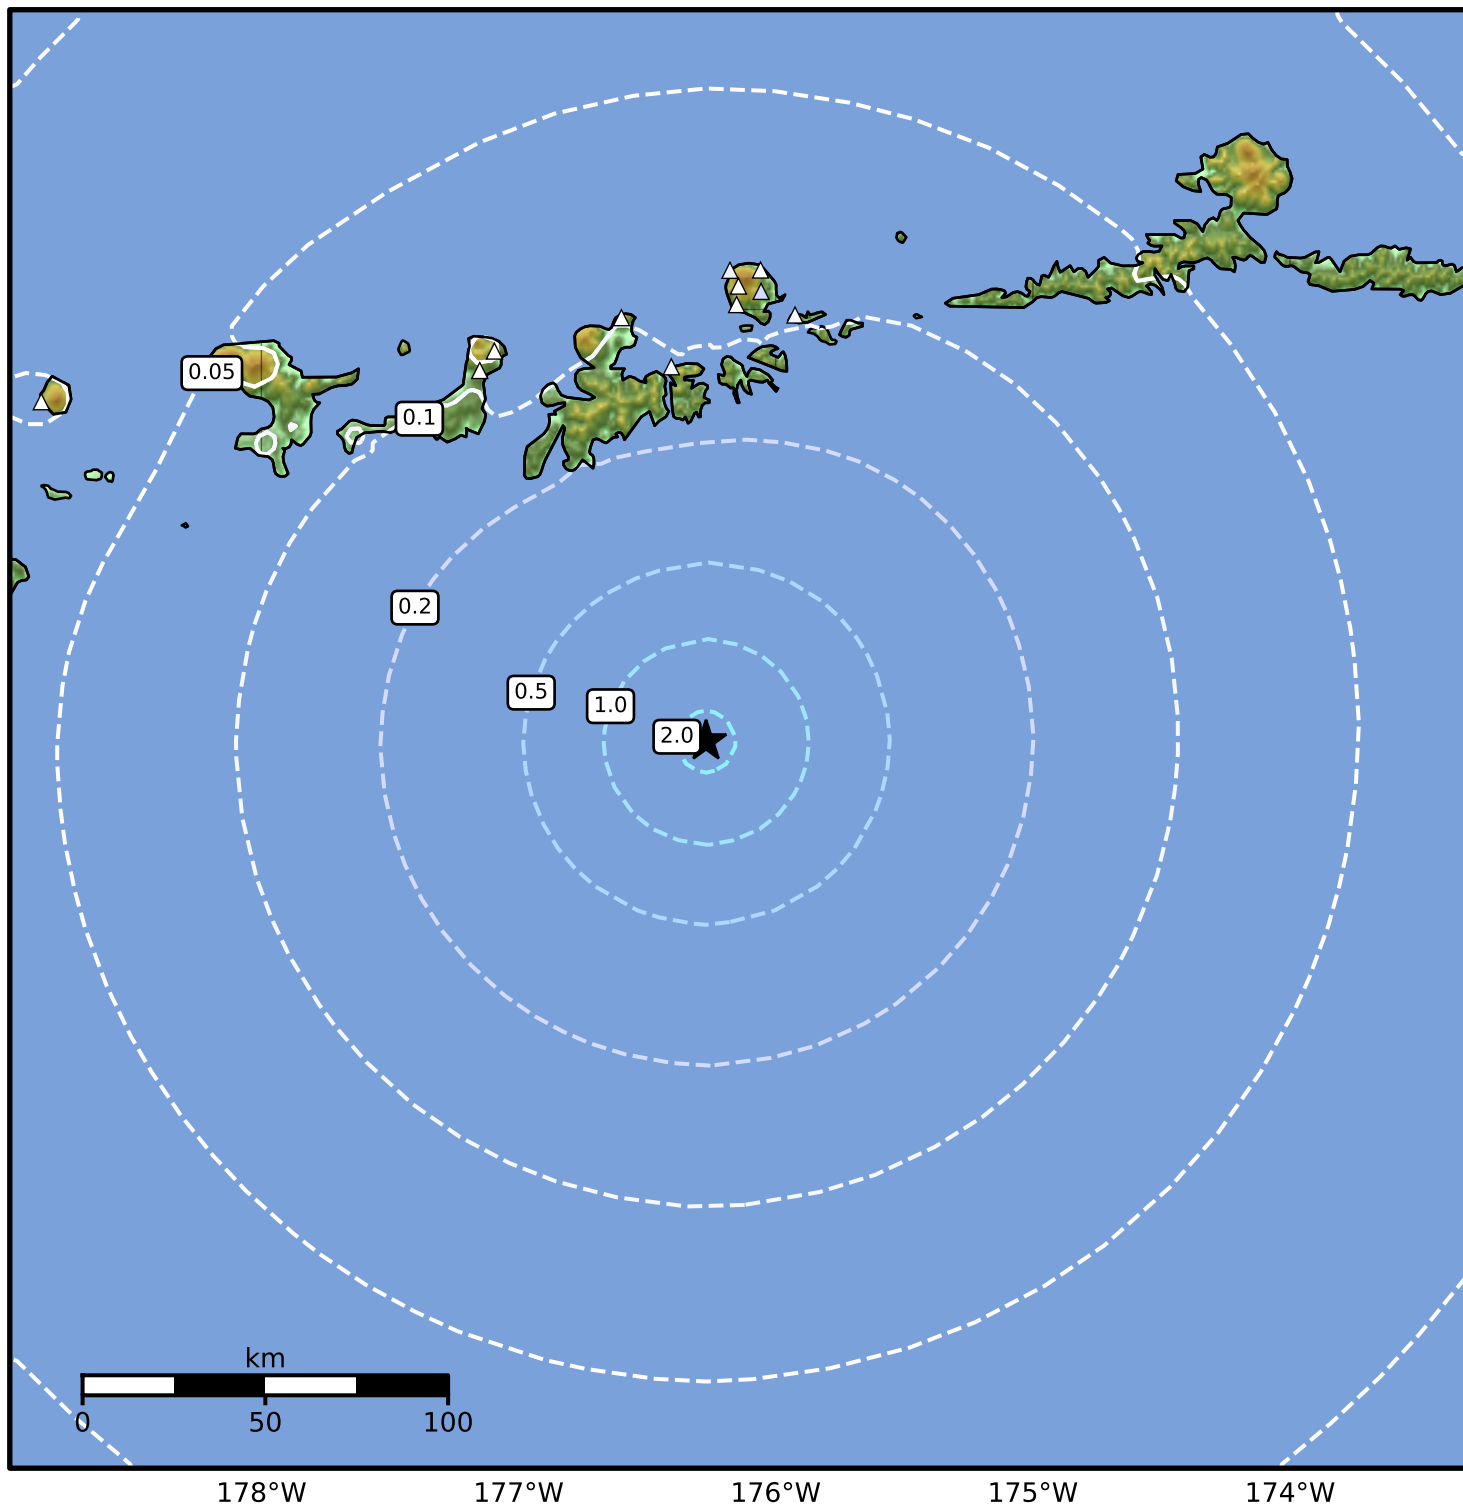

0.3 Second Peak Spectral Acceleration Map Alaska Earthquake Center  
 ShakeMap: 107 km (66 miles) SSE of Adak  
 Feb 21, 2026 12:19:15 UTC M3.8 N50.95 W176.27 Depth: 20.0km ID:a2026dqonyf

SA(0.3) (%g)	0.1	0.2	0.5	1	2	5	10	20	50	100	200
--------------	-----	-----	-----	---	---	---	----	----	----	-----	-----

Scale based on Worden et al. (2012)

Version 2: Processed 2026-02-21T20:49:18Z

△ Seismic Instrument ○ Reported Intensity

★ Epicenter