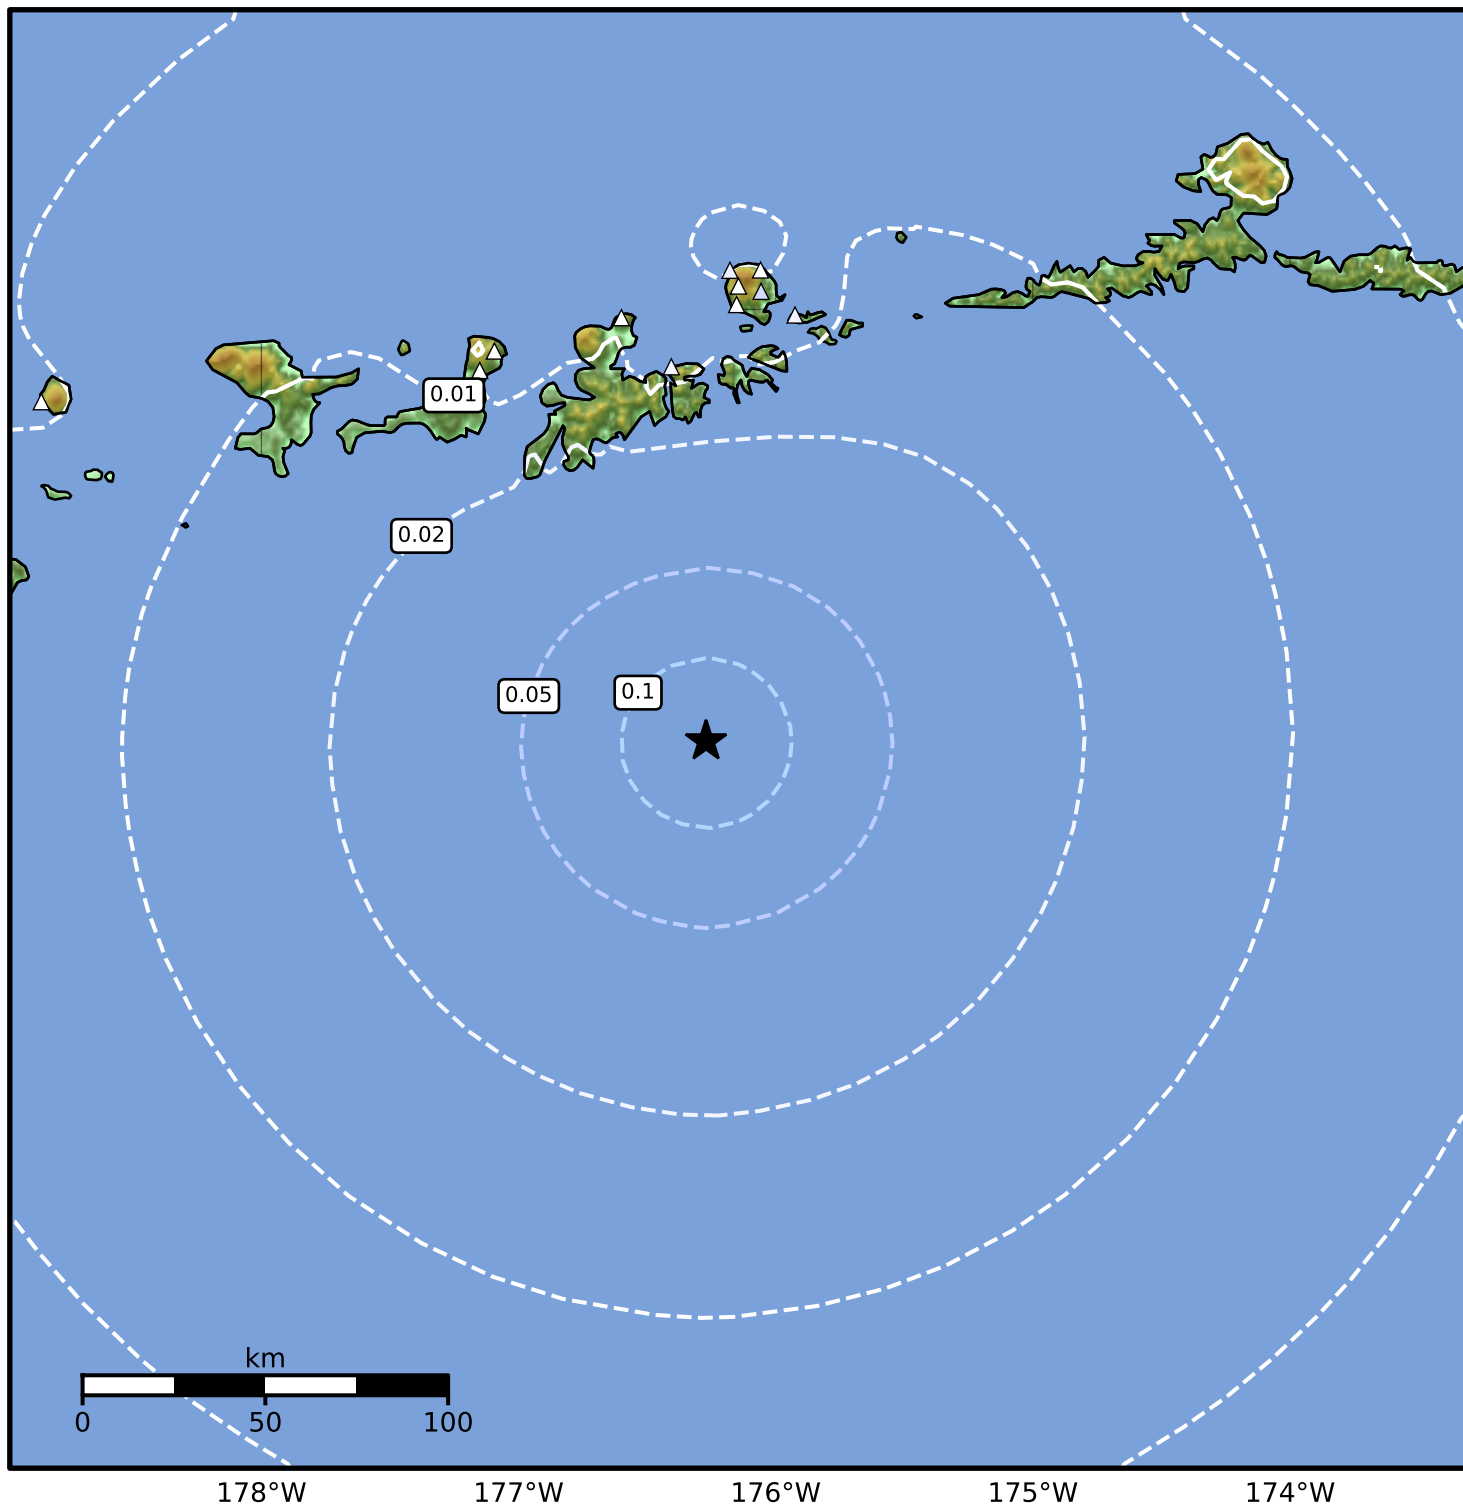

1.0 Second Peak Spectral Acceleration Map Alaska Earthquake Center
 ShakeMap: 107 km (66 miles) SSE of Adak
 Feb 21, 2026 12:19:15 UTC M3.8 N50.95 W176.27 Depth: 20.0km ID:a2026dqonyf

SA(1.0) (%g)	0.1	0.2	0.5	1	2	5	10	20	50	100	200
--------------	-----	-----	-----	---	---	---	----	----	----	-----	-----

Scale based on Worden et al. (2012)

Version 2: Processed 2026-02-21T20:49:18Z

△ Seismic Instrument ○ Reported Intensity

★ Epicenter