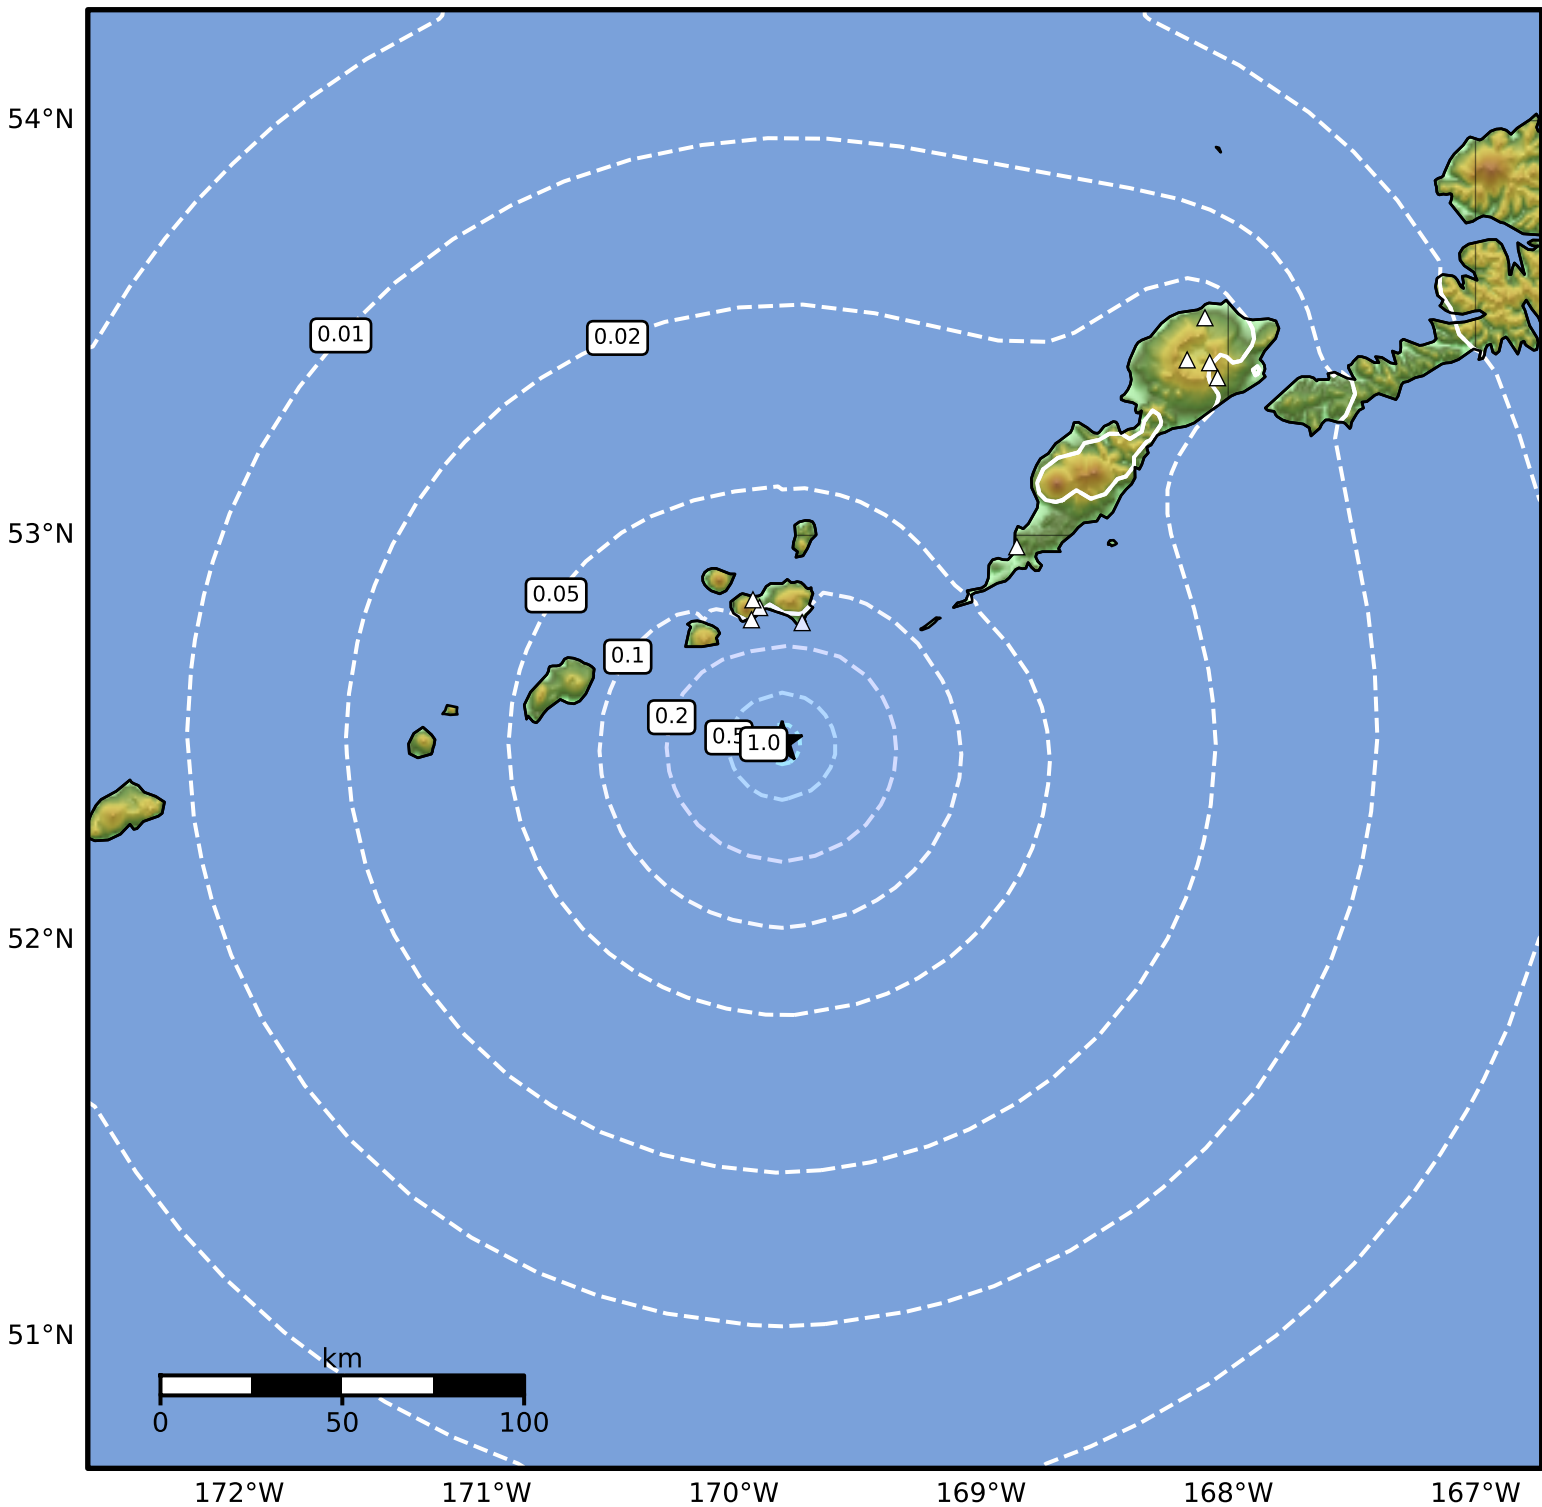

0.3 Second Peak Spectral Acceleration Map Alaska Earthquake Center
 ShakeMap: 80 km (50 miles) SW of Nikolski
 Feb 23, 2026 10:26:33 UTC M3.6 N52.49 W169.80 Depth: 9.0km ID:a2026ducgrd

SA(0.3) (%g)	0.1	0.2	0.5	1	2	5	10	20	50	100	200
---------------------	------------	------------	------------	----------	----------	----------	-----------	-----------	-----------	------------	------------

Scale based on Worden et al. (2012)

Version 2: Processed 2026-02-25T22:43:53Z

△ Seismic Instrument ○ Reported Intensity

★ Epicenter