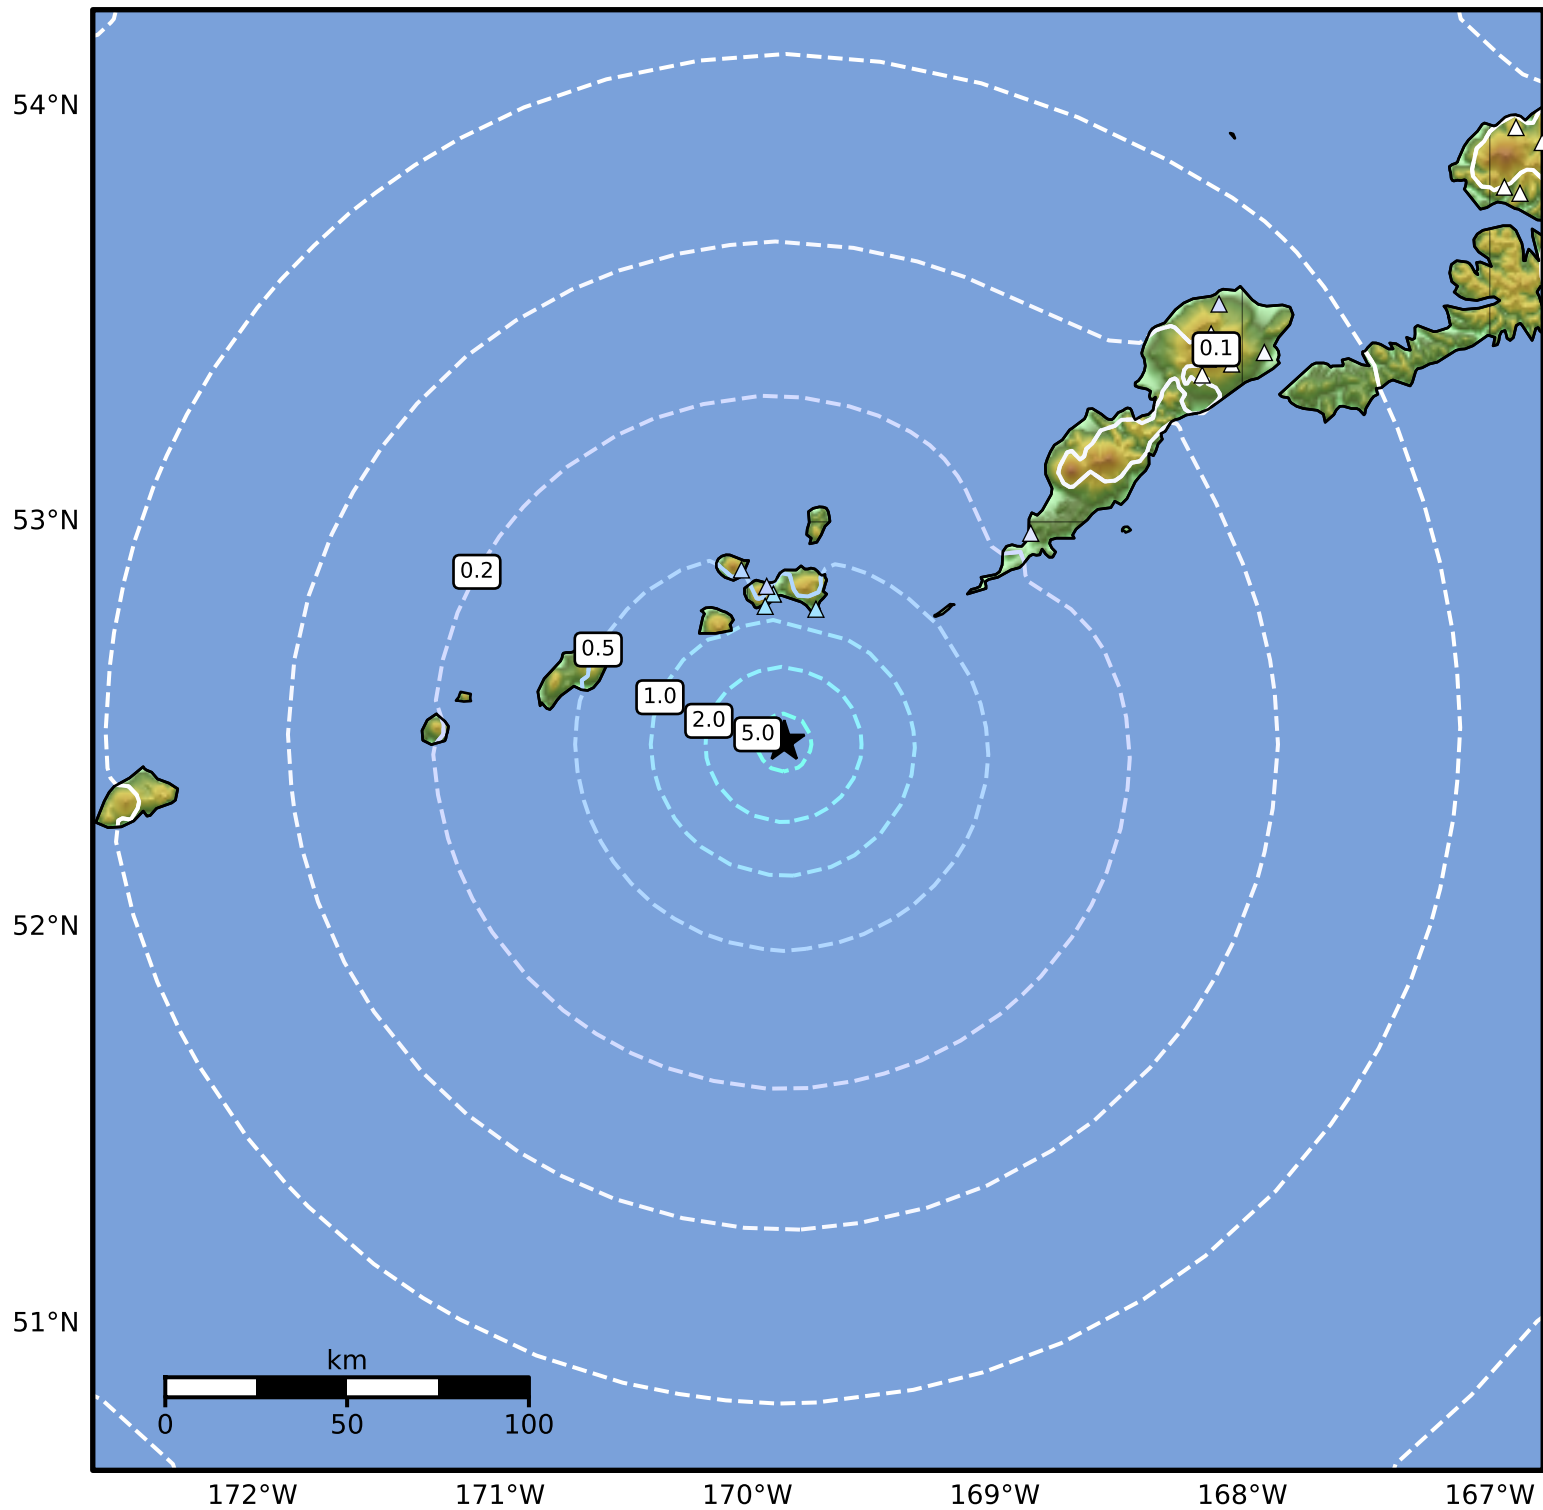

0.3 Second Peak Spectral Acceleration Map Alaska Earthquake Center
 ShakeMap: 85 km (53 miles) SW of Nikolski
 Feb 23, 2026 10:54:25 UTC M4.6 N52.46 W169.85 Depth: 8.1km ID:a2026dudfbg

SA(0.3) (%g)	0.1	0.2	0.5	1	2	5	10	20	50	100	200
---------------------	------------	------------	------------	----------	----------	----------	-----------	-----------	-----------	------------	------------

Scale based on Worden et al. (2012)

Version 4: Processed 2026-02-23T22:03:18Z

△ Seismic Instrument ○ Reported Intensity

★ Epicenter