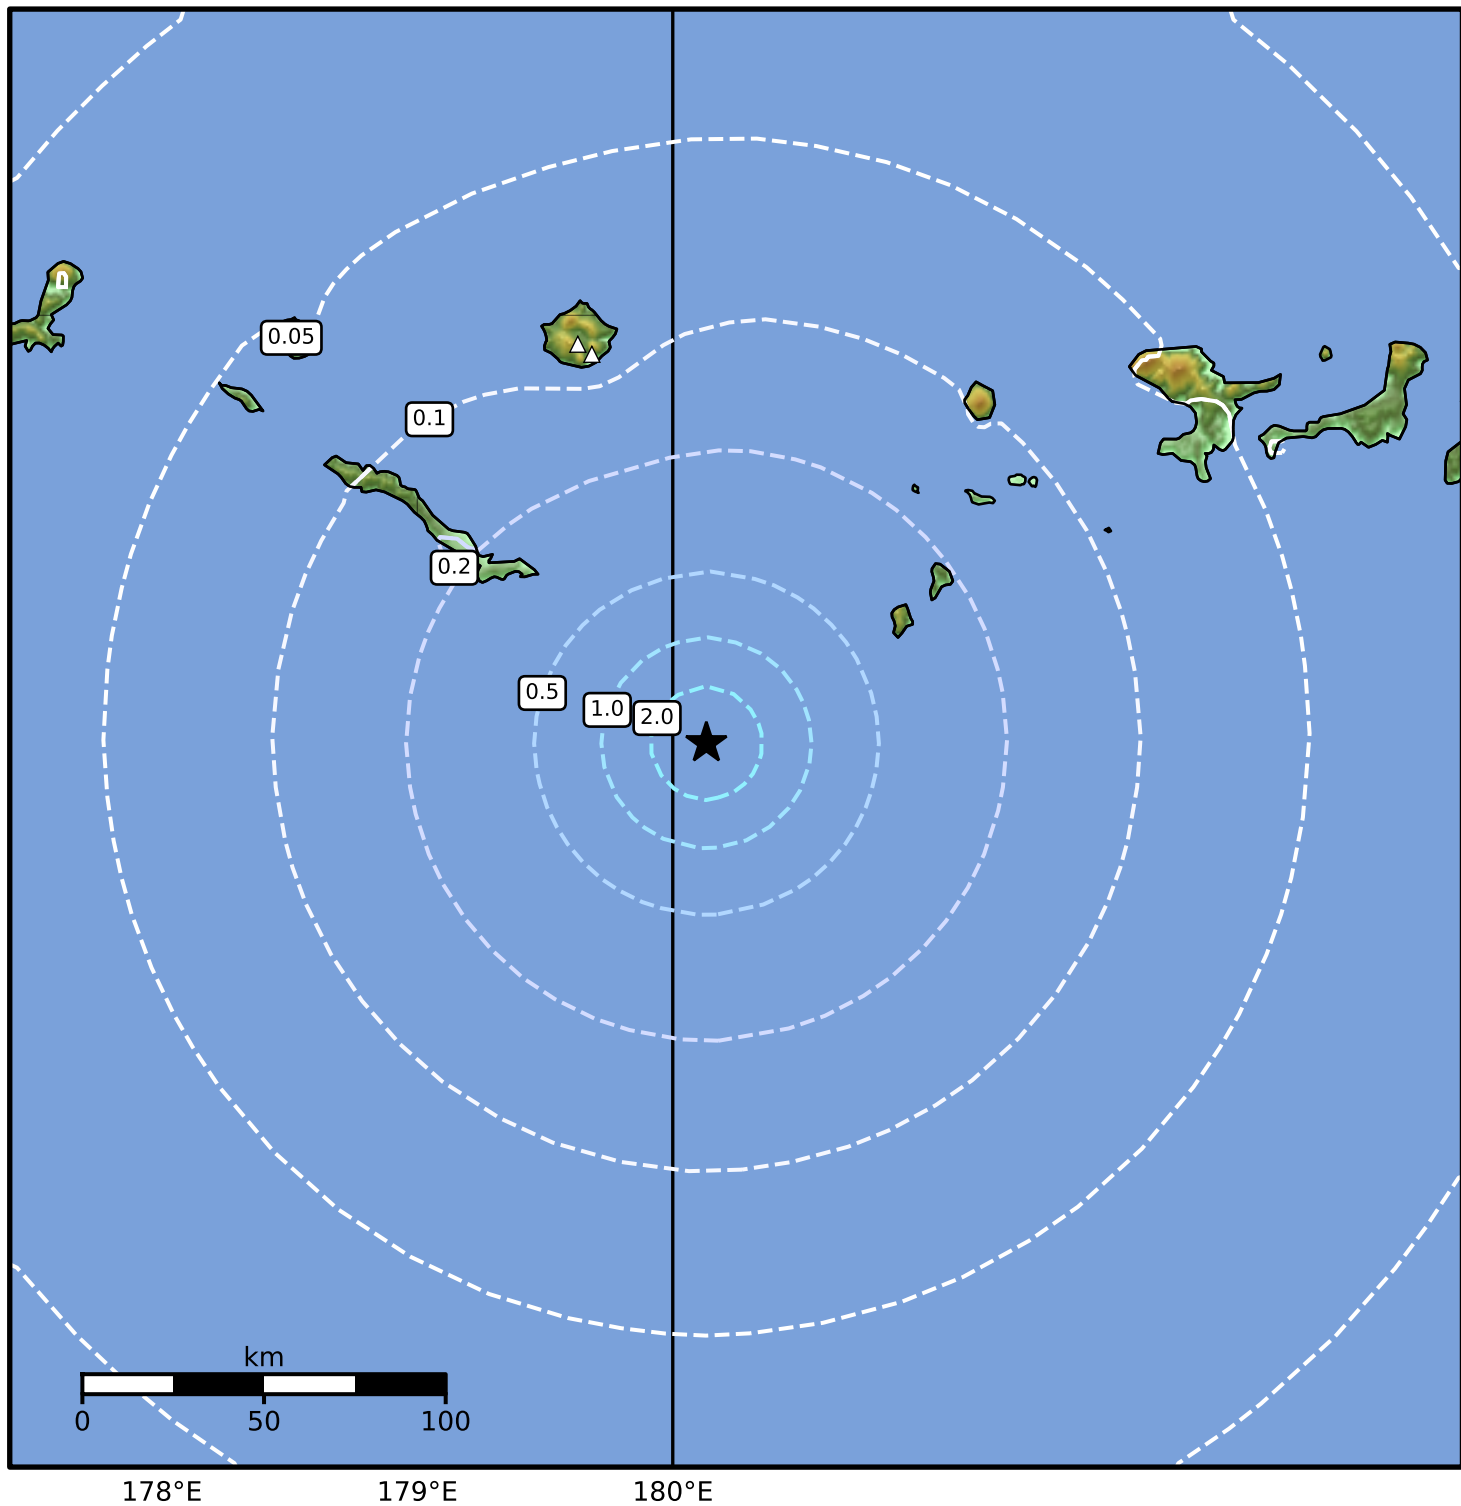

0.3 Second Peak Spectral Acceleration Map Alaska Earthquake Center
 ShakeMap: 250 km (155 miles) WSW of Adak
 Feb 23, 2026 10:58:56 UTC M3.7 N50.96 W179.87 Depth: 9.2km ID:a2026dudimk

SA(0.3) (%g)	0.1	0.2	0.5	1	2	5	10	20	50	100	200
---------------------	------------	------------	------------	----------	----------	----------	-----------	-----------	-----------	------------	------------

Scale based on Worden et al. (2012)

Version 2: Processed 2026-02-26T02:04:17Z

△ Seismic Instrument ○ Reported Intensity

★ Epicenter