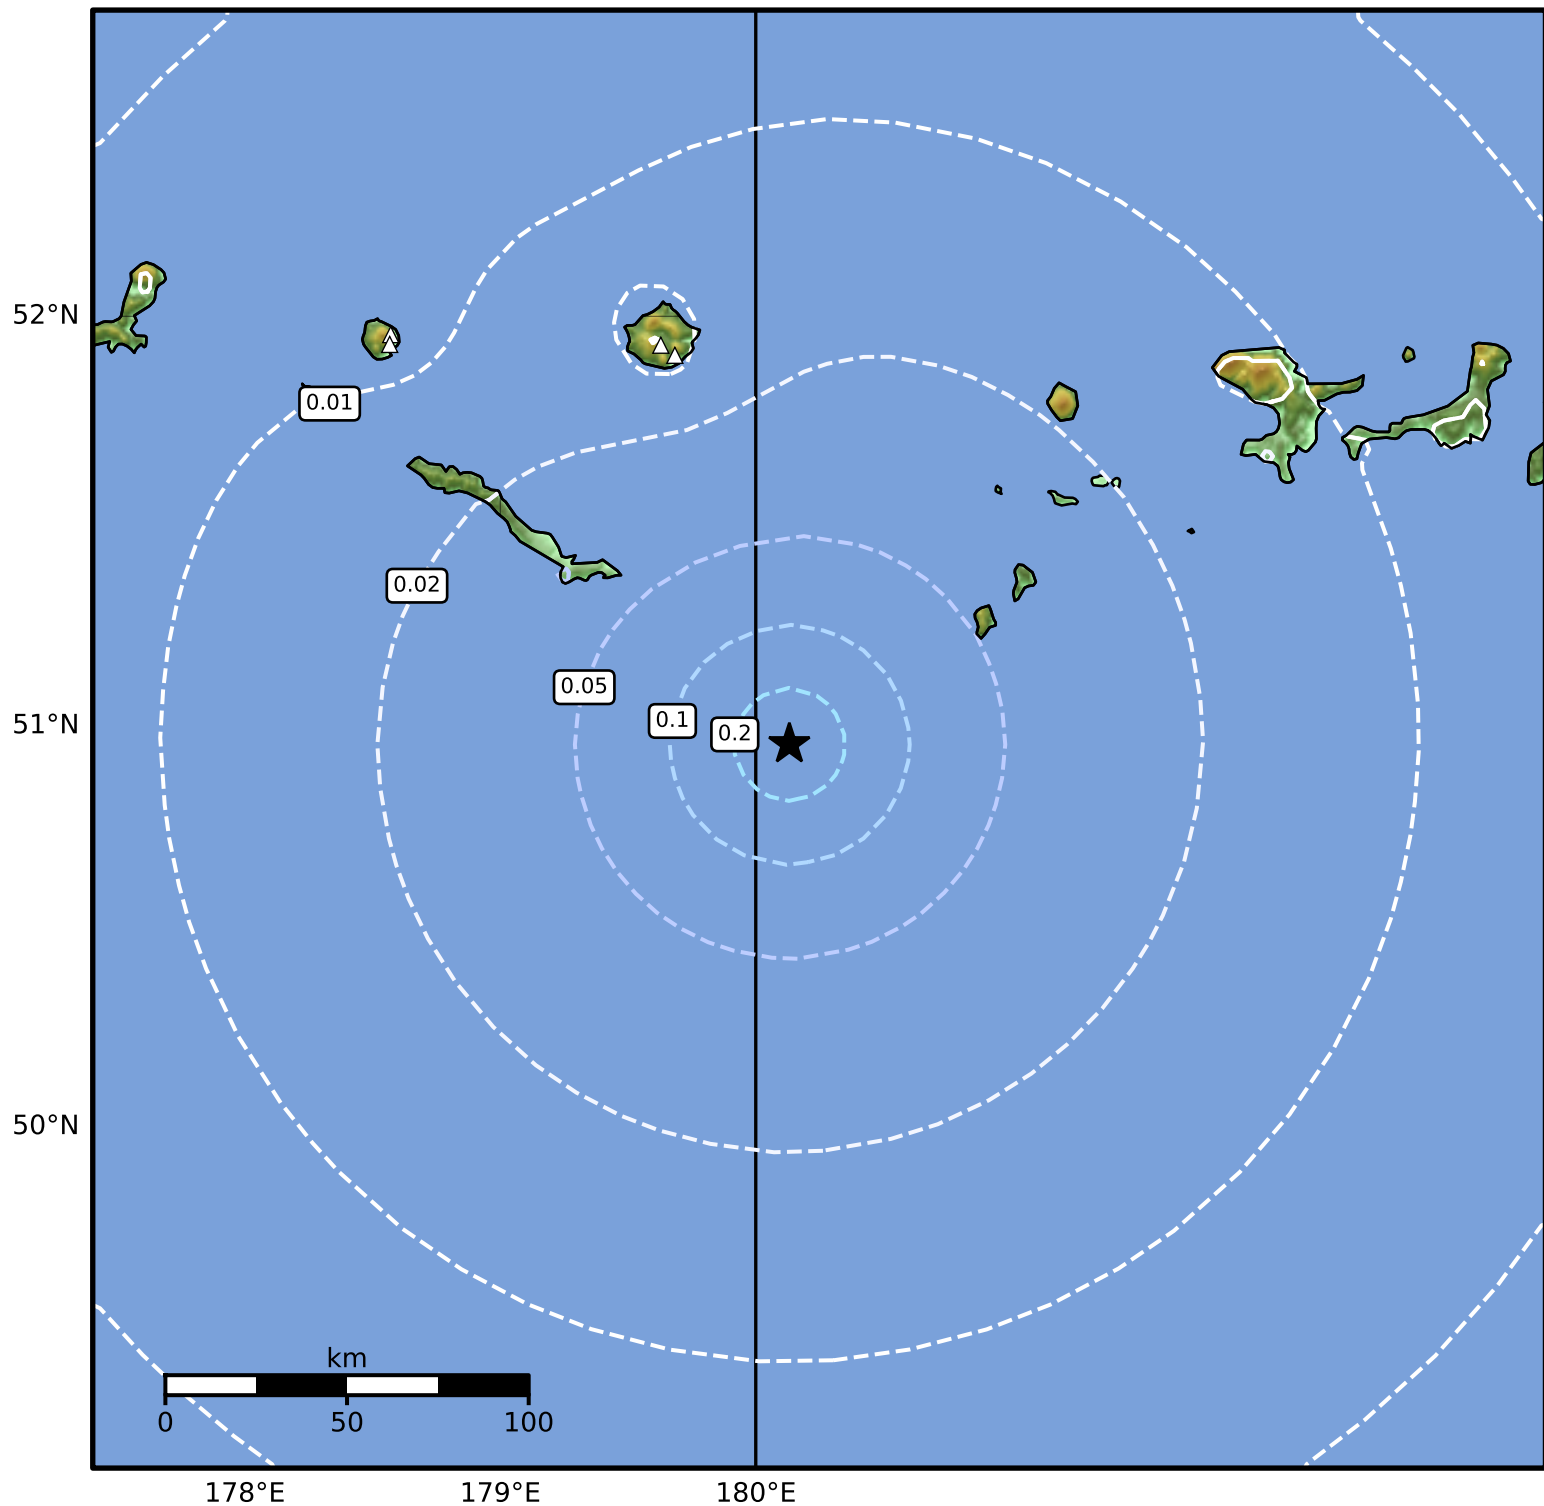

1.0 Second Peak Spectral Acceleration Map Alaska Earthquake Center
 ShakeMap: 250 km (155 miles) WSW of Adak
 Feb 23, 2026 10:58:56 UTC M3.7 N50.96 W179.87 Depth: 9.2km ID:a2026dudimk

SA(1.0) (%g)	0.1	0.2	0.5	1	2	5	10	20	50	100	200
--------------	-----	-----	-----	---	---	---	----	----	----	-----	-----

Scale based on Worden et al. (2012)

Version 2: Processed 2026-02-26T02:04:17Z

△ Seismic Instrument ○ Reported Intensity

★ Epicenter