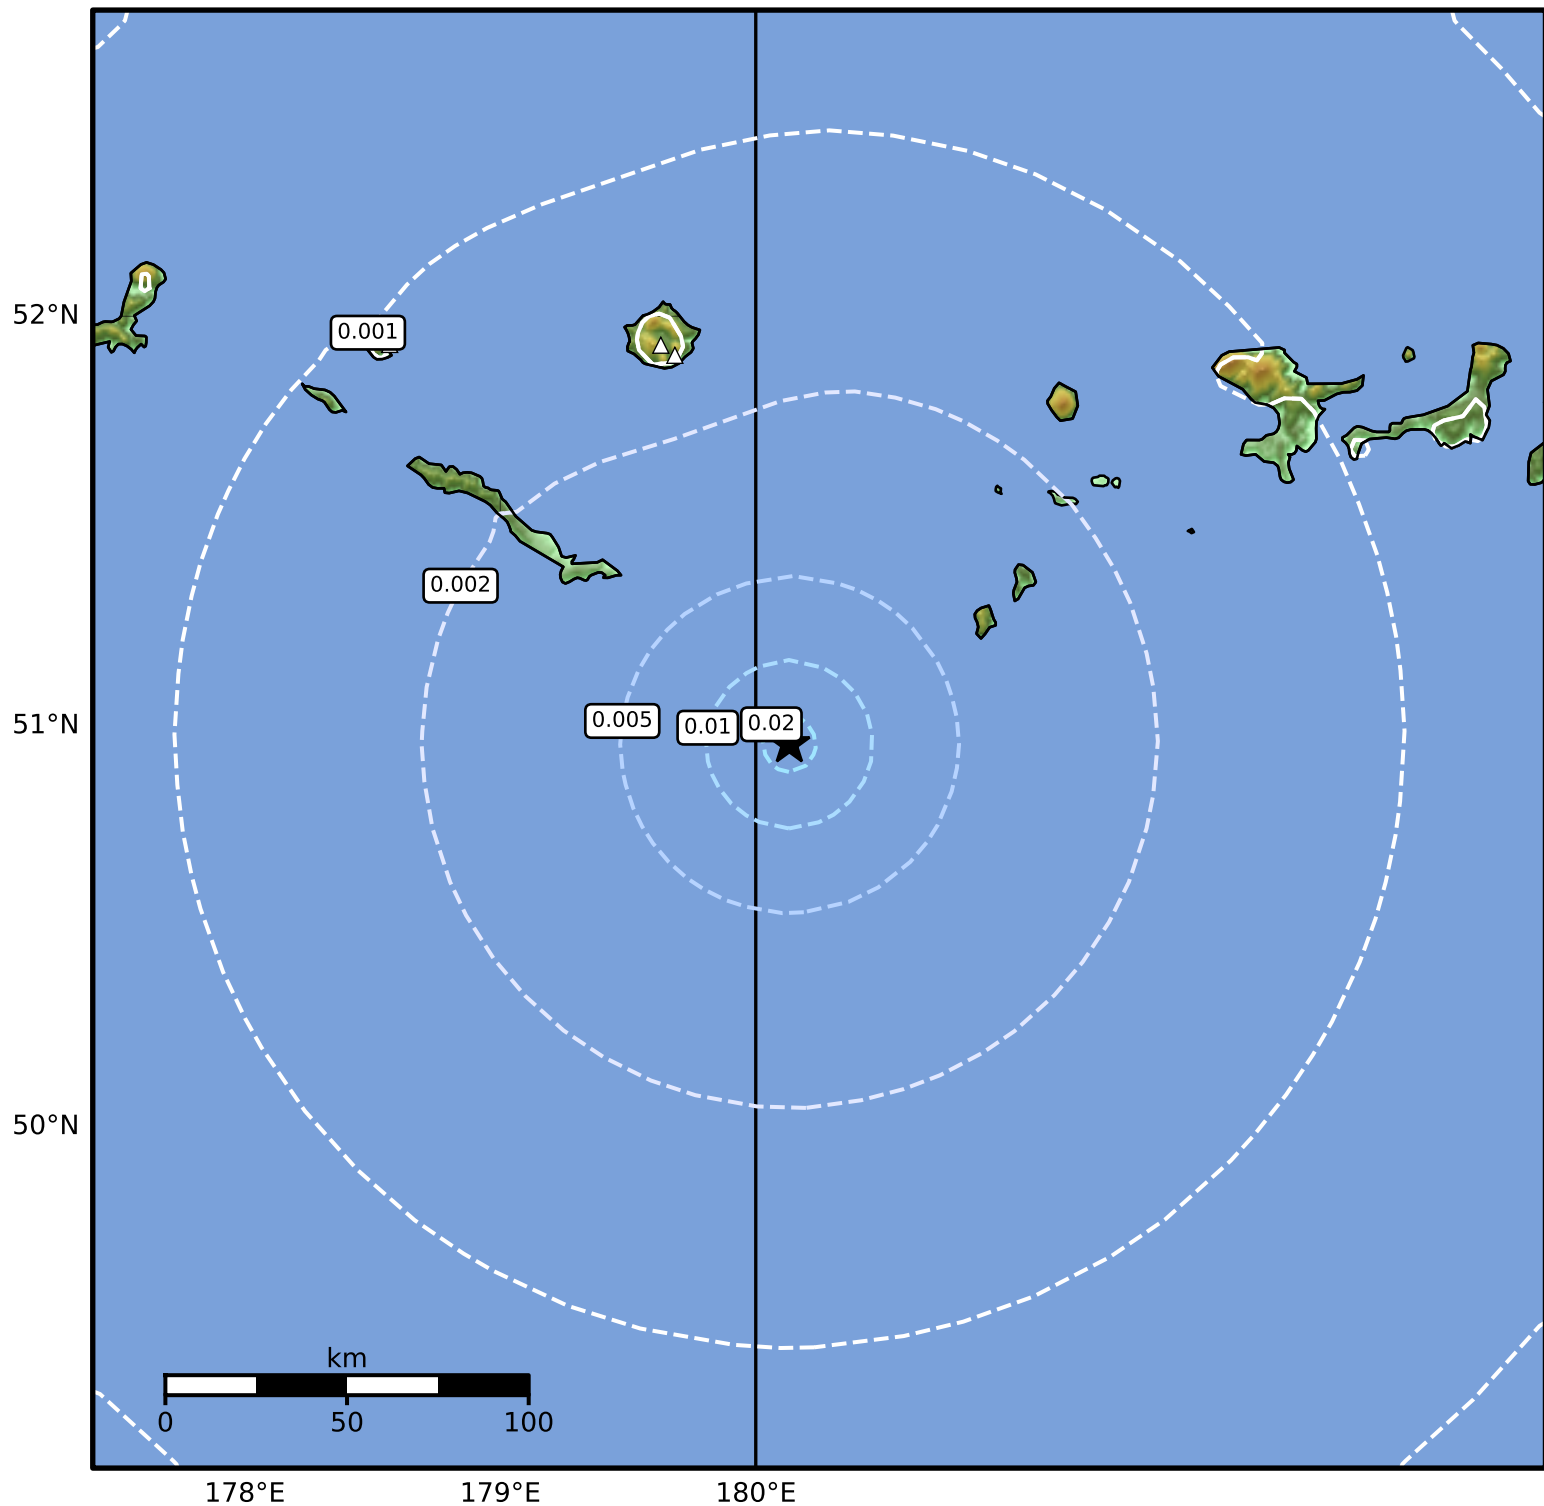

3.0 Second Peak Spectral Acceleration Map Alaska Earthquake Center
ShakeMap: 250 km (155 miles) WSW of Adak
Feb 23, 2026 10:58:56 UTC M3.7 N50.96 W179.87 Depth: 9.2km ID:a2026dudimk

SA(3.0) (%g)	0.1	0.2	0.5	1	2	5	10	20	50
--------------	-----	-----	-----	---	---	---	----	----	----

Scale based on Worden et al. (2012)

Version 2: Processed 2026-02-26T02:04:17Z

△ Seismic Instrument ○ Reported Intensity

★ Epicenter