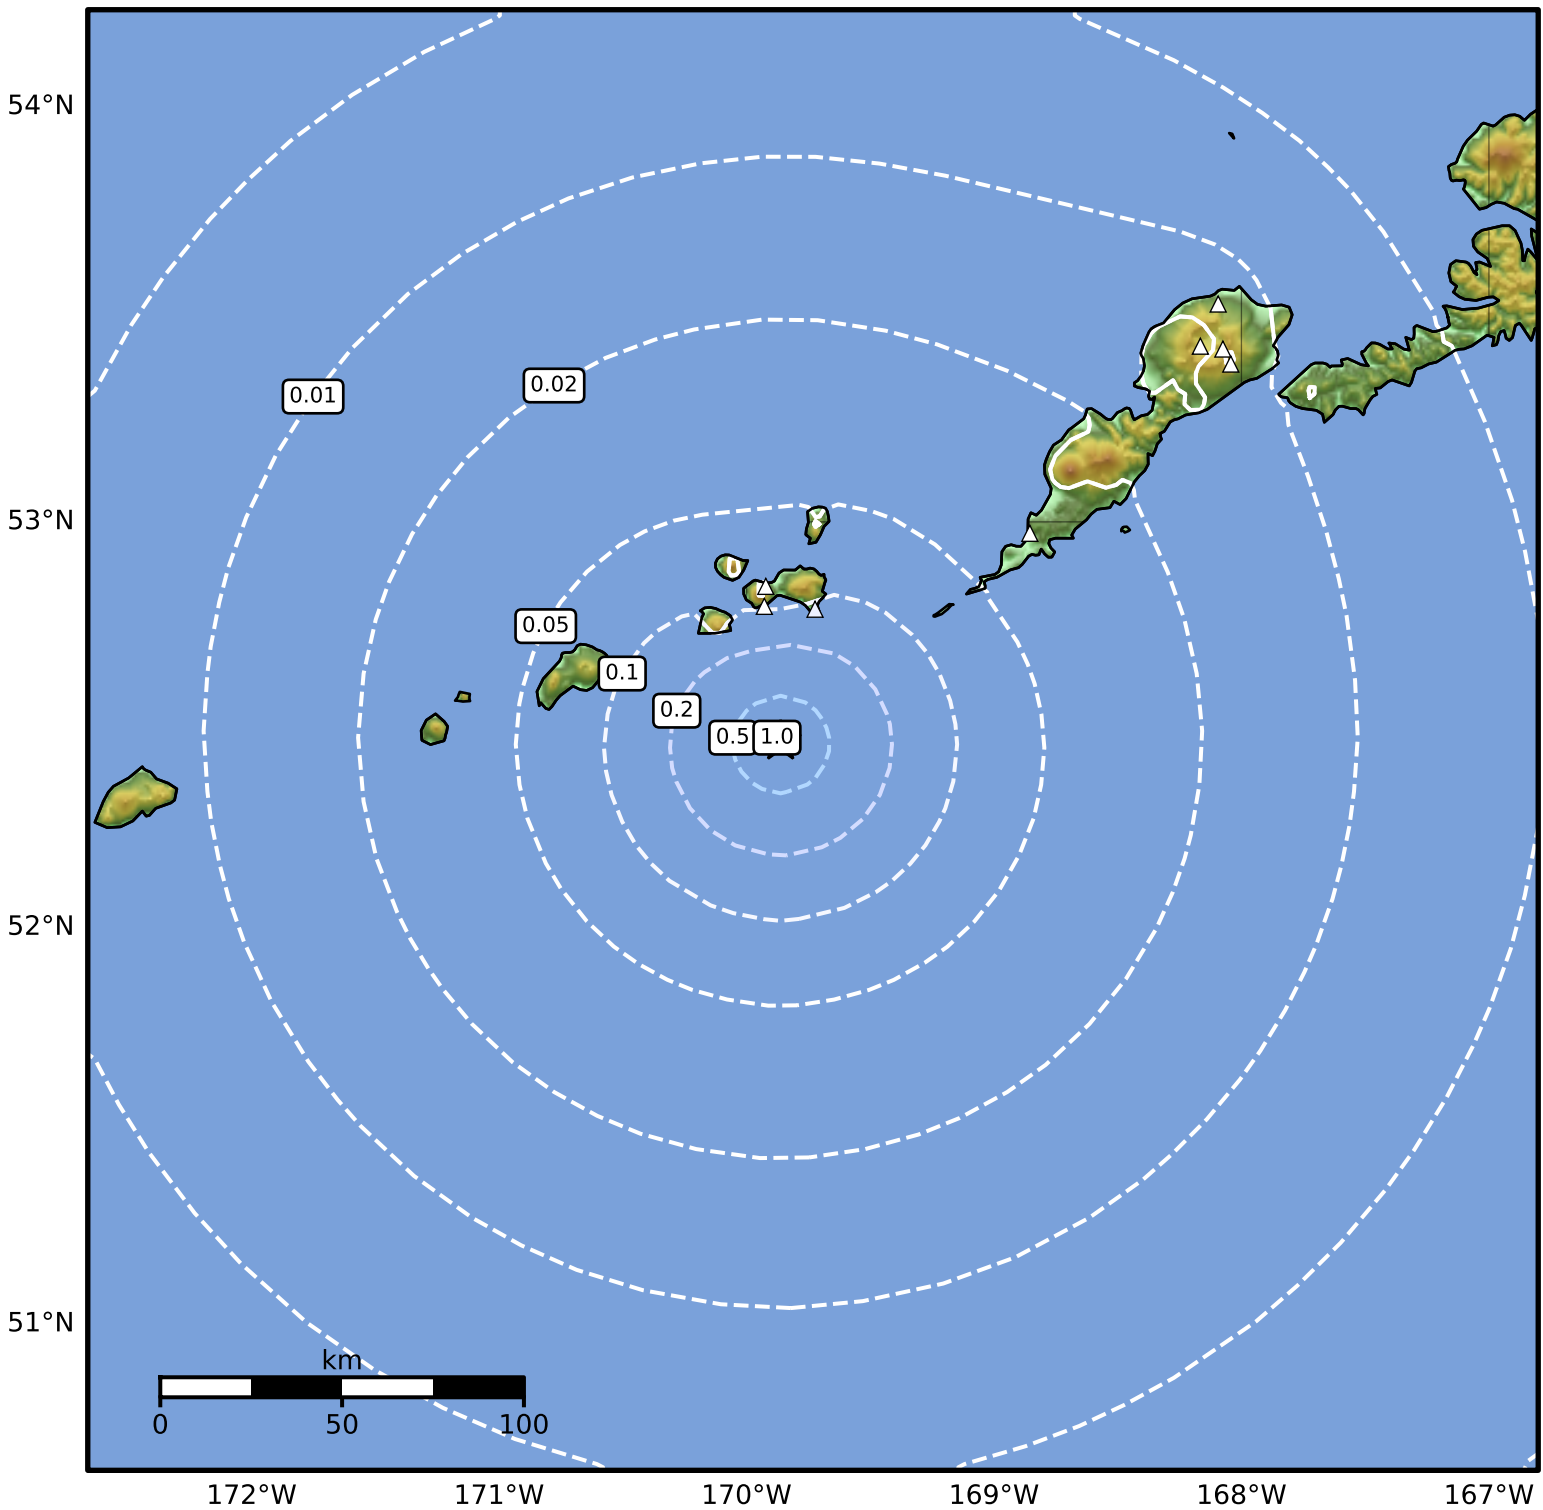

0.3 Second Peak Spectral Acceleration Map Alaska Earthquake Center
 ShakeMap: 85 km (53 miles) SW of Nikolski
 Feb 23, 2026 11:54:01 UTC M3.3 N52.46 W169.86 Depth: 11.4km ID:a2026dufdxb

SA(0.3) (%g)	0.1	0.2	0.5	1	2	5	10	20	50	100	200
---------------------	------------	------------	------------	----------	----------	----------	-----------	-----------	-----------	------------	------------

Scale based on Worden et al. (2012)

Version 3: Processed 2026-02-26T19:21:12Z

△ Seismic Instrument ○ Reported Intensity

★ Epicenter