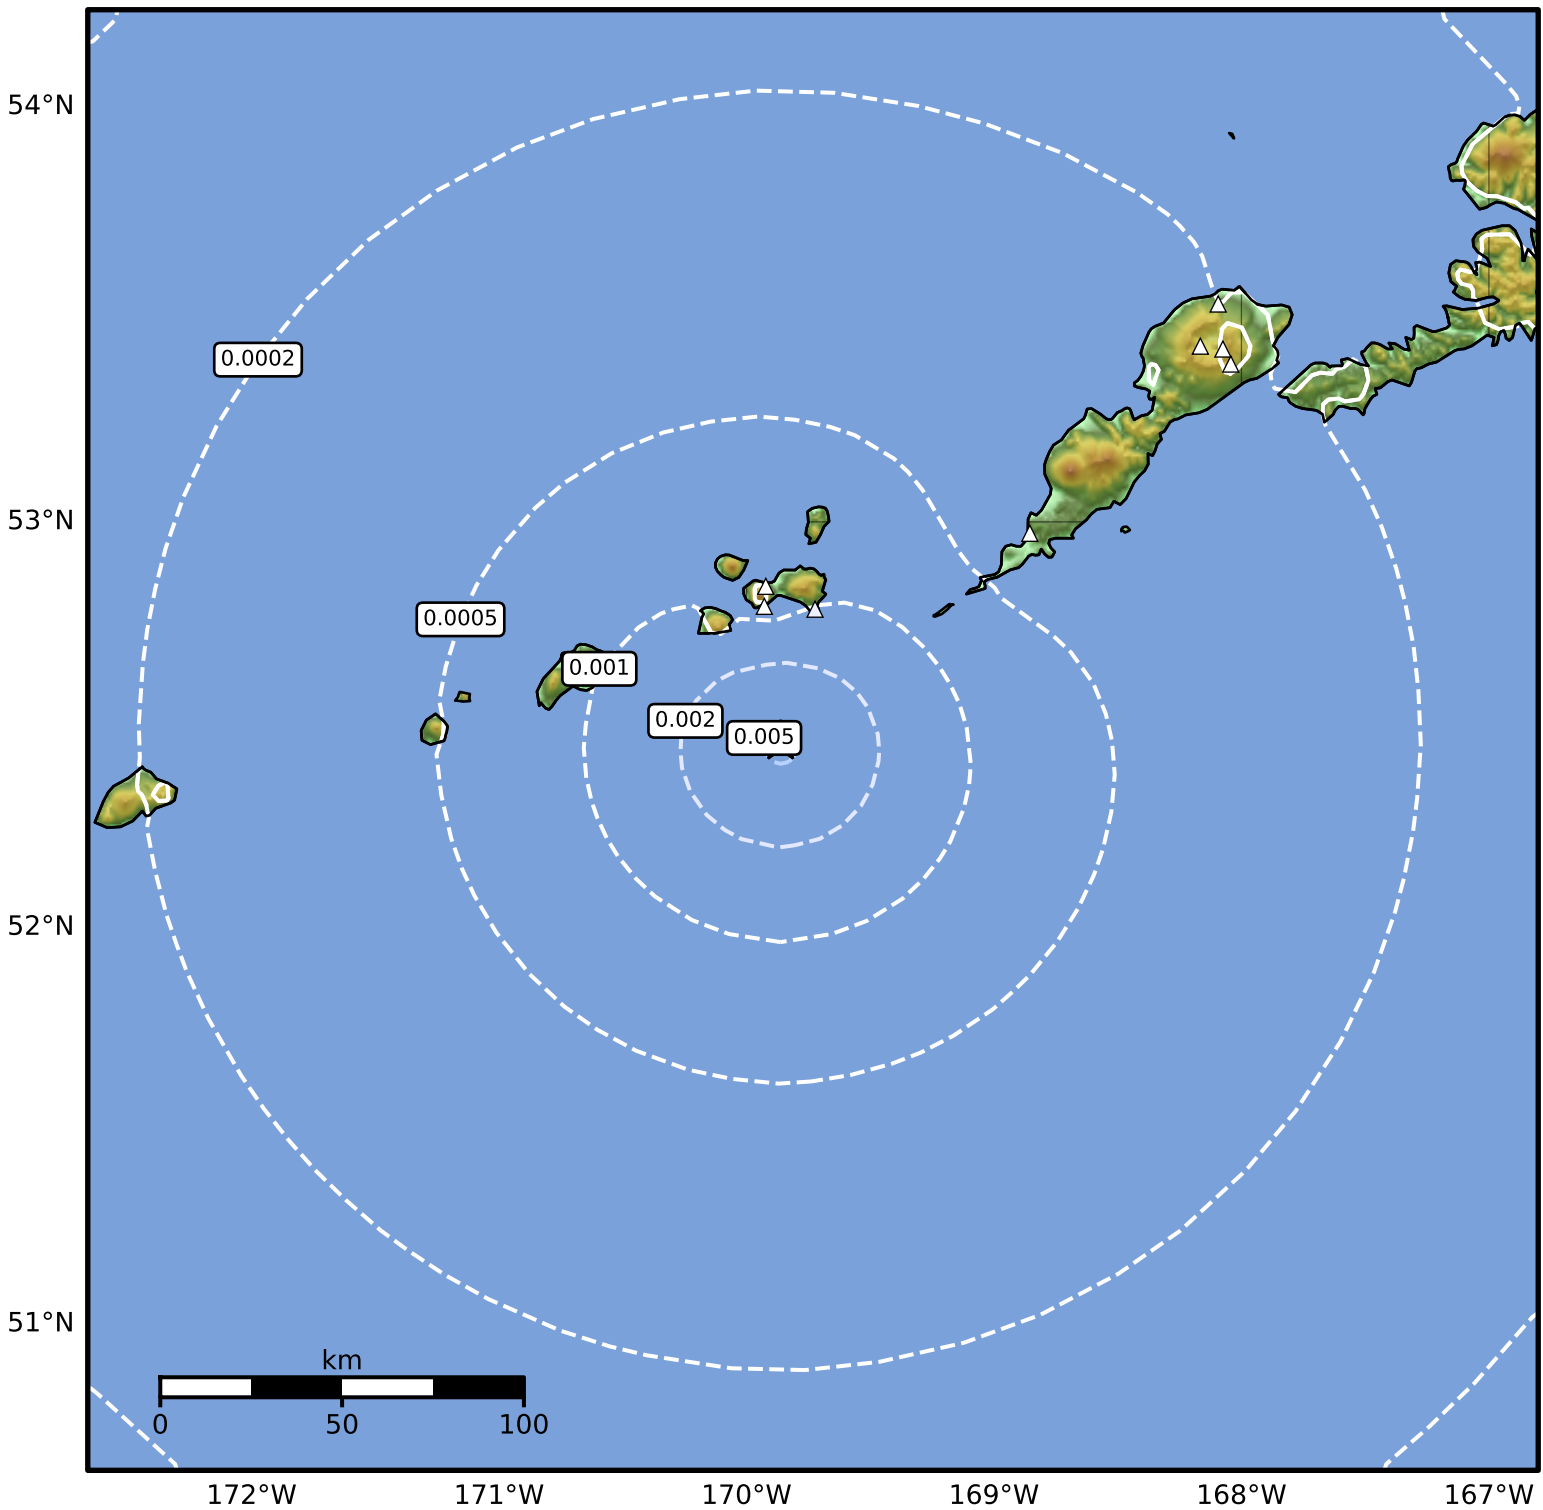

3.0 Second Peak Spectral Acceleration Map Alaska Earthquake Center
 ShakeMap: 85 km (53 miles) SW of Nikolski
 Feb 23, 2026 11:54:01 UTC M3.3 N52.46 W169.86 Depth: 11.4km ID:a2026dufdxb

Scale based on Worden et al. (2012)

Version 3: Processed 2026-02-26T19:21:12Z

△ Seismic Instrument ○ Reported Intensity

★ Epicenter