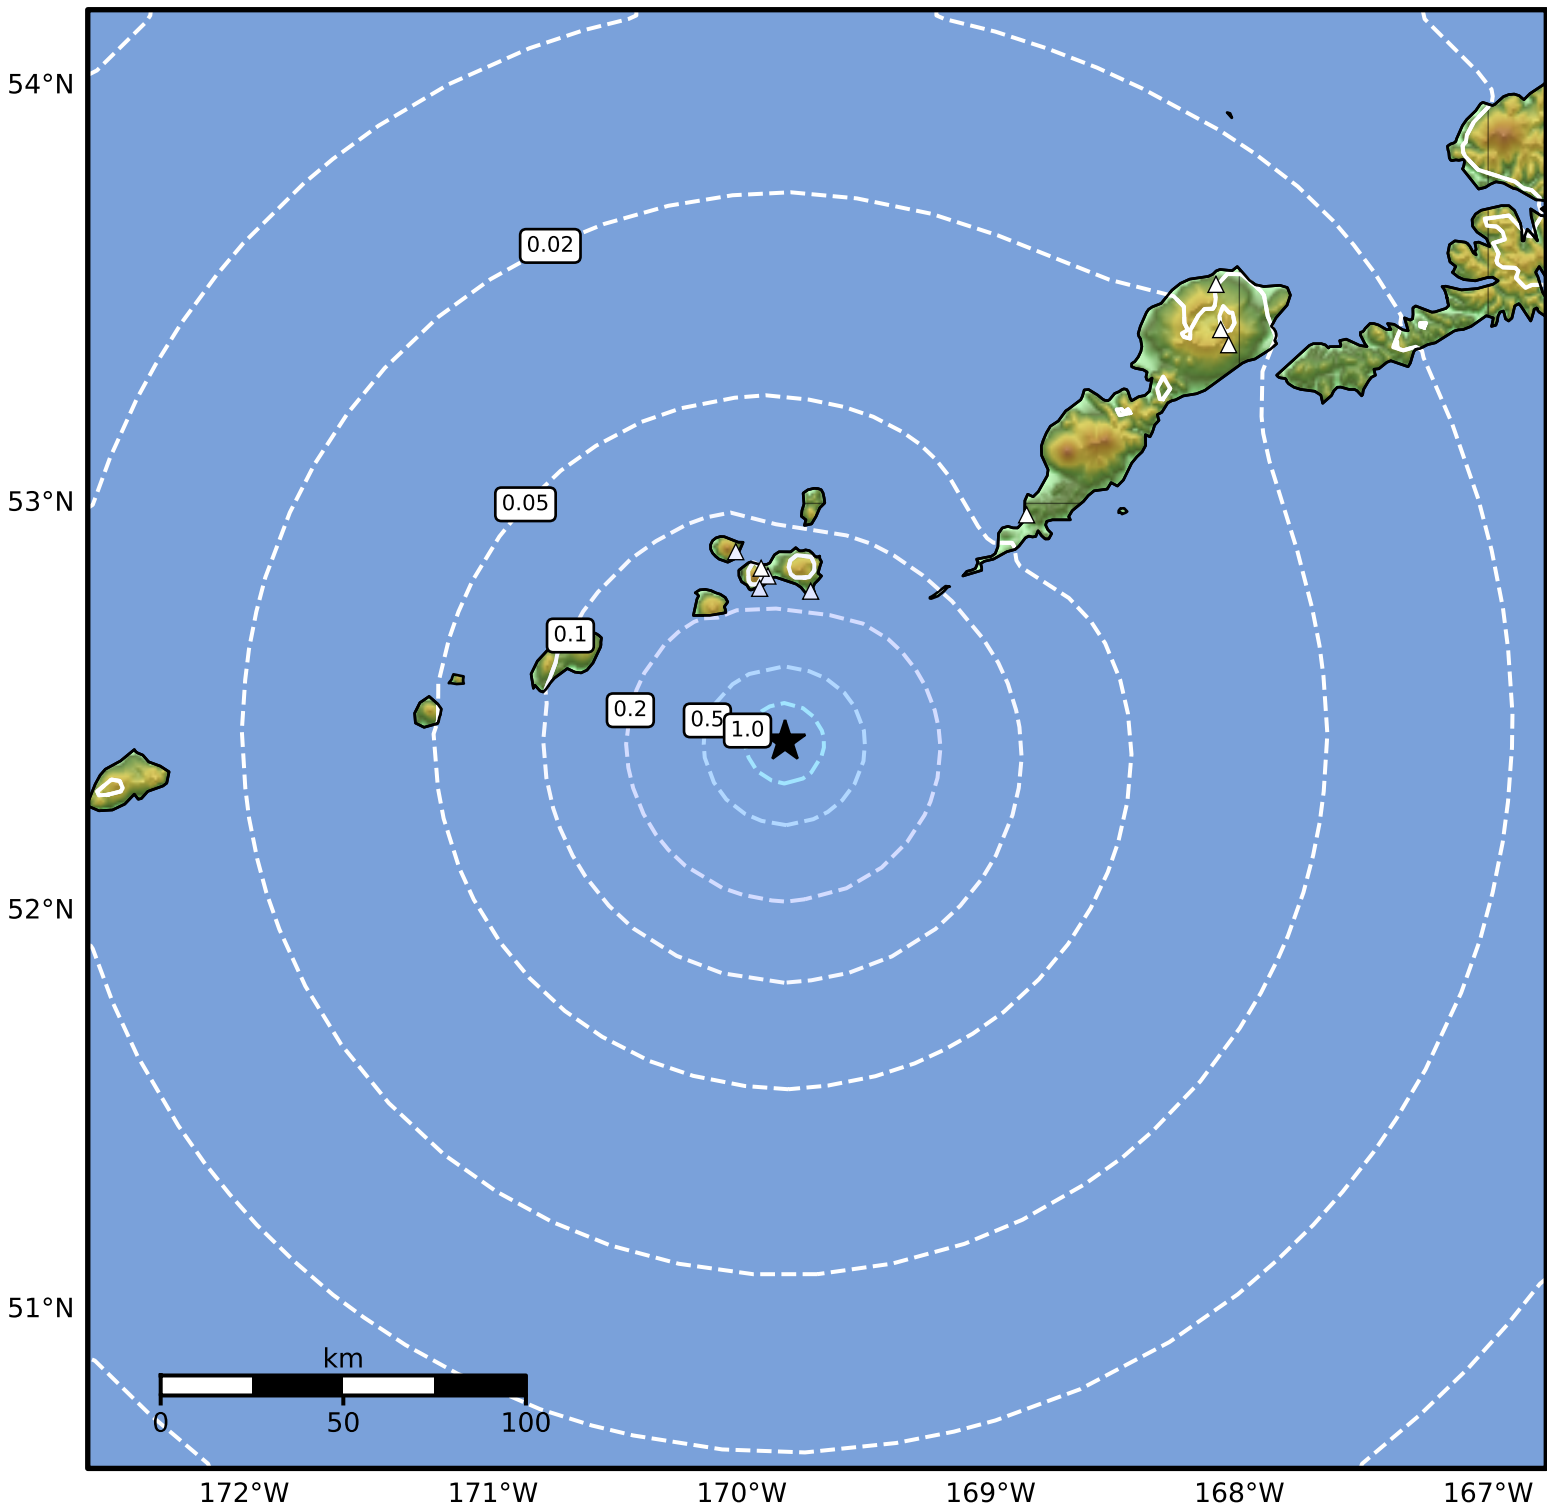

0.3 Second Peak Spectral Acceleration Map Alaska Earthquake Center
 ShakeMap: 87 km (54 miles) SW of Nikolski
 Feb 24, 2026 01:28:45 UTC M3.8 N52.42 W169.83 Depth: 10.1km ID:a2026dvgdzd

SA(0.3) (%g)	0.1	0.2	0.5	1	2	5	10	20	50	100	200
--------------	-----	-----	-----	---	---	---	----	----	----	-----	-----

Scale based on Worden et al. (2012)

Version 2: Processed 2026-02-24T18:02:29Z

△ Seismic Instrument ○ Reported Intensity

★ Epicenter