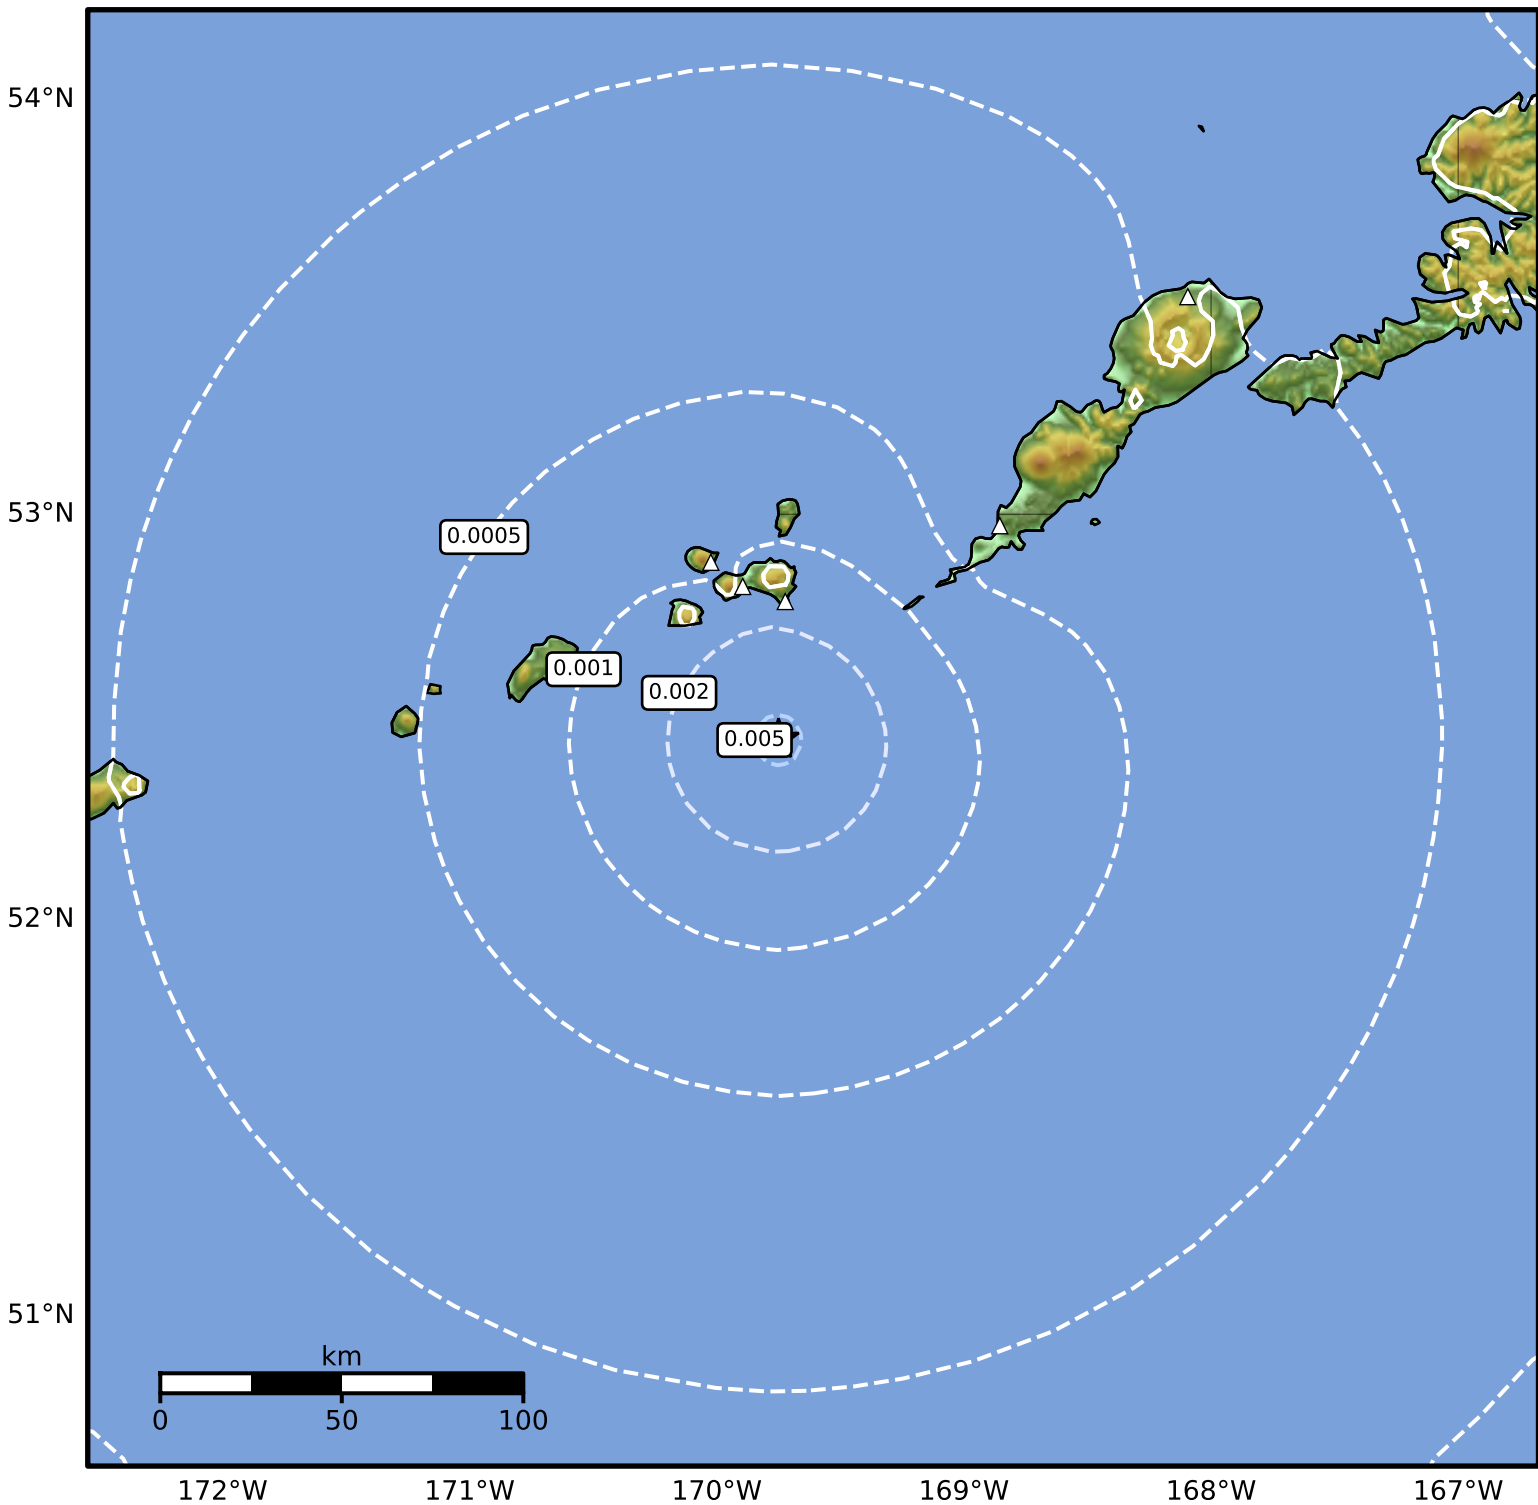

3.0 Second Peak Spectral Acceleration Map Alaska Earthquake Center
ShakeMap: 80 km (50 miles) SW of Nikolski
Feb 24, 2026 01:52:46 UTC M3.4 N52.45 W169.75 Depth: 13.4km ID:a2026dvgyrl

Scale based on Worden et al. (2012)

Version 3: Processed 2026-02-24T18:07:39Z

△ Seismic Instrument ○ Reported Intensity

★ Epicenter